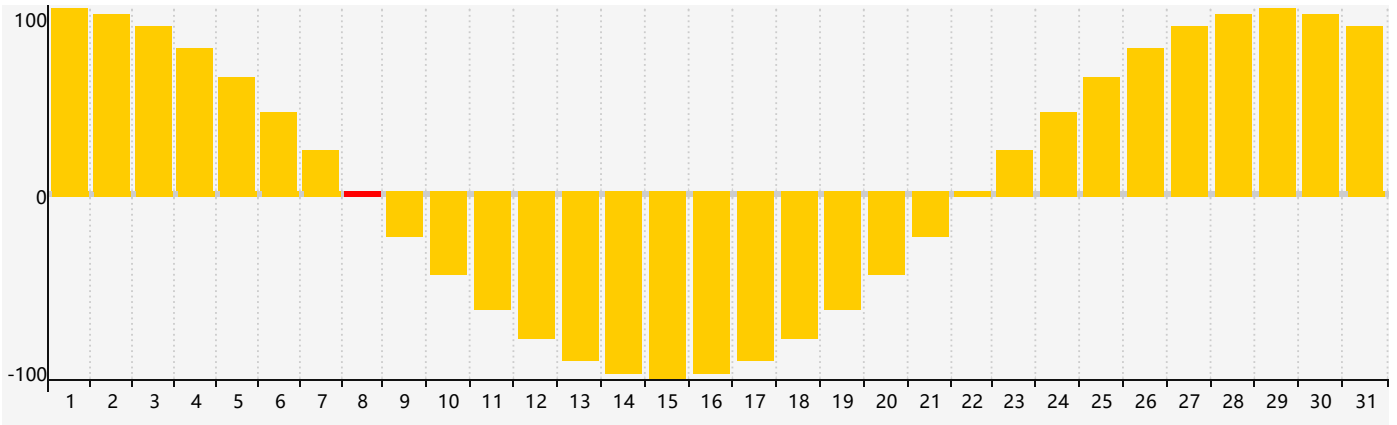

January 2019 Intellectual Biorhythm Charts

January 2019 Emotional Biorhythm Charts

January 2019 Physical Biorhythm Charts

January 2019

SUN	MON	TUE	WED	THU	FRI	SAT
30 	31 	1 	2 	3 	4 	5 
6 	7 	8 Emotional 	9 	10 	11 	12 
13 	14 	15 	16 	17 	18 	19 Physical 
20 	21 	22 	23 	24 	25 Intellectual 	26 
27 	28 	29 	30 	31 	1 	2 