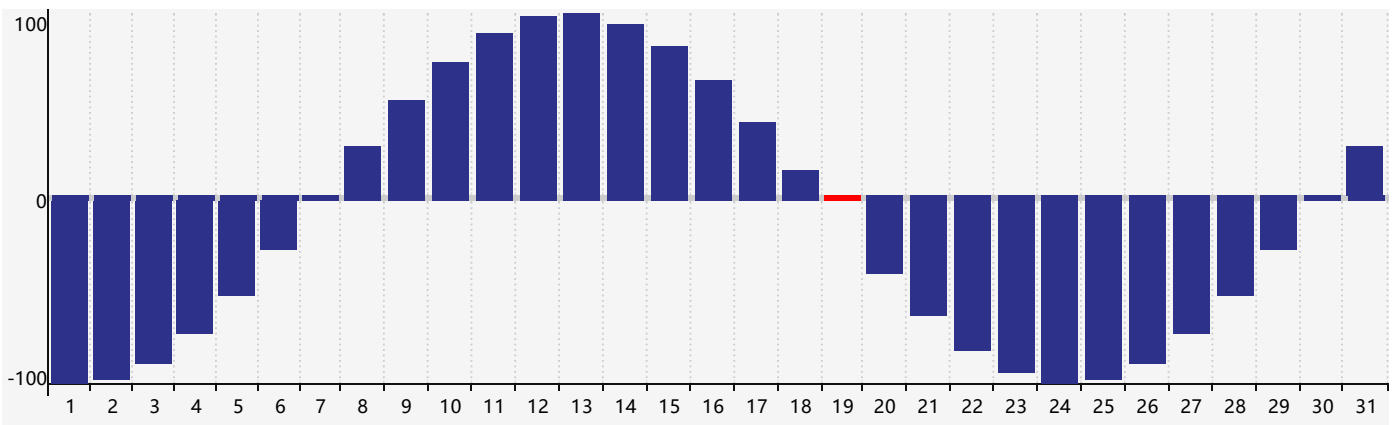

January 2019 Intellectual Biorhythm Charts

January 2019 Emotional Biorhythm Charts

January 2019 Physical Biorhythm Charts

January 2019

SUN	MON	TUE	WED	THU	FRI	SAT
30 	31 	1 	2 	3 	4 	5 
6 	7 	8 Emotional 	9 	10 	11 	12 
13 	14 	15 	16 	17 	18 	19 Physical 
20 	21 	22 	23 	24 	25 Intellectual 	26 
27 	28 	29 	30 	31 	1 	2 