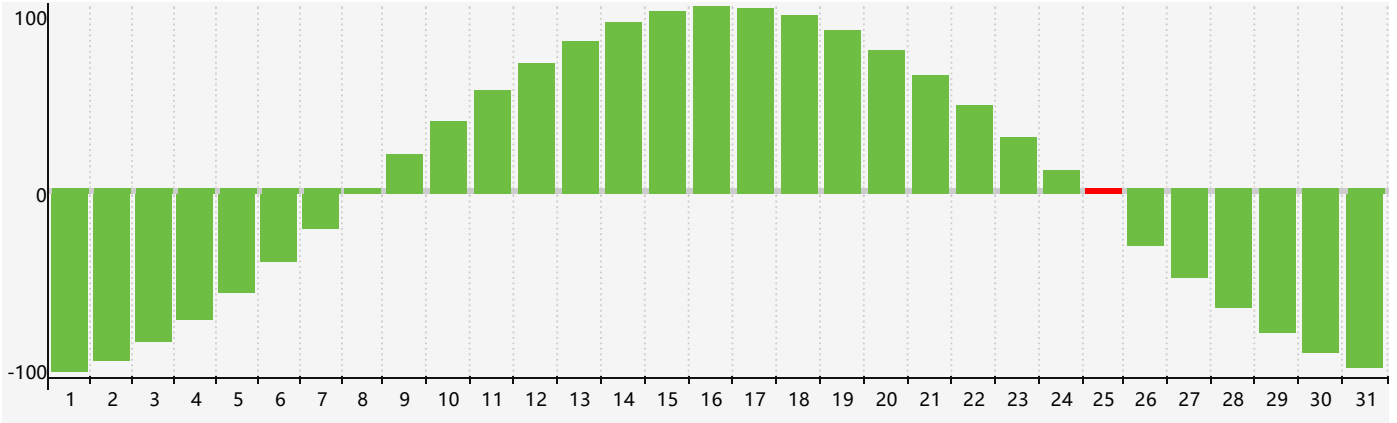

January 2019 Intellectual Biorhythm Charts

January 2019 Emotional Biorhythm Charts

January 2019 Physical Biorhythm Charts

January 2019

SUN	MON	TUE	WED	THU	FRI	SAT
30 	31 	1 	2 	3 	4 	5 
6 	7 	8 Emotional 	9 	10 	11 	12 
13 	14 	15 	16 	17 	18 	19 Physical 
20 	21 	22 	23 	24 	25 Intellectual 	26 
27 	28 	29 	30 	31 	1 	2 