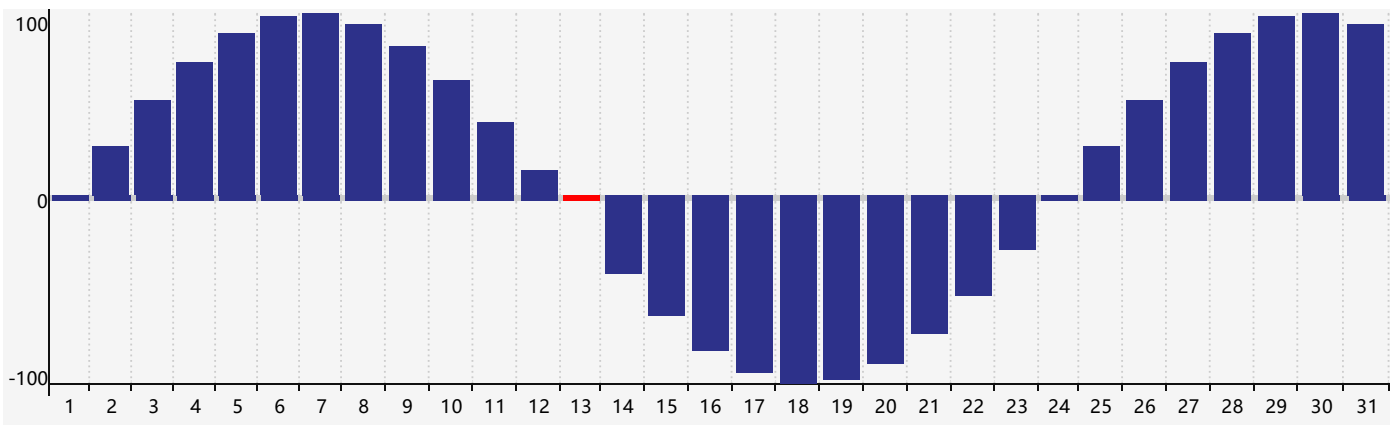

January 2019 Intellectual Biorhythm Charts

January 2019 Emotional Biorhythm Charts

January 2019 Physical Biorhythm Charts

January 2019

SUN	MON	TUE	WED	THU	FRI	SAT
30 	31 	1 	2 	3 	4 	5 
6 	7 	8 	9 	10 Emotional 	11 	12 
13 Physical 	14 	15 	16 	17 	18 	19 
20 	21 	22 	23 	24 	25 	26 
27 	28 	29 Intellectual 	30 	31 	1 	2 