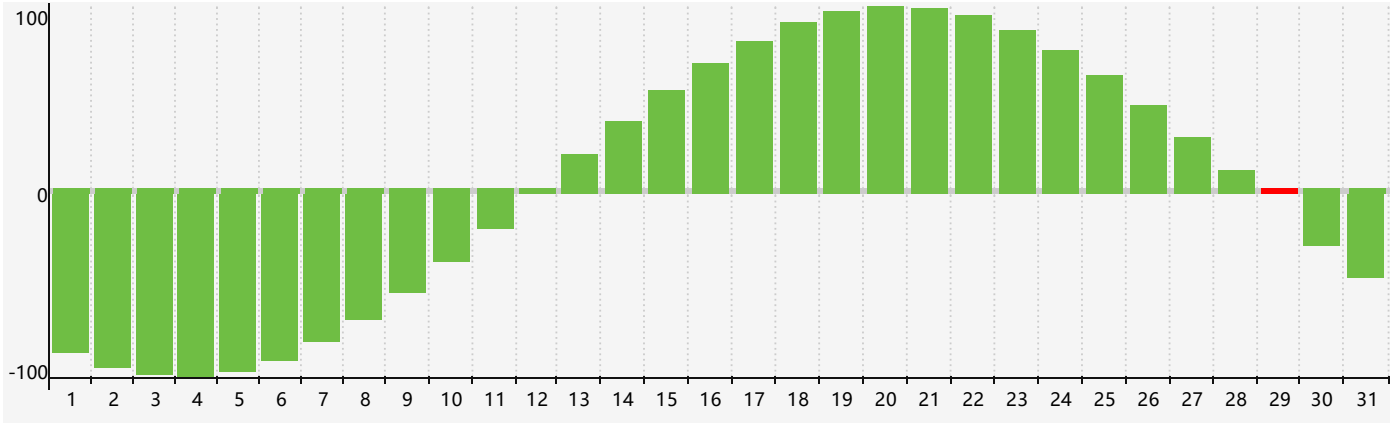

January 2019 Intellectual Biorhythm Charts

January 2019 Emotional Biorhythm Charts

January 2019 Physical Biorhythm Charts

January 2019

SUN	MON	TUE	WED	THU	FRI	SAT
30 	31 	1 	2 	3 	4 	5 
6 	7 	8 	9 	10 Emotional 	11 	12 
13 Physical 	14 	15 	16 	17 	18 	19 
20 	21 	22 	23 	24 	25 	26 
27 	28 	29 Intellectual 	30 	31 	1 	2 