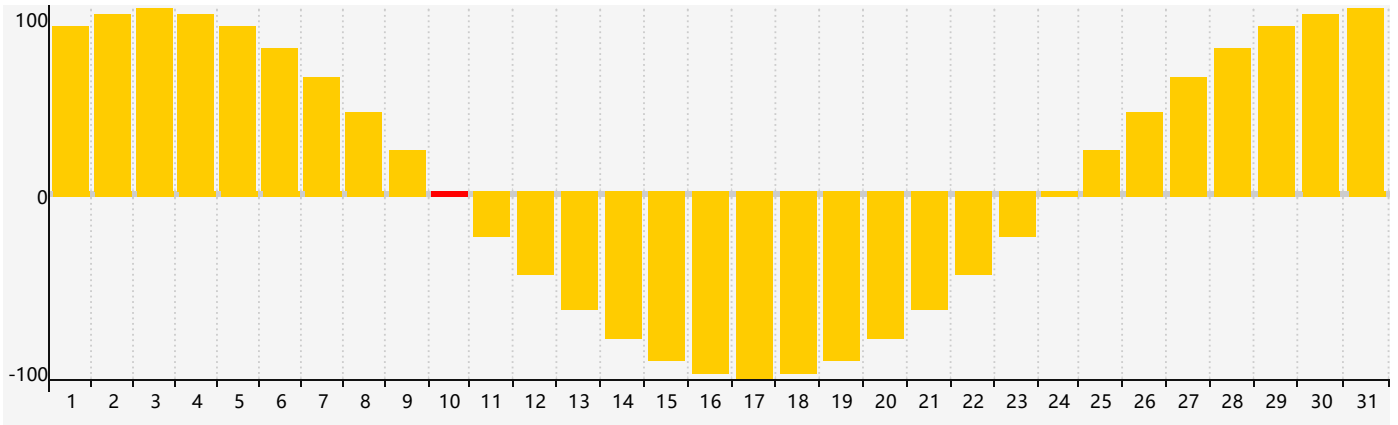

January 2019 Intellectual Biorhythm Charts

January 2019 Emotional Biorhythm Charts

January 2019 Physical Biorhythm Charts

January 2019

SUN	MON	TUE	WED	THU	FRI	SAT
30 	31 	1 	2 	3 	4 	5 
6 	7 	8 	9 	10 Emotional 	11 	12 
13 Physical 	14 	15 	16 	17 	18 	19 
20 	21 	22 	23 	24 	25 	26 
27 	28 	29 Intellectual 	30 	31 	1 	2 