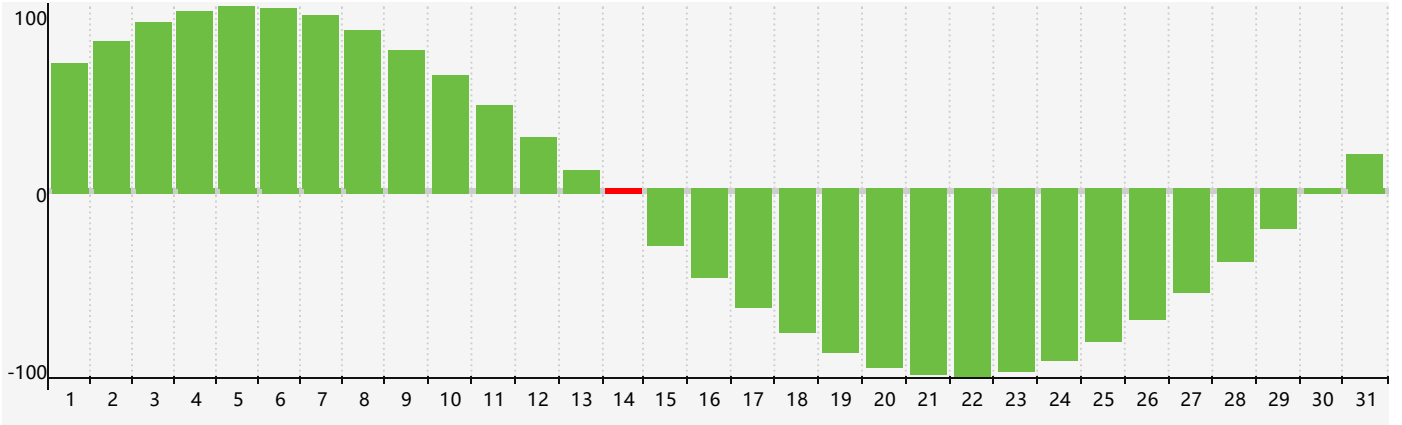

January 2019 Intellectual Biorhythm Charts

January 2019 Emotional Biorhythm Charts

January 2019 Physical Biorhythm Charts

January 2019

SUN	MON	TUE	WED	THU	FRI	SAT
30	31	1	2	3	4	5
						
6	7	8	9	10	11	12
						
13	14	15	16	17	18	19
						
20	21	22	23	24	25	26
						
27	28	29	30	31	1	2
						