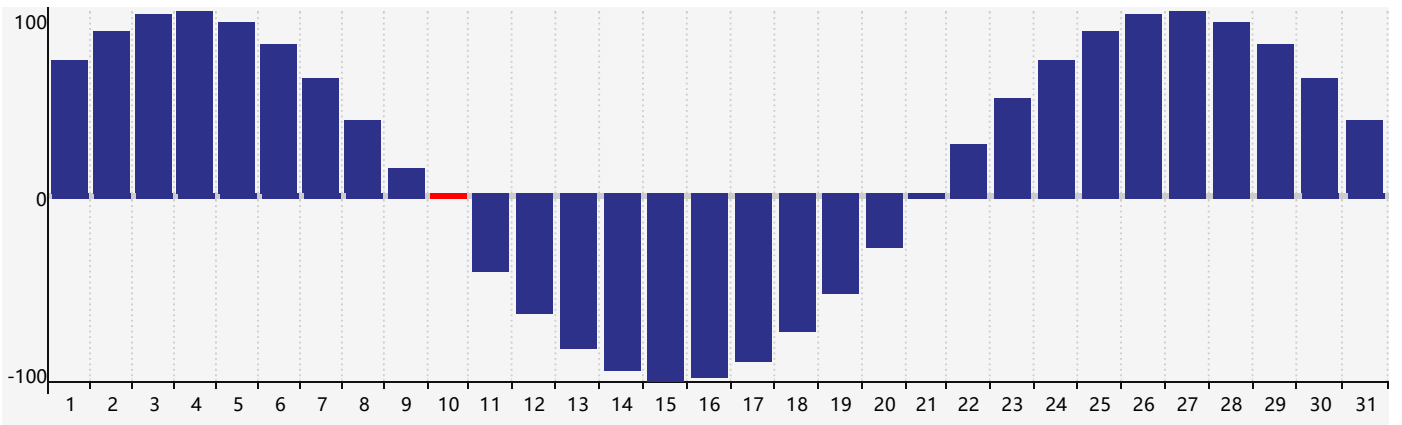

January 2019 Intellectual Biorhythm Charts

January 2019 Emotional Biorhythm Charts

January 2019 Physical Biorhythm Charts

January 2019

SUN	MON	TUE	WED	THU	FRI	SAT
30	31	1	2	3	4	5
						
6	7	8	9	10	11	12
						
13	14	15	16	17	18	19
						
20	21	22	23	24	25	26
						
27	28	29	30	31	1	2
						