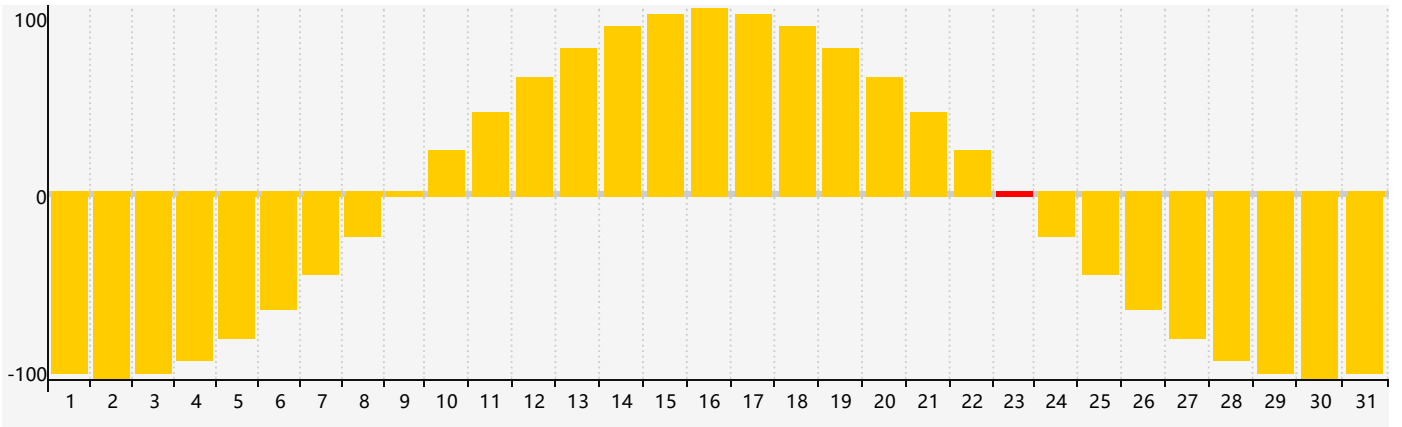

January 2019 Intellectual Biorhythm Charts

January 2019 Emotional Biorhythm Charts

January 2019 Physical Biorhythm Charts

January 2019

SUN	MON	TUE	WED	THU	FRI	SAT
30	31	1	2	3	4	5
						
6	7	8	9	10	11	12
						
13	14	15	16	17	18	19
						
20	21	22	23	24	25	26
						
27	28	29	30	31	1	2
						