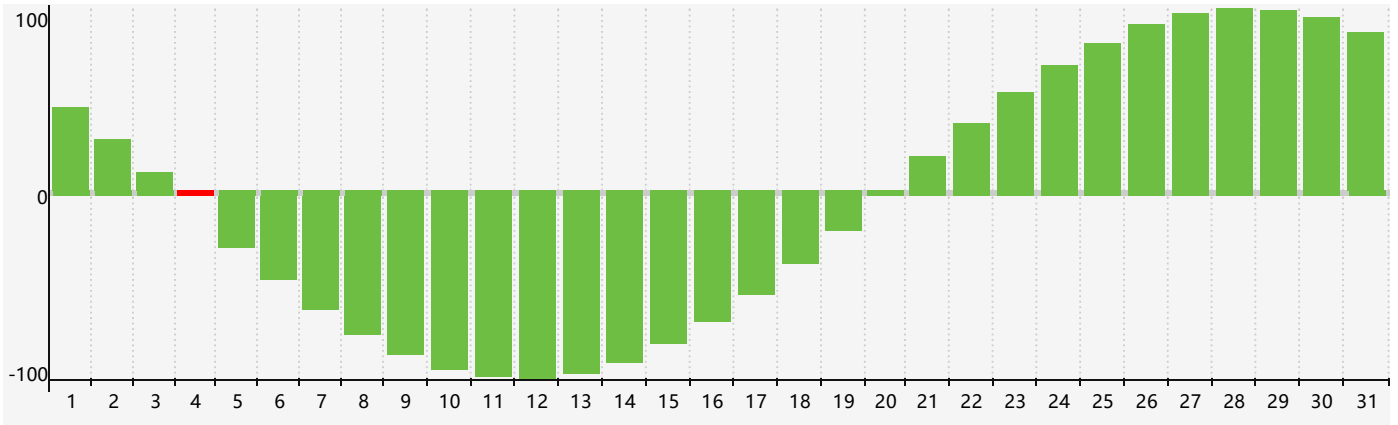

January 2019 Intellectual Biorhythm Charts

January 2019 Emotional Biorhythm Charts

January 2019 Physical Biorhythm Charts

January 2019

SUN	MON	TUE	WED	THU	FRI	SAT
30 	31 	1 	2 	3 	4 Intellectual 	5 
6 	7 	8 	9 	10 	11 	12 
13 	14 	15 	16 	17 Physical 	18 	19 
20 Emotional 	21 	22 	23 	24 	25 	26 
27 	28 	29 	30 	31 	1 	2 