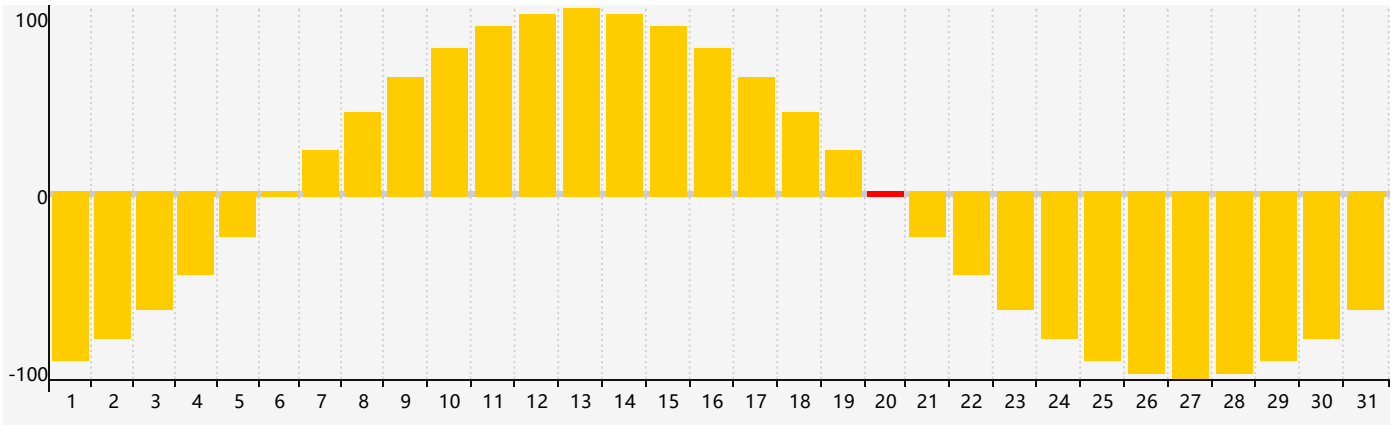

January 2019 Intellectual Biorhythm Charts

January 2019 Emotional Biorhythm Charts

January 2019 Physical Biorhythm Charts

January 2019

SUN	MON	TUE	WED	THU	FRI	SAT
30 	31 	1 	2 	3 	4 Intellectual 	5 
6 	7 	8 	9 	10 	11 	12 
13 	14 	15 	16 	17 Physical 	18 	19 
20 Emotional 	21 	22 	23 	24 	25 	26 
27 	28 	29 	30 	31 	1 	2 