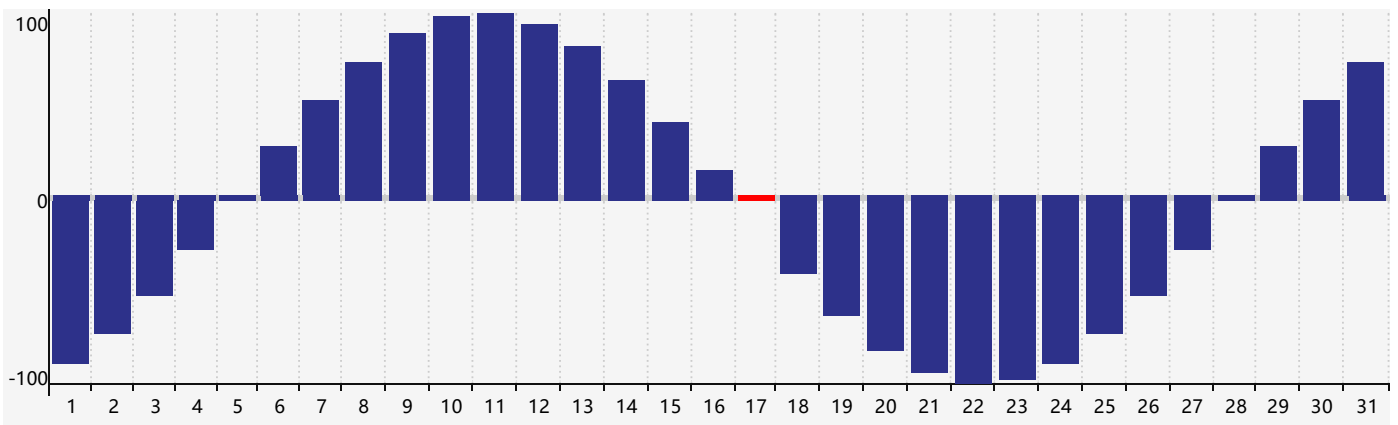

January 2019 Intellectual Biorhythm Charts

January 2019 Emotional Biorhythm Charts

January 2019 Physical Biorhythm Charts

January 2019

SUN	MON	TUE	WED	THU	FRI	SAT
30 	31 	1 	2 	3 	4 Intellectual 	5 
6 	7 	8 	9 	10 	11 	12 
13 	14 	15 	16 	17 Physical 	18 	19 
20 Emotional 	21 	22 	23 	24 	25 	26 
27 	28 	29 	30 	31 	1 	2 