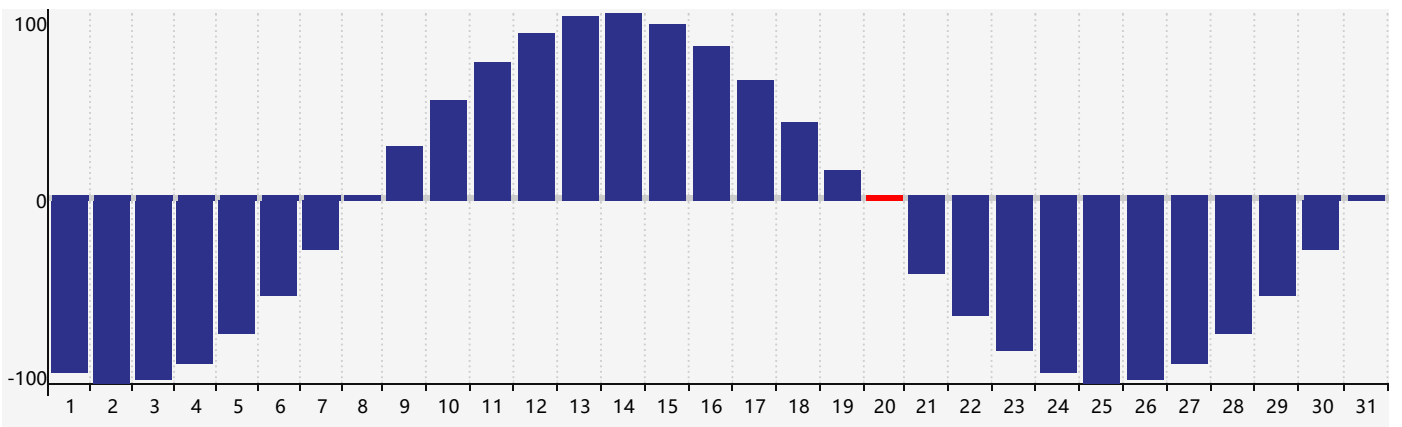

January 2019 Intellectual Biorhythm Charts

January 2019 Emotional Biorhythm Charts

January 2019 Physical Biorhythm Charts

January 2019

SUN	MON	TUE	WED	THU	FRI	SAT
30 	31 	1 	2 	3 	4 	5 
6 	7 	8 	9 Intellectual 	10 	11 	12 
13 	14 	15 	16 	17 	18 	19 
20 Emotional Physical 	21 	22 	23 	24 	25 	26 
27 	28 	29 	30 	31 	1 	2 