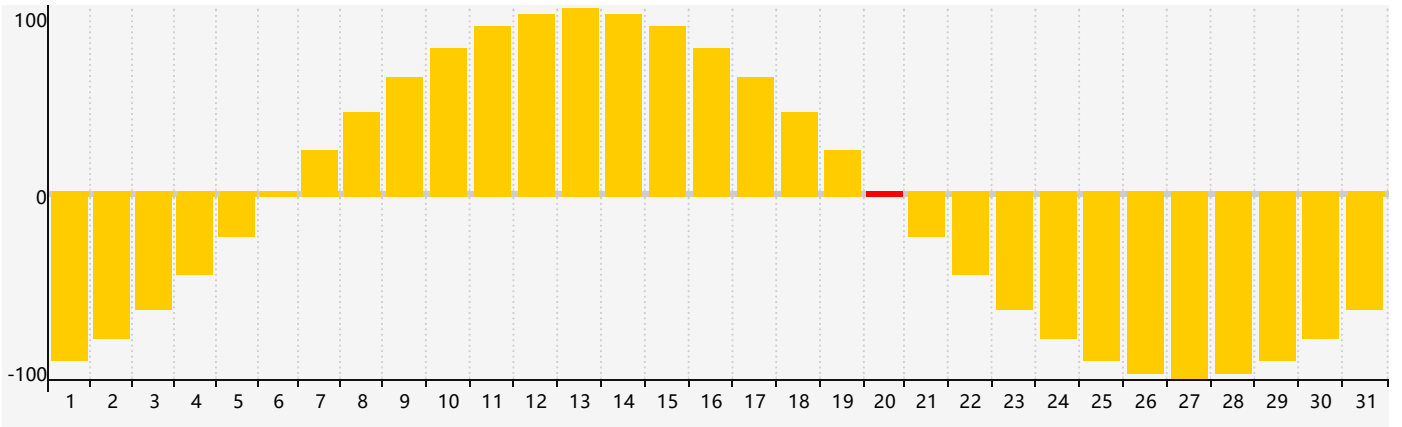

January 2019 Intellectual Biorhythm Charts

January 2019 Emotional Biorhythm Charts

January 2019 Physical Biorhythm Charts

January 2019

SUN	MON	TUE	WED	THU	FRI	SAT
30 	31 	1 	2 	3 	4 	5 
6 	7 	8 	9 Intellectual 	10 	11 	12 
13 	14 	15 	16 	17 	18 	19 
20 Emotional Physical 	21 	22 	23 	24 	25 	26 
27 	28 	29 	30 	31 	1 	2 