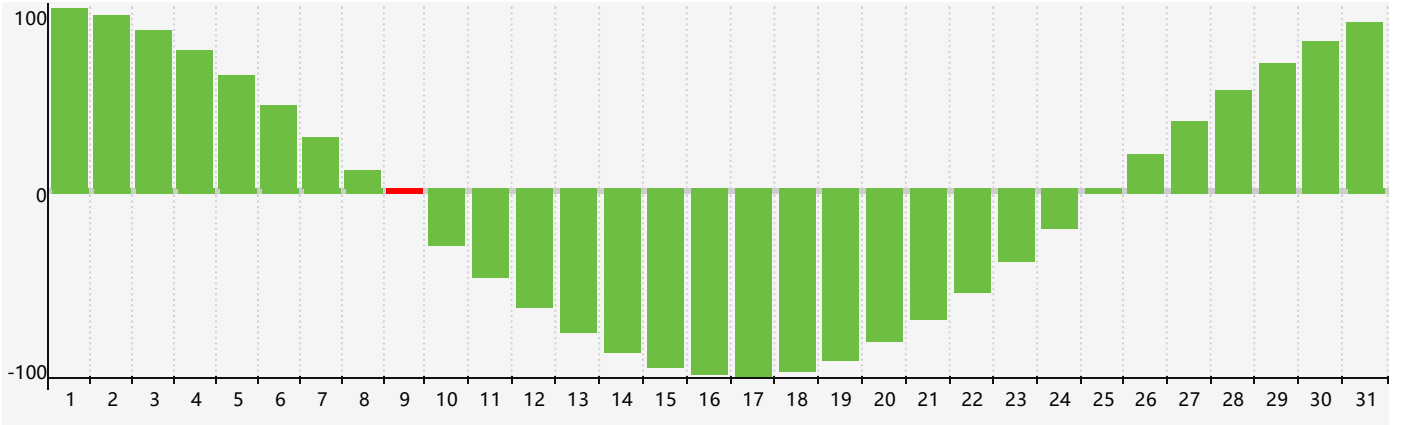

January 2019 Intellectual Biorhythm Charts

January 2019 Emotional Biorhythm Charts

January 2019 Physical Biorhythm Charts

January 2019

SUN	MON	TUE	WED	THU	FRI	SAT
30 	31 	1 	2 	3 	4 	5 
6 	7 	8 	9 Intellectual 	10 	11 	12 
13 	14 	15 	16 	17 	18 	19 
20 Emotional Physical 	21 	22 	23 	24 	25 	26 
27 	28 	29 	30 	31 	1 	2 