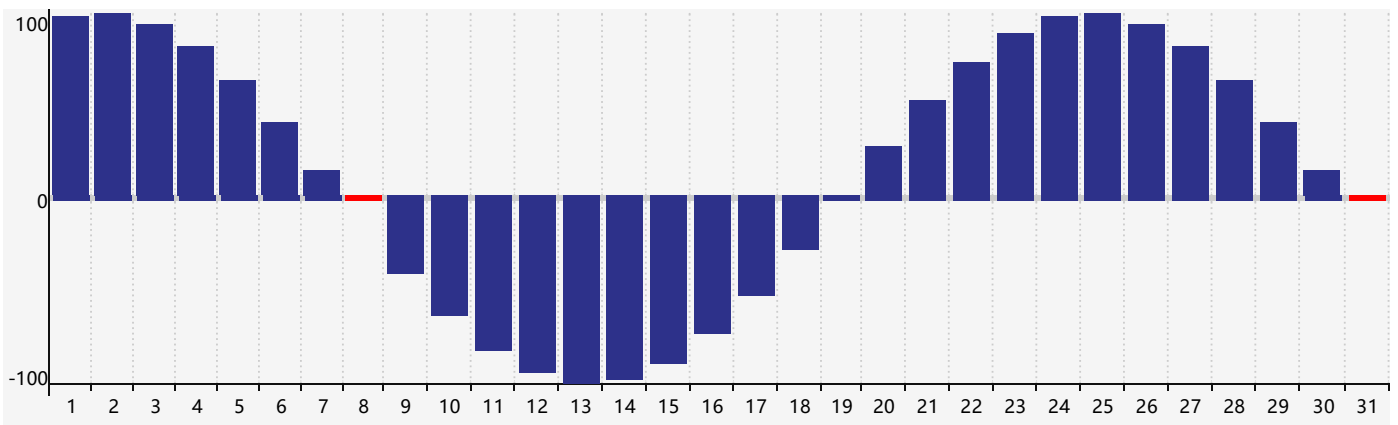

January 2019 Intellectual Biorhythm Charts

January 2019 Emotional Biorhythm Charts

January 2019 Physical Biorhythm Charts

January 2019

SUN	MON	TUE	WED	THU	FRI	SAT
30	31	1	2	3	4	5
6	7	8 Physical	9	10	11	12
13 Emotional	14	15	16	17	18	19
20	21	22	23	24 Intellectual	25	26
27	28	29	30	31 Physical	1	2