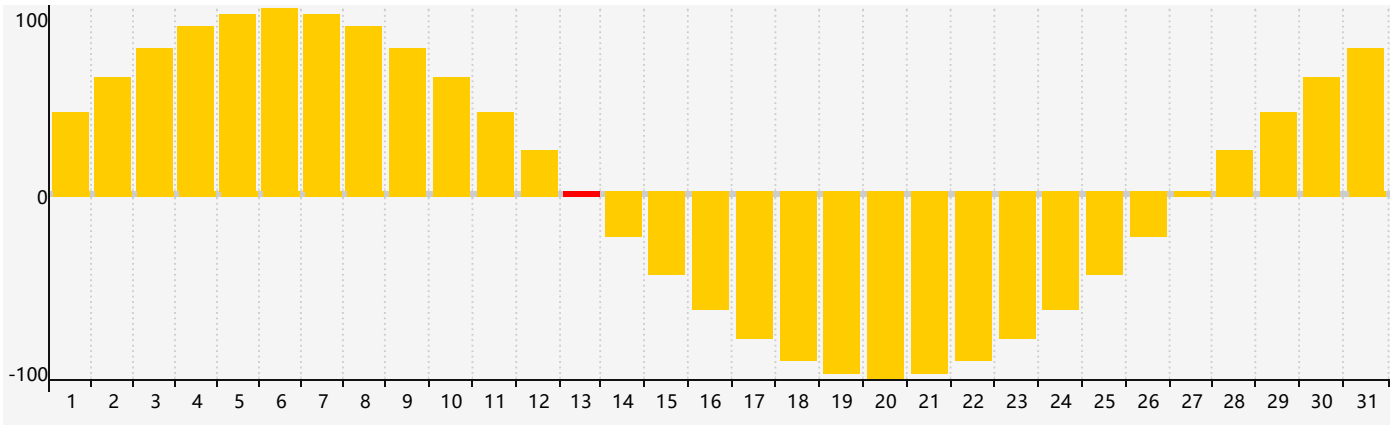

January 2019 Intellectual Biorhythm Charts

January 2019 Emotional Biorhythm Charts

January 2019 Physical Biorhythm Charts

January 2019

SUN	MON	TUE	WED	THU	FRI	SAT
30	31	1	2	3	4	5
6	7	8 Physical	9	10	11	12
13 Emotional	14	15	16	17	18	19
20	21	22	23	24 Intellectual	25	26
27	28	29	30	31 Physical	1	2