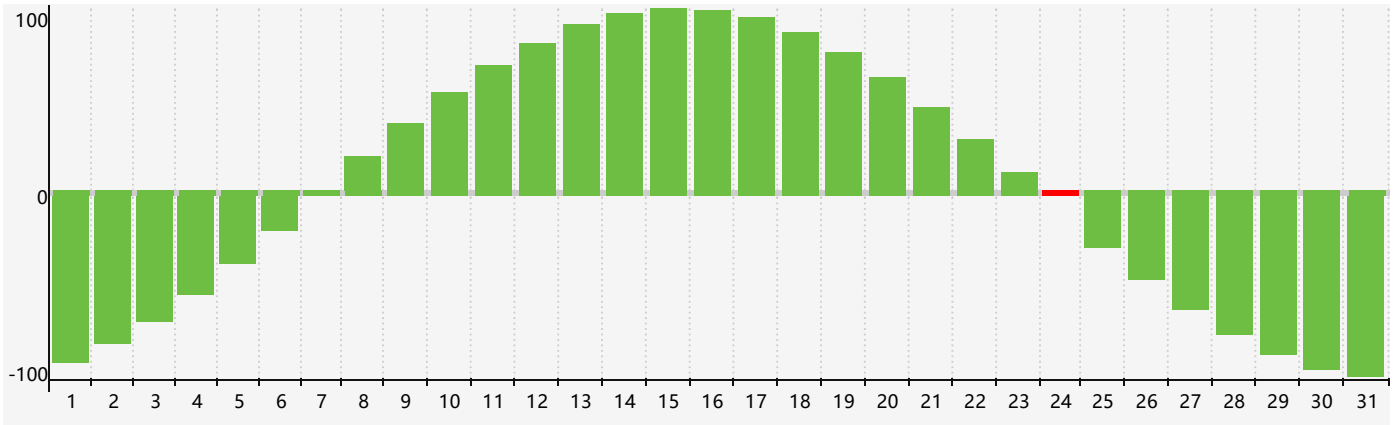

January 2019 Intellectual Biorhythm Charts

January 2019 Emotional Biorhythm Charts

January 2019 Physical Biorhythm Charts

January 2019

SUN	MON	TUE	WED	THU	FRI	SAT
30	31	1	2	3	4	5
6	7	8 Physical	9	10	11	12
13 Emotional	14	15	16	17	18	19
20	21	22	23	24 Intellectual	25	26
27	28	29	30	31 Physical	1	2