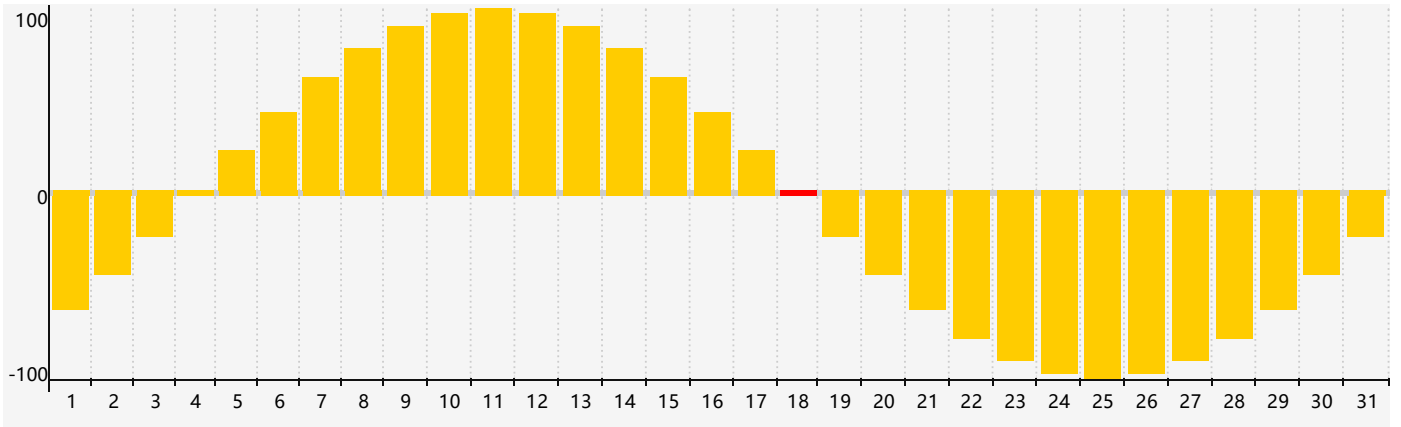

January 2019 Emotional Biorhythm Charts

January 2019

SUN	MON	TUE	WED	THU	FRI	SAT
30	31	1	2	3	4	5
6	7	8	9	10	11	12
13	14	15	16	17	18 Emotional	19
20	21	22	23	24	25	26
27	28	29	30	31	1	2