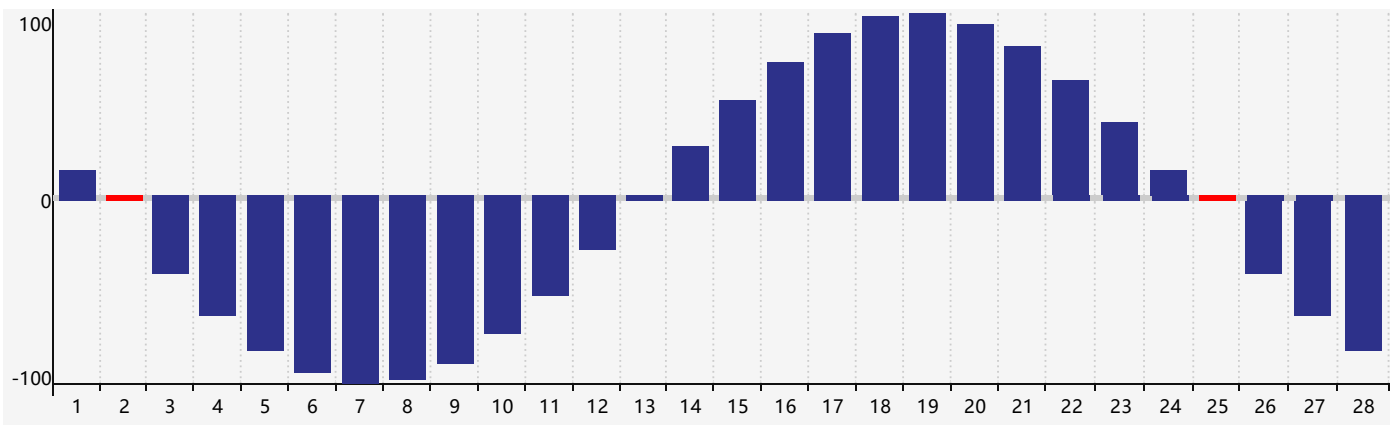

February 2019 Intellectual Biorhythm Charts

February 2019 Emotional Biorhythm Charts

February 2019 Physical Biorhythm Charts

February 2019

SUN	MON	TUE	WED	THU	FRI	SAT
27 	28 	29 	30 	31 	1 	2 Physical 
3 	4 	5 	6 	7 Emotional 	8 	9 Intellectual 
10 	11 	12 	13 	14 	15 	16 
17 	18 	19 	20 	21 	22 	23 
24 	25 Physical 	26 	27 	28 	1 	2 