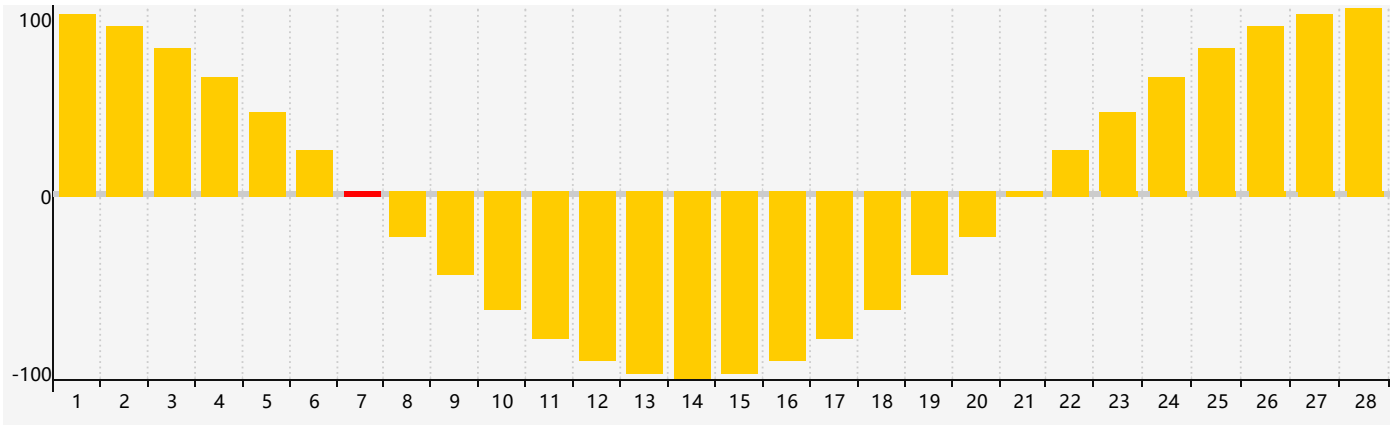

February 2019 Intellectual Biorhythm Charts

February 2019 Emotional Biorhythm Charts

February 2019 Physical Biorhythm Charts

February 2019

SUN	MON	TUE	WED	THU	FRI	SAT
27 	28 	29 	30 	31 	1 	2 Physical 
3 	4 	5 	6 	7 Emotional 	8 	9 Intellectual 
10 	11 	12 	13 	14 	15 	16 
17 	18 	19 	20 	21 	22 	23 
24 	25 Physical 	26 	27 	28 	1 	2 