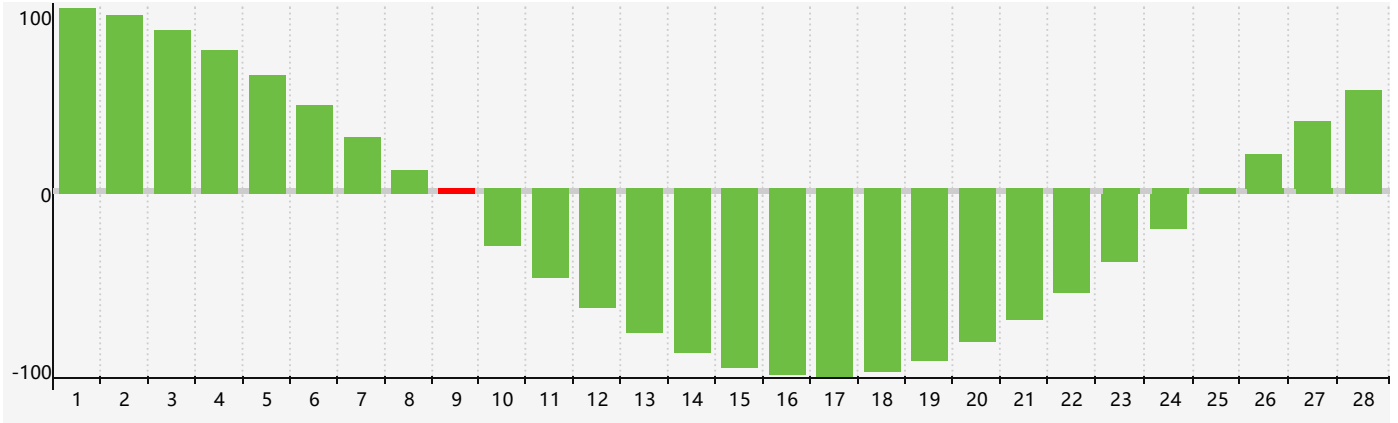

February 2019 Intellectual Biorhythm Charts

February 2019 Emotional Biorhythm Charts

February 2019 Physical Biorhythm Charts

February 2019

SUN	MON	TUE	WED	THU	FRI	SAT
27 	28 	29 	30 	31 	1 	2 Physical 
3 	4 	5 	6 	7 Emotional 	8 	9 Intellectual 
10 	11 	12 	13 	14 	15 	16 
17 	18 	19 	20 	21 	22 	23 
24 	25 Physical 	26 	27 	28 	1 	2 