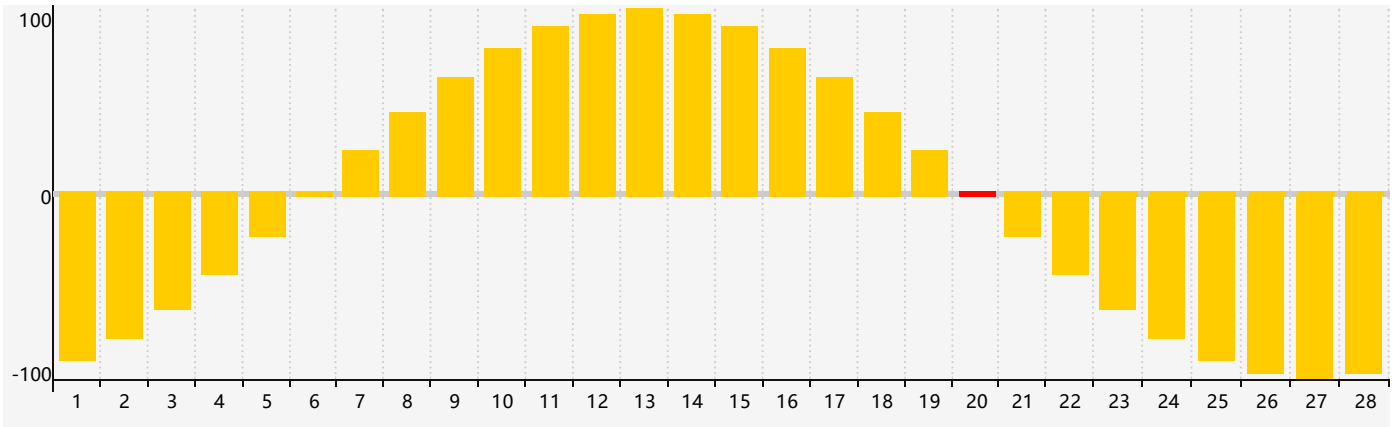

February 2019 Intellectual Biorhythm Charts

February 2019 Emotional Biorhythm Charts

February 2019 Physical Biorhythm Charts

February 2019

SUN	MON	TUE	WED	THU	FRI	SAT
27	28	29	30	31	1	2 Physical
3	4	5	6	7	8	9
10	11	12	13	14	15	16 Intellectual
17	18	19	20 Emotional	21	22	23
24	25 Physical	26	27	28	1	2