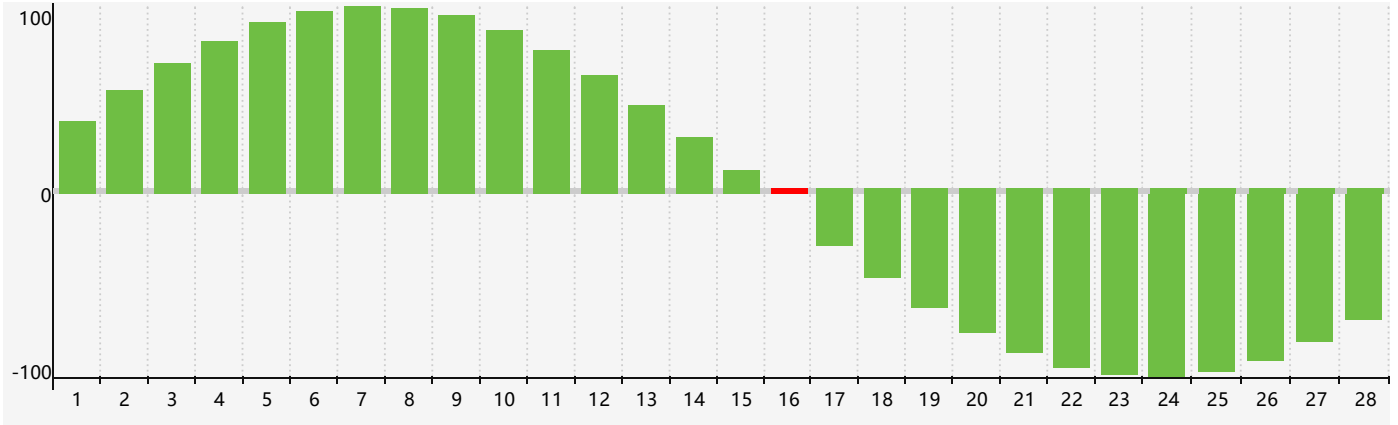

February 2019 Intellectual Biorhythm Charts

February 2019 Emotional Biorhythm Charts

February 2019 Physical Biorhythm Charts

February 2019

SUN	MON	TUE	WED	THU	FRI	SAT
27	28	29	30	31	1	2 Physical
3	4	5	6	7	8	9
10	11	12	13	14	15	16 Intellectual
17	18	19	20 Emotional	21	22	23
24	25 Physical	26	27	28	1	2