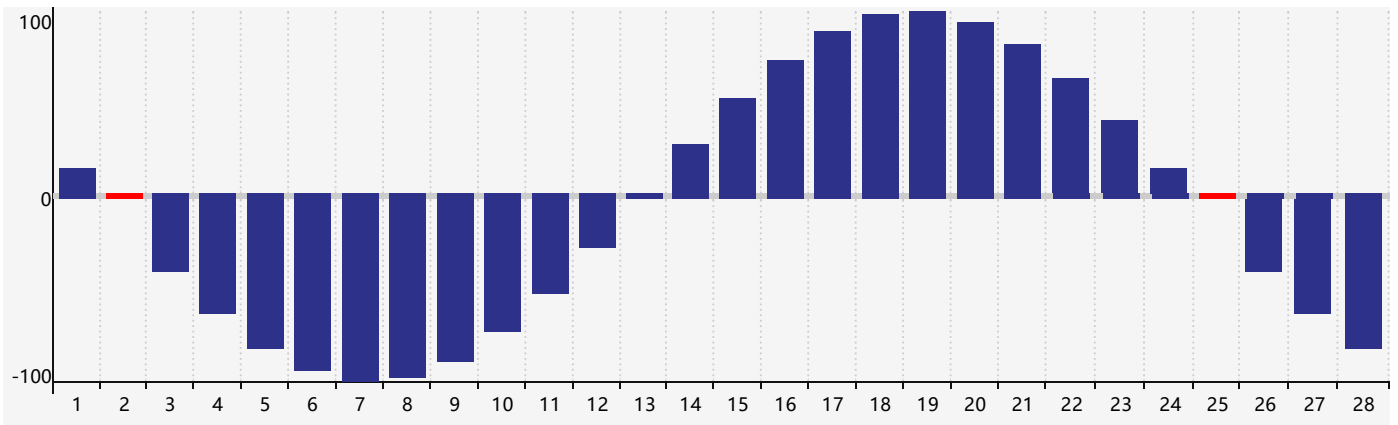

February 2019 Intellectual Biorhythm Charts

February 2019 Emotional Biorhythm Charts

February 2019 Physical Biorhythm Charts

February 2019

SUN	MON	TUE	WED	THU	FRI	SAT
27	28	29	30	31	1	2 Physical
3	4	5	6	7	8	9
10	11	12	13	14	15	16 Intellectual
17	18	19	20 Emotional	21	22	23
24	25 Physical	26	27	28	1	2