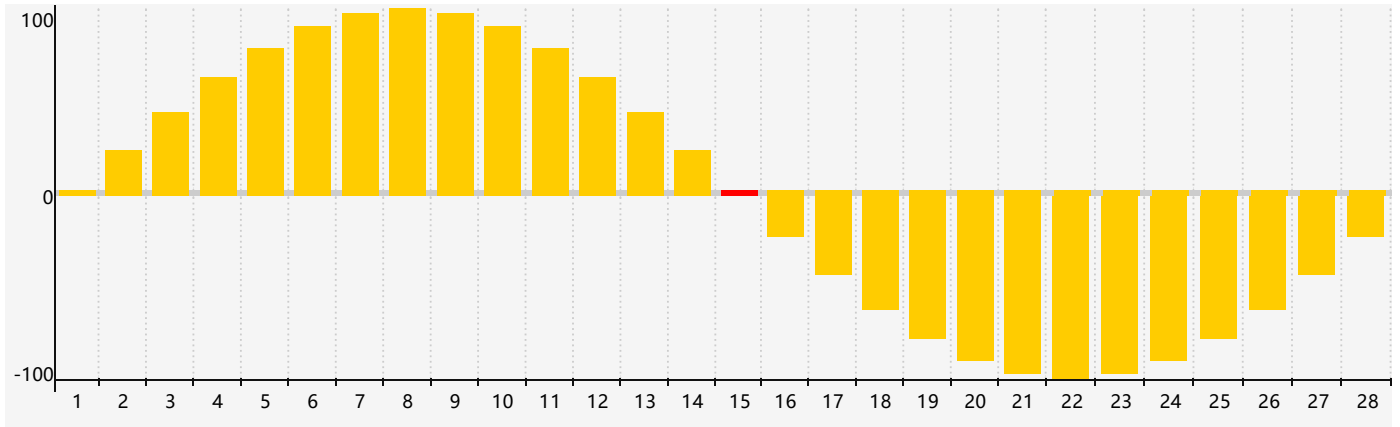

February 2019 Emotional Biorhythm Charts

February 2019

SUN	MON	TUE	WED	THU	FRI	SAT
27	28	29	30	31	1	2
3	4	5	6	7	8	9
10	11	12	13	14	15 Emotional	16
17	18	19	20	21	22	23
24	25	26	27	28	1	2