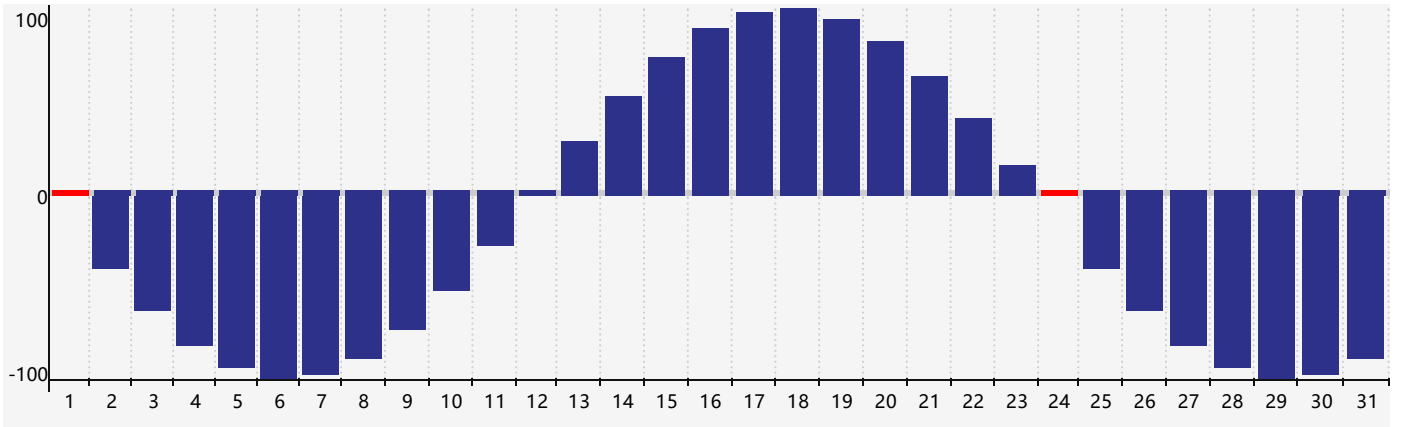

March 2019 Physical Biorhythm Charts

March 2019

SUN	MON	TUE	WED	THU	FRI	SAT
24	25	26	27	28	1 <small>Physical</small>	2
3	4	5	6	7	8	9
10	11	12	13	14	15	16
17	18	19	20	21	22	23
24 <small>Physical</small>	25	26	27	28	29	30
31	1	2	3	4	5	6