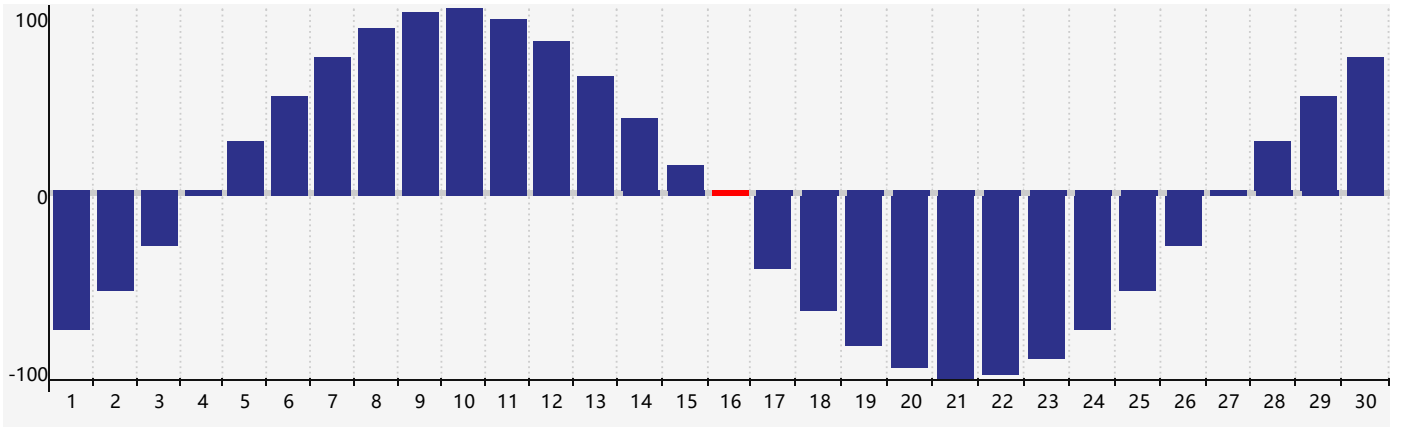

April 2019 Physical Biorhythm Charts

April 2019

SUN	MON	TUE	WED	THU	FRI	SAT
31	1	2	3	4	5	6
7	8	9	10	11	12	13
14	15	16 <small>Physical</small>	17	18	19	20
21	22	23	24	25	26	27
28	29	30	1	2	3	4