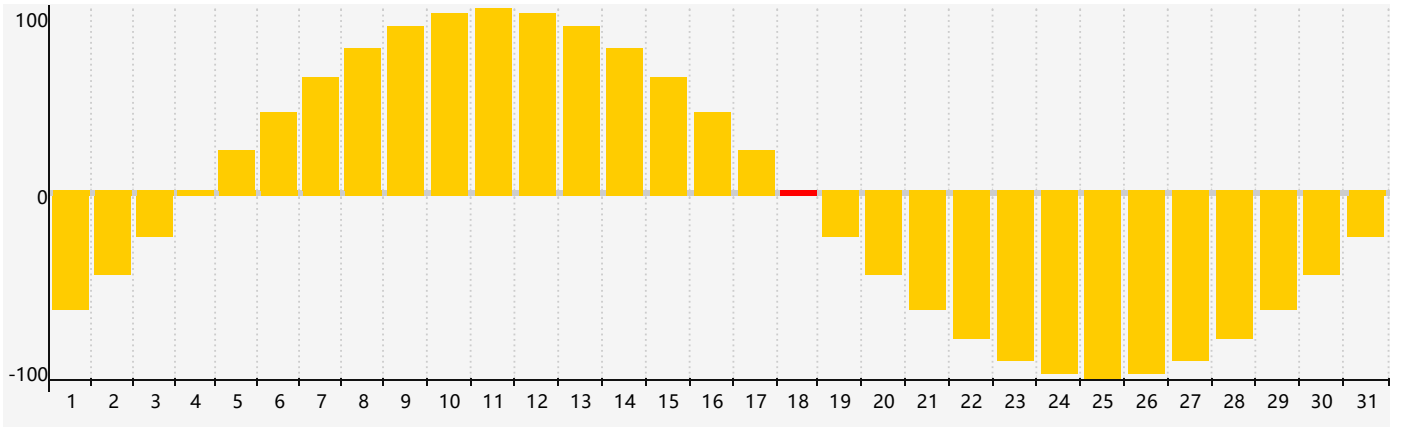

October 2020 Emotional Biorhythm Charts

October 2020

SUN	MON	TUE	WED	THU	FRI	SAT
27	28	29	30	1	2	3
4	5	6	7	8	9	10
11	12	13	14	15	16	17
18 Emotional	19	20	21	22	23	24
25	26	27	28	29	30	31