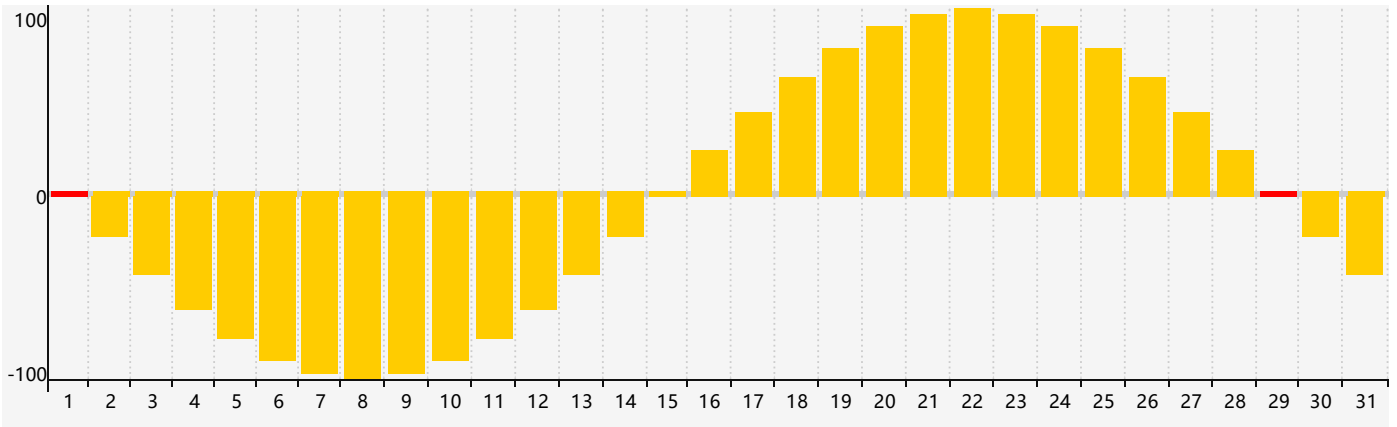

July 2023 Intellectual Biorhythm Charts

July 2023 Emotional Biorhythm Charts

July 2023 Physical Biorhythm Charts

July 2023

SUN	MON	TUE	WED	THU	FRI	SAT
25	26	27	28	29	30	1 Emotional
2	3	4	5	6 Physical	7	8
9	10	11	12	13	14	15
16	17	18	19 Intellectual	20	21	22
23	24	25	26	27	28	29 Emotional Physical
30	31	1	2	3	4	5