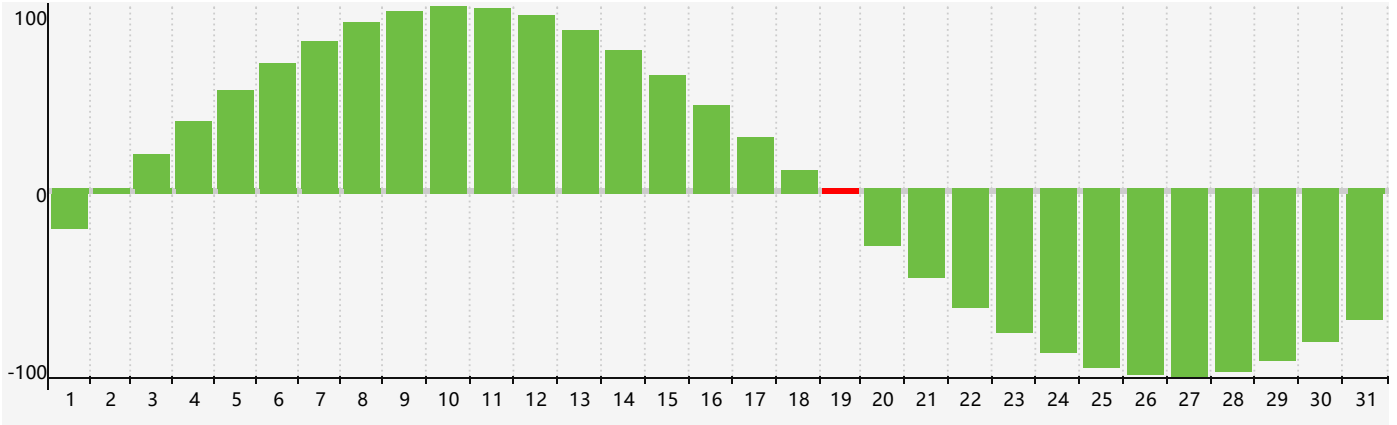

July 2023 Intellectual Biorhythm Charts

July 2023 Emotional Biorhythm Charts

July 2023 Physical Biorhythm Charts

July 2023

SUN	MON	TUE	WED	THU	FRI	SAT
25	26	27	28	29	30	1 Emotional
2	3	4	5	6 Physical	7	8
9	10	11	12	13	14	15
16	17	18	19 Intellectual	20	21	22
23	24	25	26	27	28	29 Emotional Physical
30	31	1	2	3	4	5