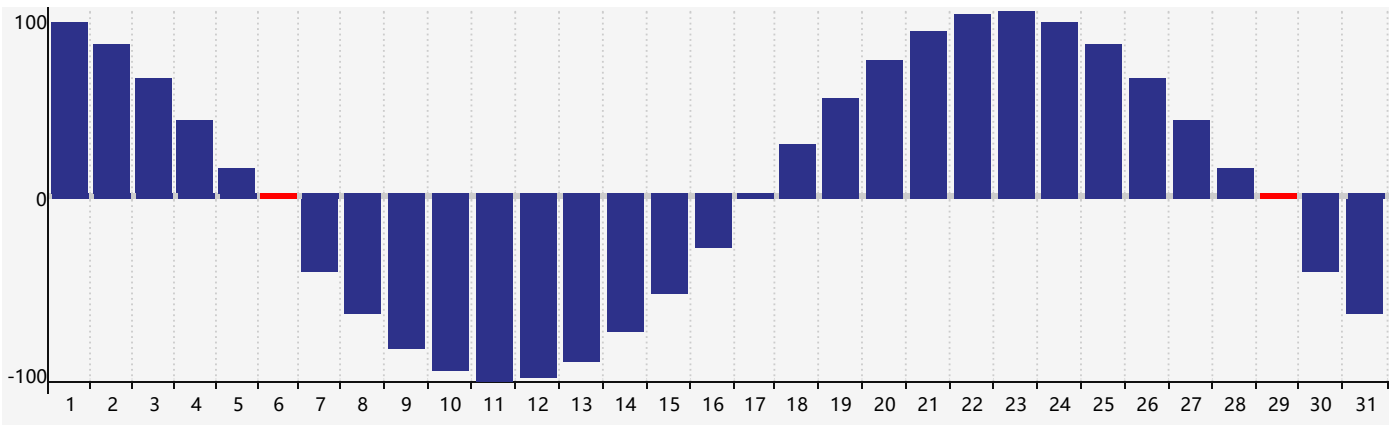

July 2023 Intellectual Biorhythm Charts

July 2023 Emotional Biorhythm Charts

July 2023 Physical Biorhythm Charts

July 2023

SUN	MON	TUE	WED	THU	FRI	SAT
25	26	27	28	29	30	1 Emotional
2	3	4	5	6 Physical	7	8
9	10	11	12	13	14	15
16	17	18	19 Intellectual	20	21	22
23	24	25	26	27	28	29 Emotional Physical
30	31	1	2	3	4	5