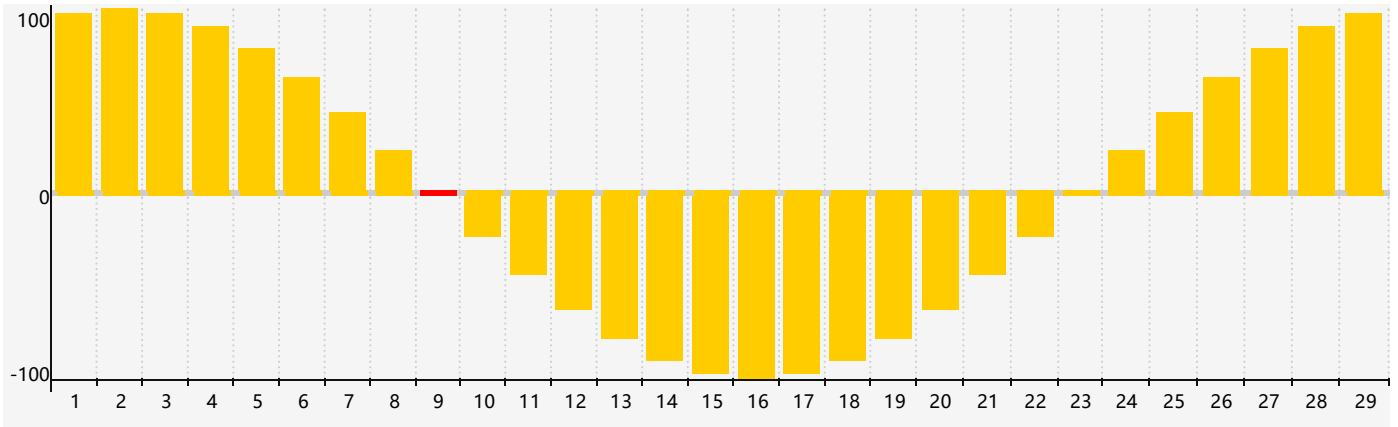

February 2024 Emotional Biorhythm Charts

February 2024

SUN	MON	TUE	WED	THU	FRI	SAT
28 	29 	30 	31 	1 	2 	3 
4 	5 	6 	7 	8 	9 Emotional 	10 
11 	12 	13 	14 	15 	16 	17 
18 	19 	20 	21 	22 	23 	24 
25 	26 	27 	28 	29 	1 	2 