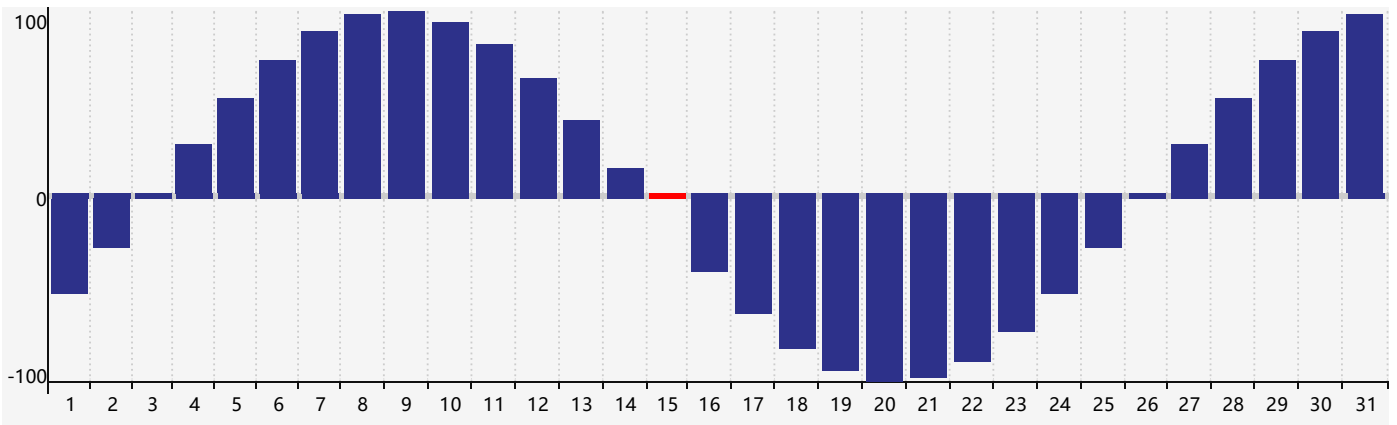

March 2024 Intellectual Biorhythm Charts

March 2024 Emotional Biorhythm Charts

March 2024 Physical Biorhythm Charts

March 2024

SUN	MON	TUE	WED	THU	FRI	SAT
25	26	27	28 Intellectual	29	1 Emotional	2
3	4	5	6	7	8	9
10	11	12	13	14	15 Physical	16
17	18	19	20	21	22	23
24	25	26	27	28	29 Emotional	30
31	1 Intellectual	2	3	4	5	6