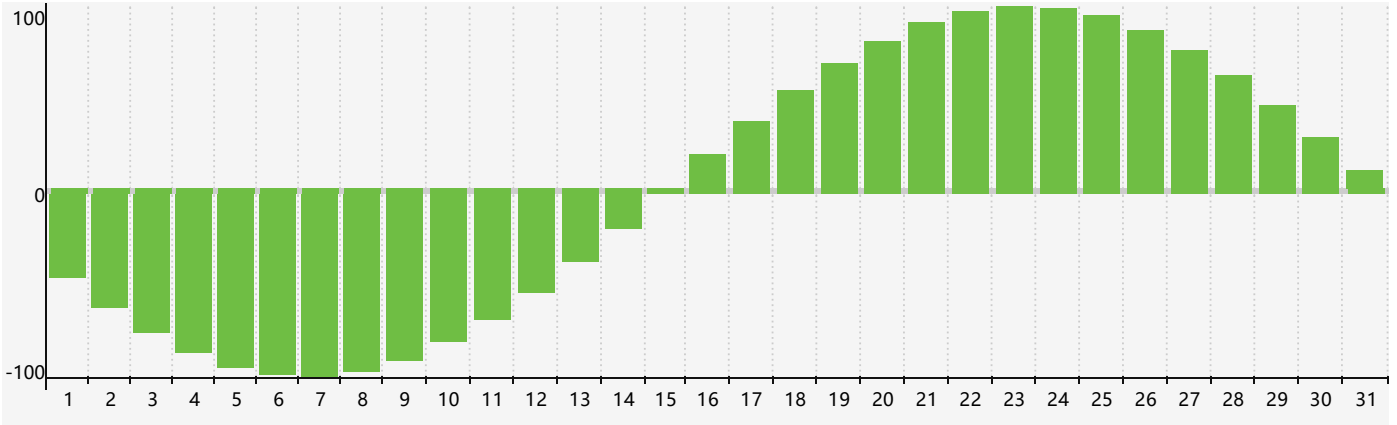

March 2024 Intellectual Biorhythm Charts

March 2024 Emotional Biorhythm Charts

March 2024 Physical Biorhythm Charts

March 2024

SUN	MON	TUE	WED	THU	FRI	SAT
25	26	27	28 Intellectual	29	1 Emotional	2
3	4	5	6	7	8	9
10	11	12	13	14	15 Physical	16
17	18	19	20	21	22	23
24	25	26	27	28	29 Emotional	30
31	1 Intellectual	2	3	4	5	6