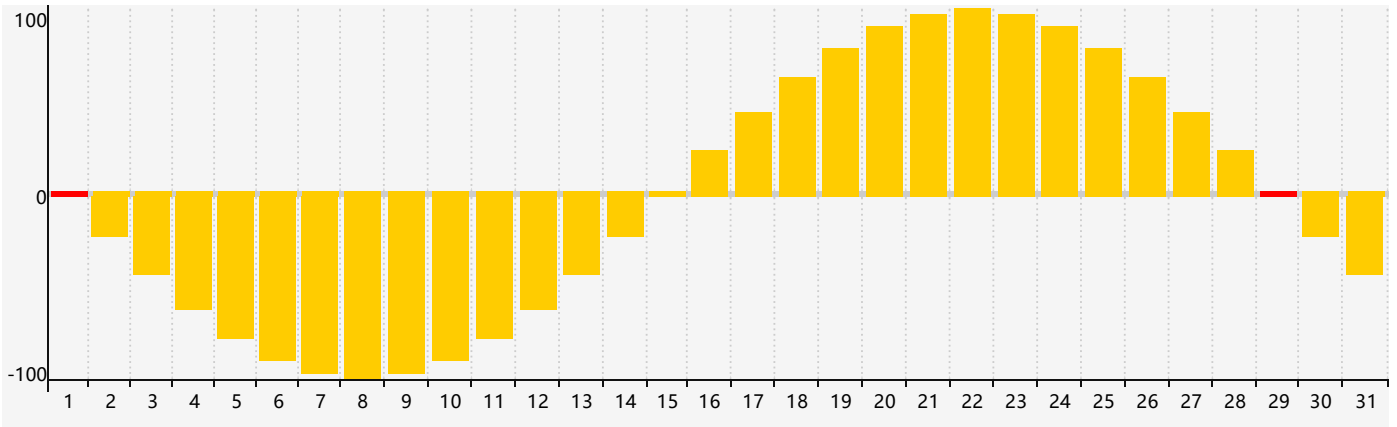

March 2024 Intellectual Biorhythm Charts

March 2024 Emotional Biorhythm Charts

March 2024 Physical Biorhythm Charts

March 2024

SUN	MON	TUE	WED	THU	FRI	SAT
25	26	27	28 Intellectual	29	1 Emotional	2
3	4	5	6	7	8	9
10	11	12	13	14	15 Physical	16
17	18	19	20	21	22	23
24	25	26	27	28	29 Emotional	30
31	1 Intellectual	2	3	4	5	6