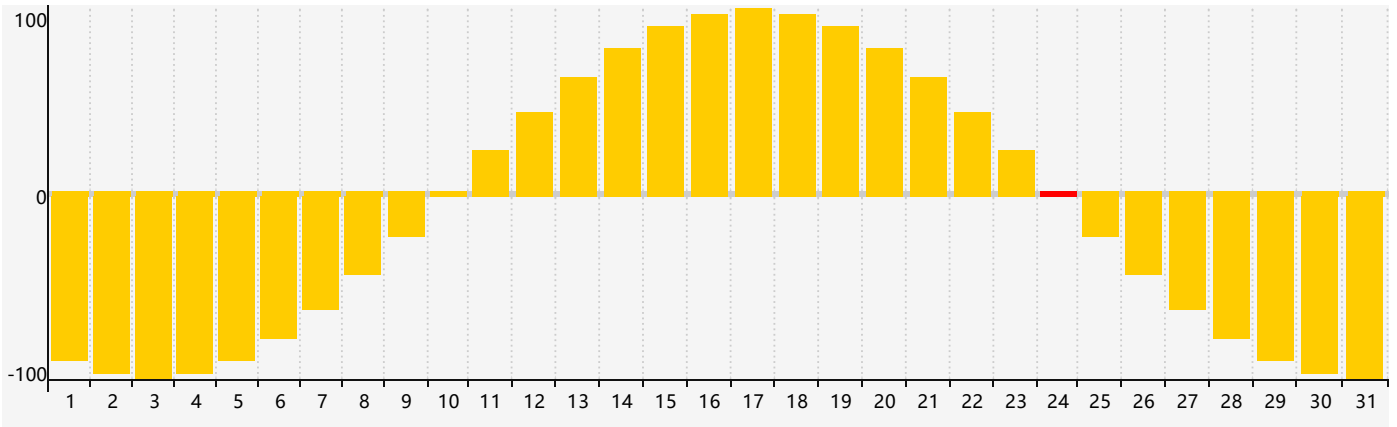

March 2024 Intellectual Biorhythm Charts

March 2024 Emotional Biorhythm Charts

March 2024 Physical Biorhythm Charts

March 2024

SUN	MON	TUE	WED	THU	FRI	SAT
25 Emotional	26	27	28	29	1	2
3	4 Physical	5	6	7	8	9
10	11	12	13	14	15	16
17	18	19	20	21	22 Intellectual	23
24 Emotional	25	26	27 Physical	28	29	30
31	1	2	3	4	5	6