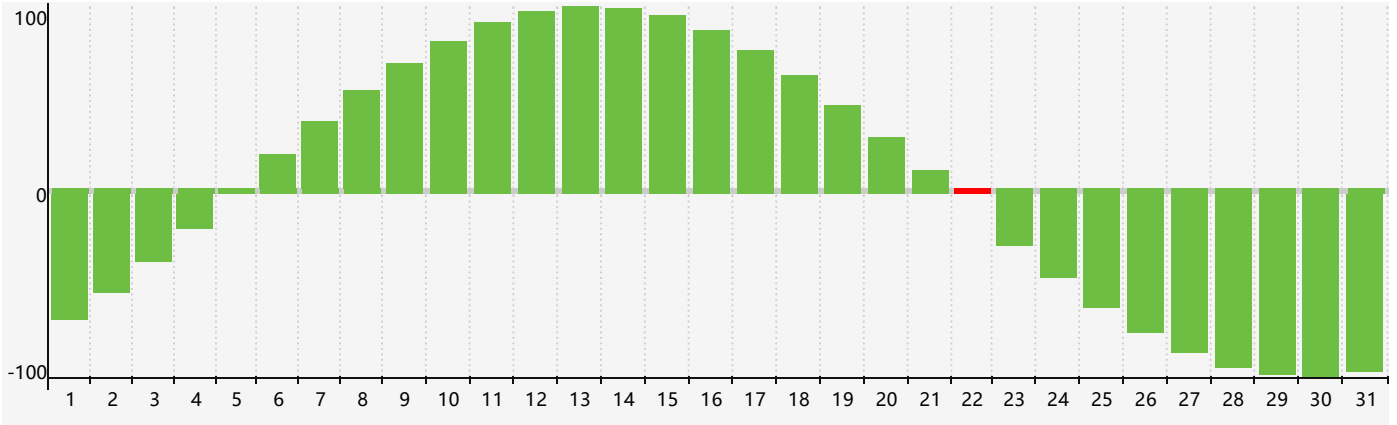

March 2024 Intellectual Biorhythm Charts

March 2024 Emotional Biorhythm Charts

March 2024 Physical Biorhythm Charts

March 2024

SUN	MON	TUE	WED	THU	FRI	SAT
25 Emotional	26	27	28	29	1	2
3	4 Physical	5	6	7	8	9
10	11	12	13	14	15	16
17	18	19	20	21	22 Intellectual	23
24 Emotional	25	26	27 Physical	28	29	30
31	1	2	3	4	5	6