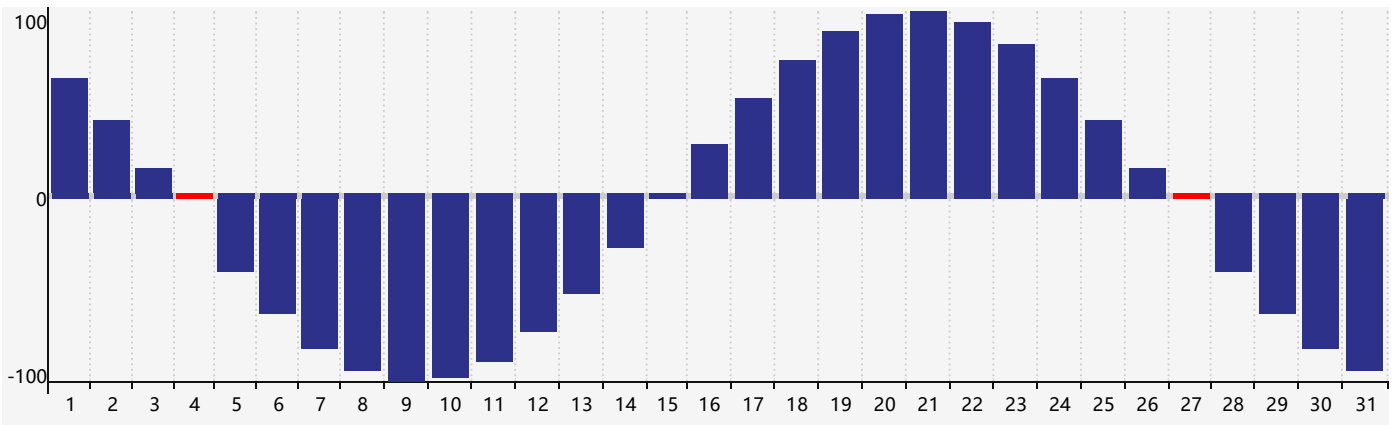

March 2024 Intellectual Biorhythm Charts

March 2024 Emotional Biorhythm Charts

March 2024 Physical Biorhythm Charts

March 2024

SUN	MON	TUE	WED	THU	FRI	SAT
25 Emotional	26	27	28	29	1	2
3	4 Physical	5	6	7	8	9
10	11	12	13	14	15	16
17	18	19	20	21	22 Intellectual	23
24 Emotional	25	26	27 Physical	28	29	30
31	1	2	3	4	5	6