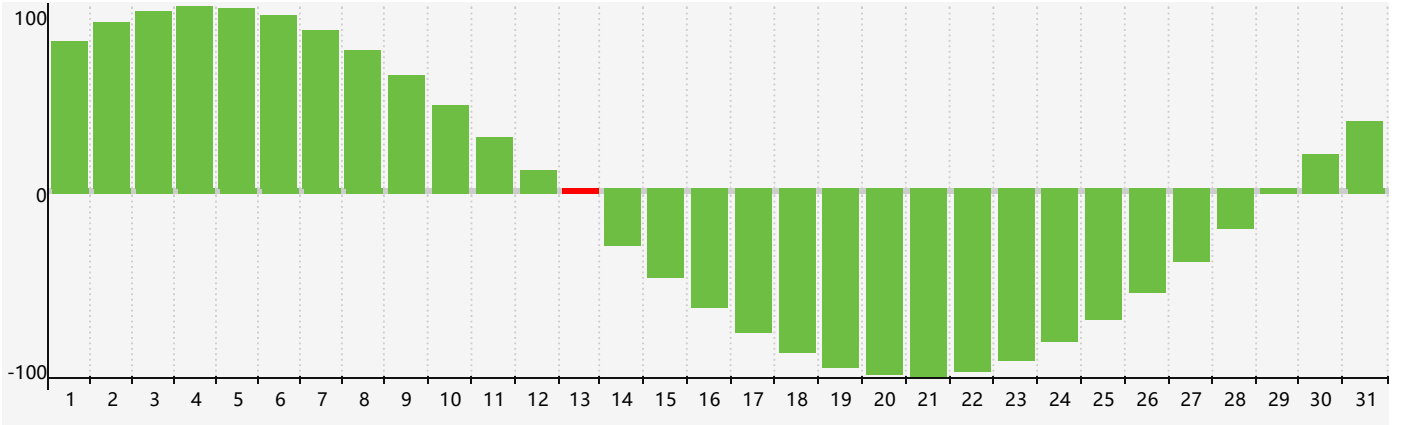

March 2024 Intellectual Biorhythm Charts

March 2024 Emotional Biorhythm Charts

March 2024 Physical Biorhythm Charts

March 2024

SUN	MON	TUE	WED	THU	FRI	SAT
25	26	27	28	29	1	2
3 Emotional	4	5	6	7	8	9
10	11 Physical	12	13 Intellectual	14	15	16
17	18	19	20	21	22	23
24	25	26	27	28	29	30
31 Emotional	1	2	3 Physical	4	5	6