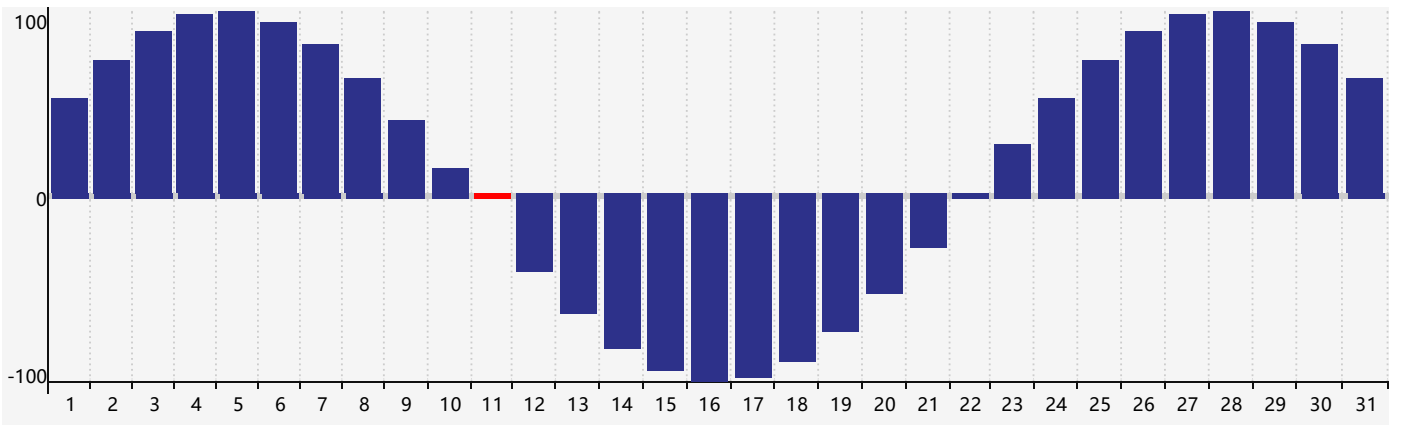

March 2024 Intellectual Biorhythm Charts

March 2024 Emotional Biorhythm Charts

March 2024 Physical Biorhythm Charts

March 2024

SUN	MON	TUE	WED	THU	FRI	SAT
25	26	27	28	29	1	2
3 Emotional	4	5	6	7	8	9
10	11 Physical	12	13 Intellectual	14	15	16
17	18	19	20	21	22	23
24	25	26	27	28	29	30
31 Emotional	1	2	3 Physical	4	5	6