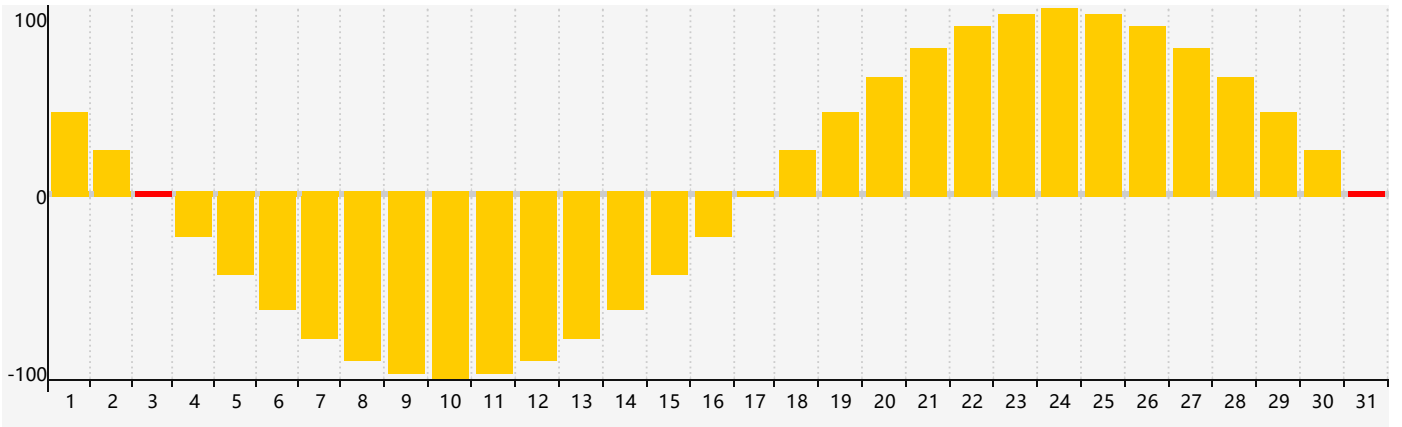

March 2024 Intellectual Biorhythm Charts

March 2024 Emotional Biorhythm Charts

March 2024 Physical Biorhythm Charts

March 2024

SUN	MON	TUE	WED	THU	FRI	SAT
25	26	27	28	29	1	2
3 Emotional	4	5	6	7	8	9
10	11 Physical	12	13 Intellectual	14	15	16
17	18	19	20	21	22	23
24	25	26	27	28	29	30
31 Emotional	1	2	3 Physical	4	5	6