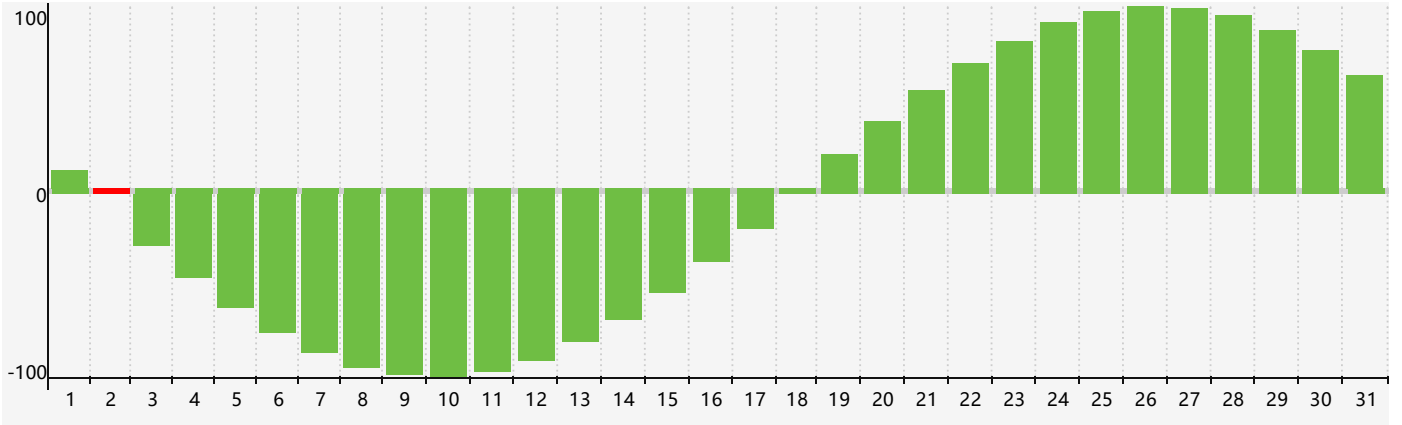

March 2024 Intellectual Biorhythm Charts

March 2024 Emotional Biorhythm Charts

March 2024 Physical Biorhythm Charts

March 2024

SUN	MON	TUE	WED	THU	FRI	SAT
25	26	27	28	29 Emotional	1	2 Intellectual
3	4	5	6	7	8	9
10 Physical	11	12	13	14	15	16
17	18	19	20	21	22	23
24	25	26	27	28 Emotional	29	30
31	1	2 Physical	3	4 Intellectual	5	6