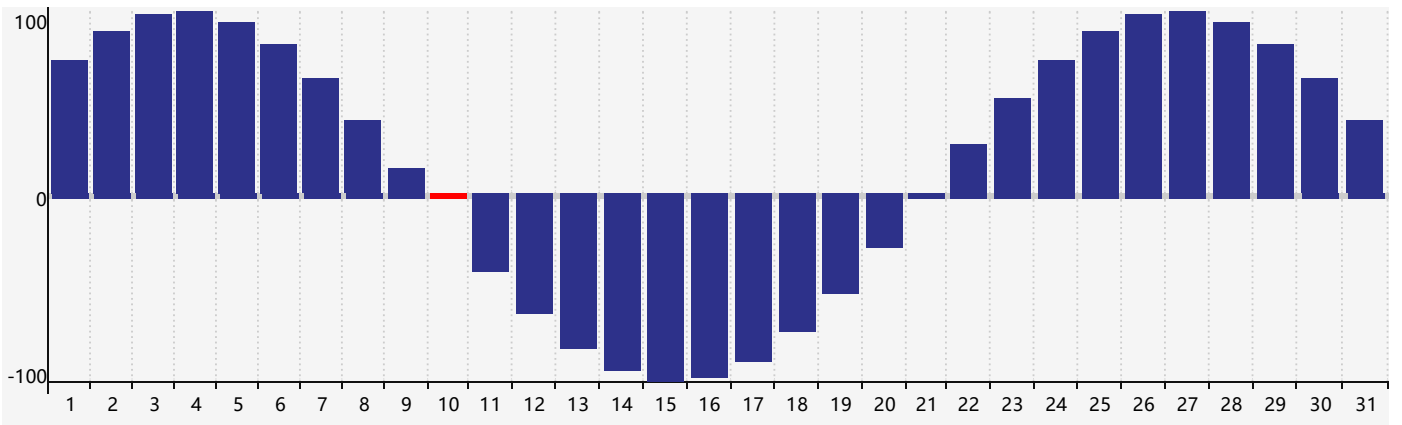

March 2024 Intellectual Biorhythm Charts

March 2024 Emotional Biorhythm Charts

March 2024 Physical Biorhythm Charts

March 2024

SUN	MON	TUE	WED	THU	FRI	SAT
25	26	27	28	29 Emotional	1	2 Intellectual
3	4	5	6	7	8	9
10 Physical	11	12	13	14	15	16
17	18	19	20	21	22	23
24	25	26	27	28 Emotional	29	30
31	1	2 Physical	3	4 Intellectual	5	6