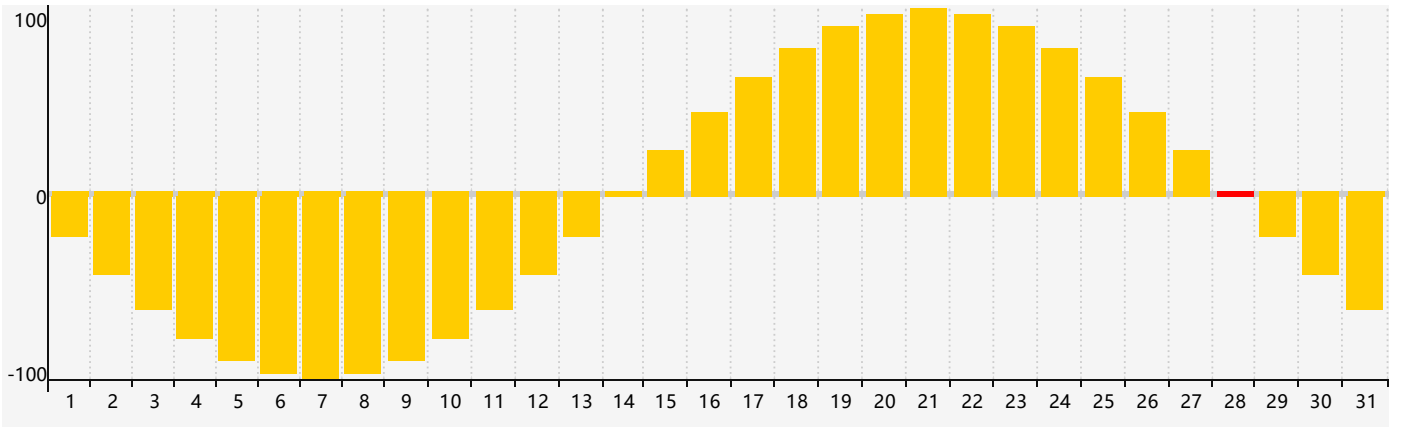

March 2024 Intellectual Biorhythm Charts

March 2024 Emotional Biorhythm Charts

March 2024 Physical Biorhythm Charts

March 2024

SUN	MON	TUE	WED	THU	FRI	SAT
25	26	27	28	29 Emotional	1	2 Intellectual
3	4	5	6	7	8	9
10 Physical	11	12	13	14	15	16
17	18	19	20	21	22	23
24	25	26	27	28 Emotional	29	30
31	1	2 Physical	3	4 Intellectual	5	6