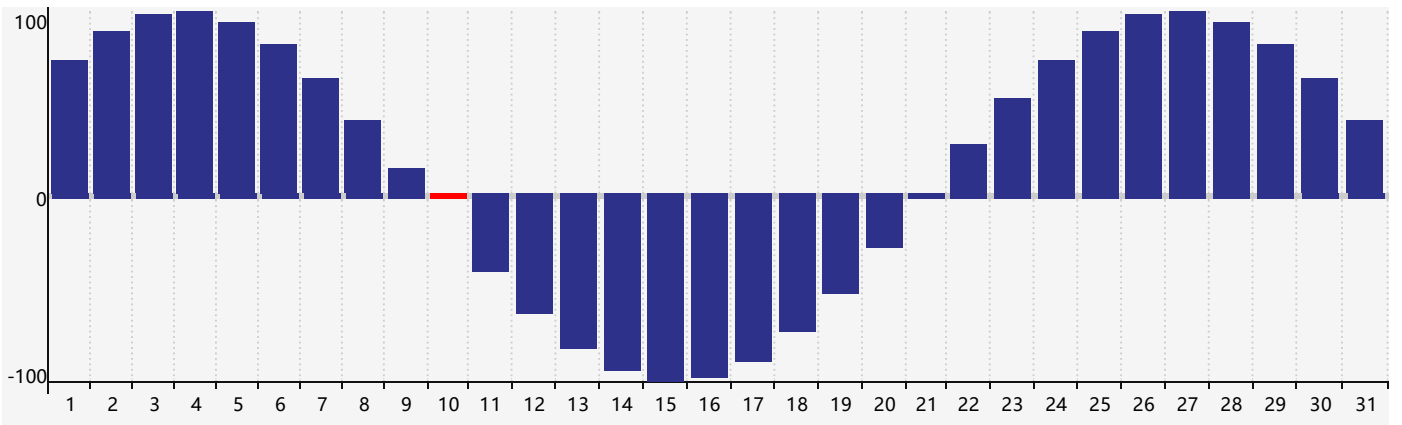

March 2024 Intellectual Biorhythm Charts

March 2024 Emotional Biorhythm Charts

March 2024 Physical Biorhythm Charts

March 2024

SUN	MON	TUE	WED	THU	FRI	SAT
25	26 Intellectual	27	28	29	1	2
3	4	5 Emotional	6	7	8	9
10 Physical	11	12	13	14	15	16
17	18	19	20	21	22	23
24	25	26	27	28	29	30 Intellectual
31	1	2 Emotional Physical	3	4	5	6