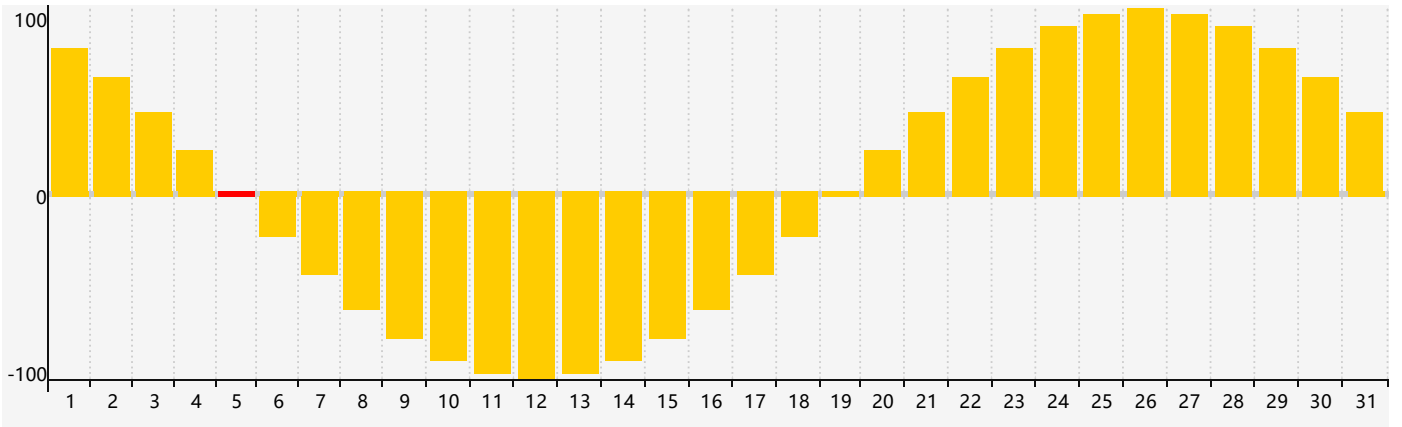

March 2024 Intellectual Biorhythm Charts

March 2024 Emotional Biorhythm Charts

March 2024 Physical Biorhythm Charts

March 2024

SUN	MON	TUE	WED	THU	FRI	SAT
25	26 Intellectual	27	28	29	1	2
3	4	5 Emotional	6	7	8	9
10 Physical	11	12	13	14	15	16
17	18	19	20	21	22	23
24	25	26	27	28	29	30 Intellectual
31	1	2 Emotional Physical	3	4	5	6