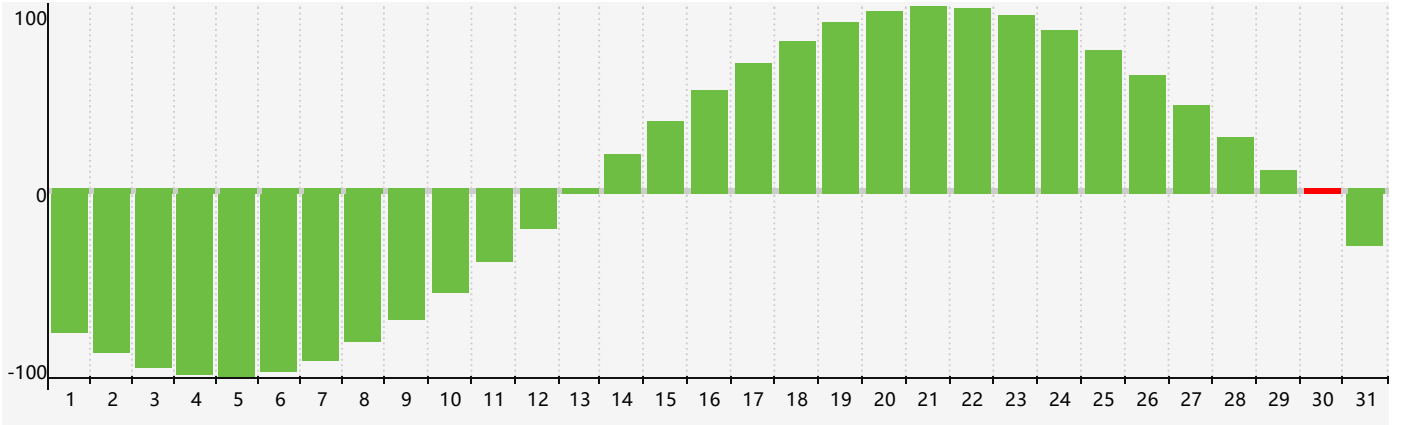

March 2024 Intellectual Biorhythm Charts

March 2024 Emotional Biorhythm Charts

March 2024 Physical Biorhythm Charts

March 2024

SUN	MON	TUE	WED	THU	FRI	SAT
25	26 Intellectual	27	28	29	1	2
3	4	5 Emotional	6	7	8	9
10 Physical	11	12	13	14	15	16
17	18	19	20	21	22	23
24	25	26	27	28	29	30 Intellectual
31	1	2 Emotional Physical	3	4	5	6