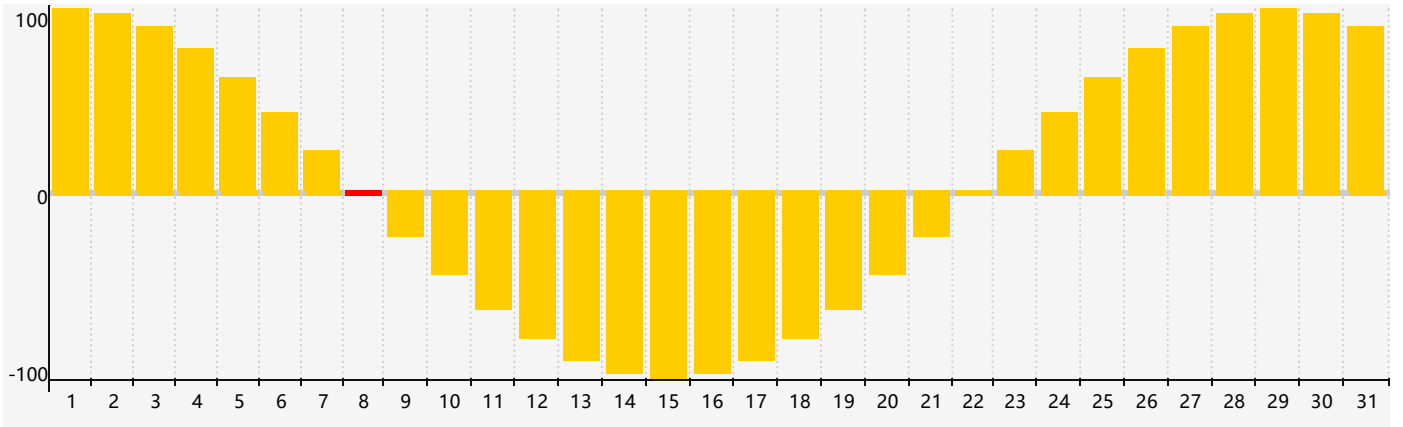

March 2024 Emotional Biorhythm Charts

March 2024

SUN	MON	TUE	WED	THU	FRI	SAT
25	26	27	28	29	1	2
3	4	5	6	7	8 Emotional	9
10	11	12	13	14	15	16
17	18	19	20	21	22	23
24	25	26	27	28	29	30
31	1	2	3	4	5 Emotional	6