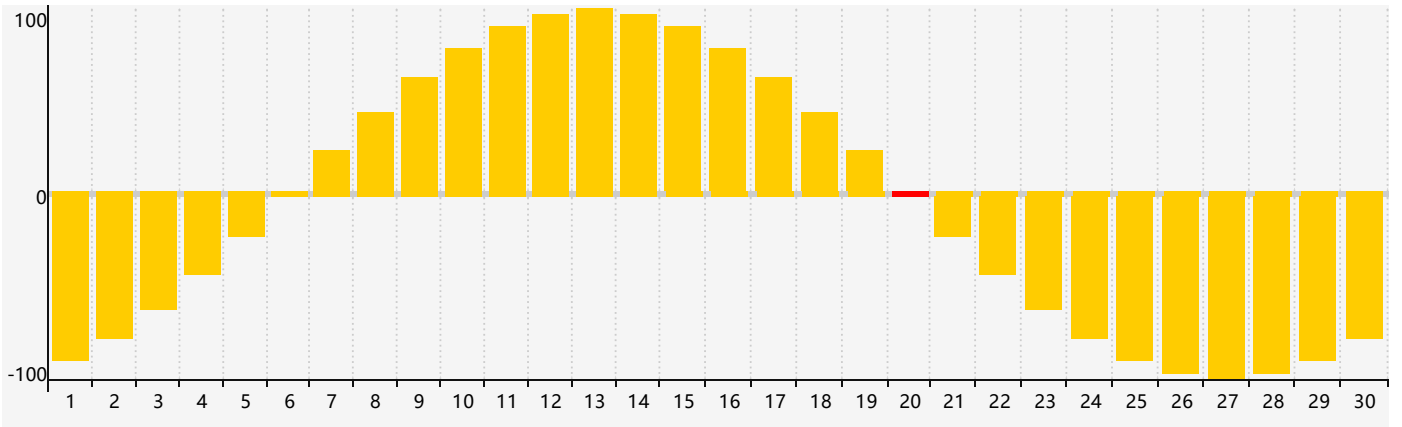

April 2024 Intellectual Biorhythm Charts

April 2024 Emotional Biorhythm Charts

April 2024 Physical Biorhythm Charts

April 2024

| SUN | MON | TUE | WED | THU | FRI | SAT |
|-----------------------------------|-----|-----|-----|-------------------------------|-----|--------------------------------|
| 31 | 1 | 2 | 3 | 4 | 5 | 6 |
| 7 | 8 | 9 | 10 | 11 | 12 | 13 |
| 14 | 15 | 16 | 17 | 18 <small>Physical</small> | 19 | 20 <small>Emotional</small> |
| 21 <small>Intellectual</small> | 22 | 23 | 24 | 25 | 26 | 27 |
| 28 | 29 | 30 | 1 | 2 | 3 | 4 |