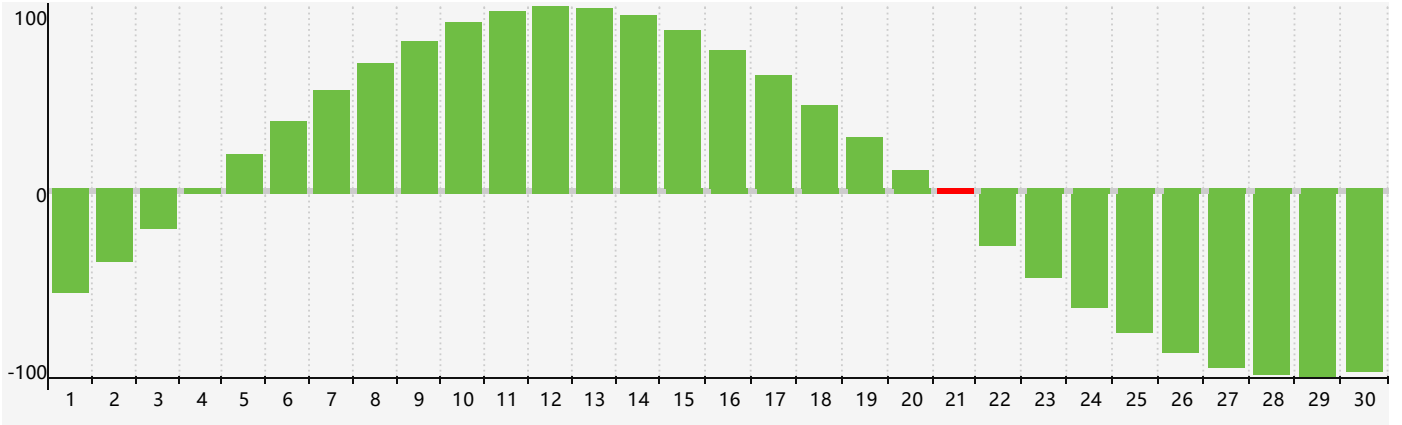

April 2024 Intellectual Biorhythm Charts

April 2024 Emotional Biorhythm Charts

April 2024 Physical Biorhythm Charts

April 2024

| SUN | MON | TUE | WED | THU | FRI | SAT |
|-----------------------------------|-----|-----|-----|-------------------------------|-----|--------------------------------|
| 31 | 1 | 2 | 3 | 4 | 5 | 6 |
| 7 | 8 | 9 | 10 | 11 | 12 | 13 |
| 14 | 15 | 16 | 17 | 18 <small>Physical</small> | 19 | 20 <small>Emotional</small> |
| 21 <small>Intellectual</small> | 22 | 23 | 24 | 25 | 26 | 27 |
| 28 | 29 | 30 | 1 | 2 | 3 | 4 |