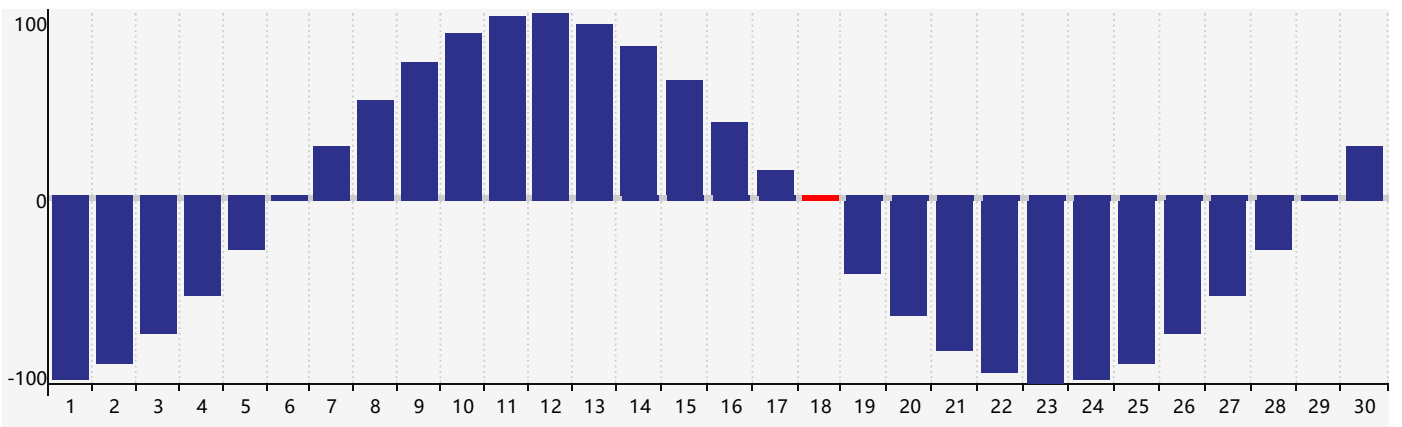

April 2024 Intellectual Biorhythm Charts

April 2024 Emotional Biorhythm Charts

April 2024 Physical Biorhythm Charts

April 2024

| SUN | MON | TUE | WED | THU | FRI | SAT |
|-----------------------------------|-----|-----|-----|-------------------------------|-----|--------------------------------|
| 31 | 1 | 2 | 3 | 4 | 5 | 6 |
| 7 | 8 | 9 | 10 | 11 | 12 | 13 |
| 14 | 15 | 16 | 17 | 18 <small>Physical</small> | 19 | 20 <small>Emotional</small> |
| 21 <small>Intellectual</small> | 22 | 23 | 24 | 25 | 26 | 27 |
| 28 | 29 | 30 | 1 | 2 | 3 | 4 |