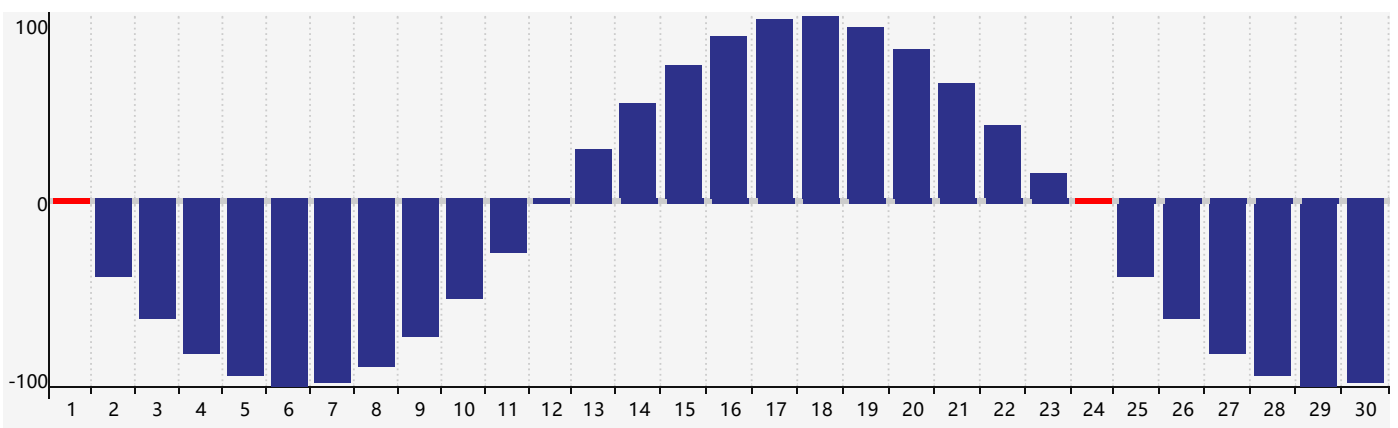

April 2024 Intellectual Biorhythm Charts

April 2024 Emotional Biorhythm Charts

April 2024 Physical Biorhythm Charts

April 2024

SUN	MON	TUE	WED	THU	FRI	SAT
31	1 Physical	2	3	4	5 Intellectual	6 Emotional
7	8	9	10	11	12	13
14	15	16	17	18	19	20
21	22	23	24 Physical	25	26	27
28	29	30	1	2	3	4 Emotional