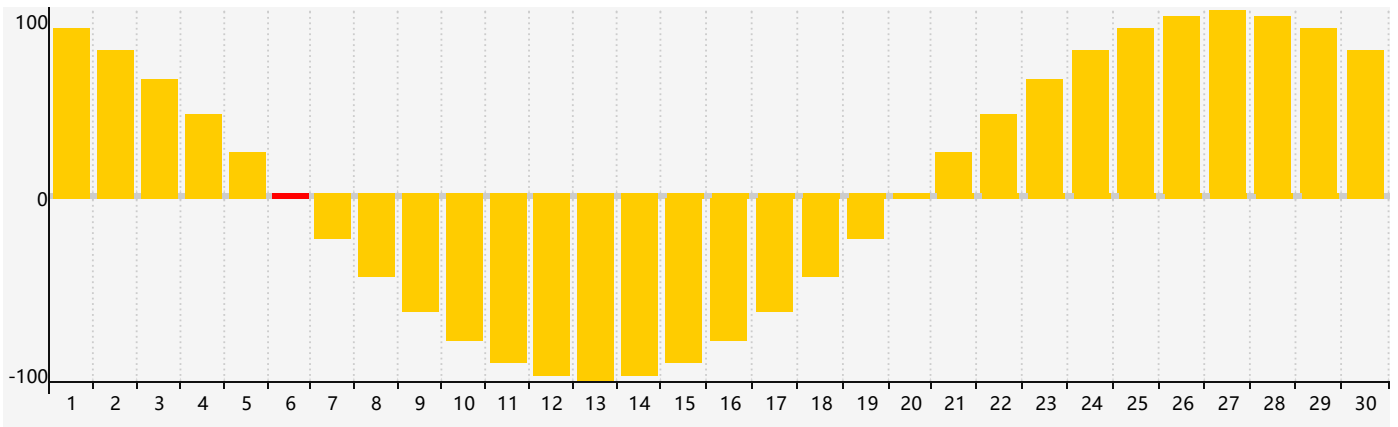

April 2024 Intellectual Biorhythm Charts

April 2024 Emotional Biorhythm Charts

April 2024 Physical Biorhythm Charts

April 2024

SUN	MON	TUE	WED	THU	FRI	SAT
31	1 Physical	2	3	4	5 Intellectual	6 Emotional
7	8	9	10	11	12	13
14	15	16	17	18	19	20
21	22	23	24 Physical	25	26	27
28	29	30	1	2	3	4 Emotional