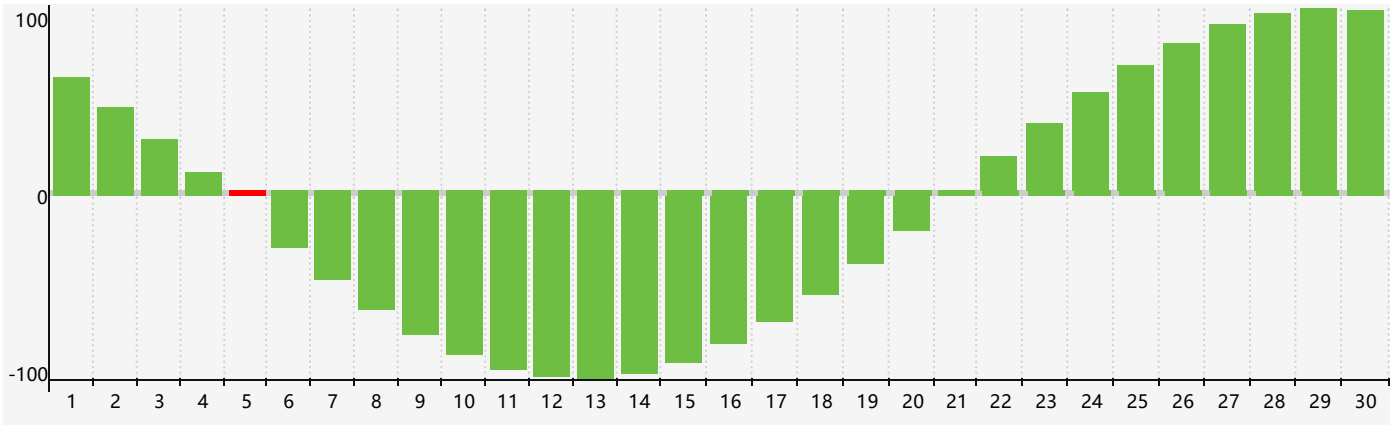

April 2024 Intellectual Biorhythm Charts

April 2024 Emotional Biorhythm Charts

April 2024 Physical Biorhythm Charts

April 2024

SUN	MON	TUE	WED	THU	FRI	SAT
31	1 Physical	2	3	4	5 Intellectual	6 Emotional
7	8	9	10	11	12	13
14	15	16	17	18	19	20
21	22	23	24 Physical	25	26	27
28	29	30	1	2	3	4 Emotional