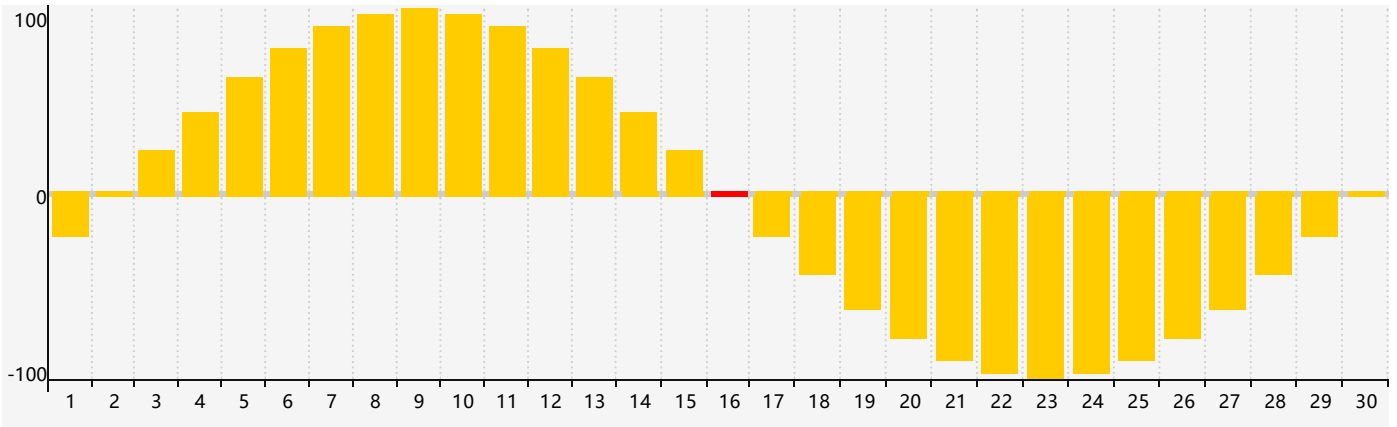

April 2024 Intellectual Biorhythm Charts

April 2024 Emotional Biorhythm Charts

April 2024 Physical Biorhythm Charts

April 2024

SUN	MON	TUE	WED	THU	FRI	SAT
31 	1 	2 	3 	4 	5 	6 
7 	8 	9 	10 	11 	12 	13 
14 	15 	16 Emotional 	17 	18 	19 	20 Physical 
21 	22 	23 	24 	25 	26 Intellectual 	27 
28 	29 	30 	1 	2 	3 	4 