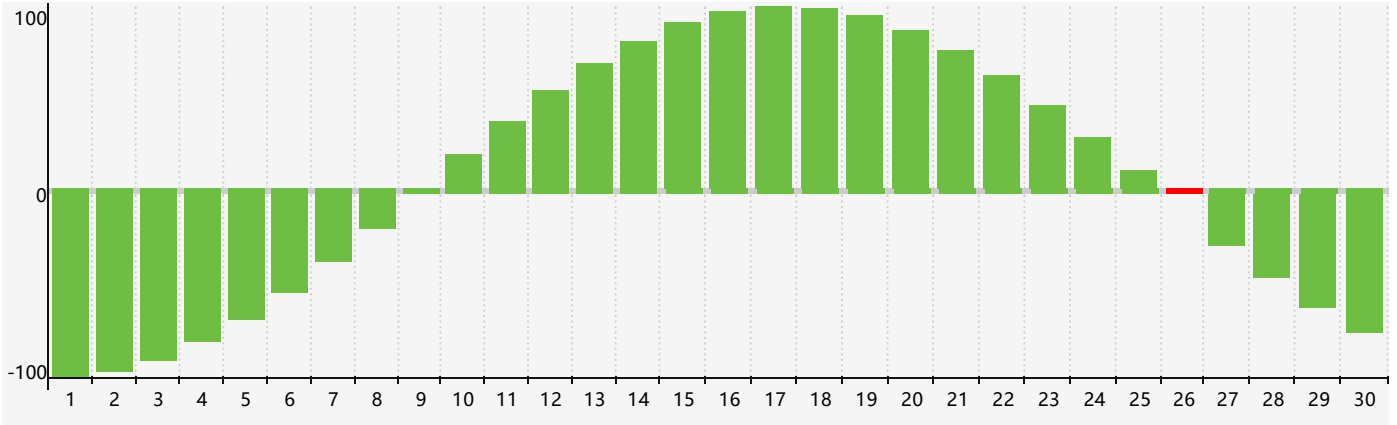

April 2024 Intellectual Biorhythm Charts

April 2024 Emotional Biorhythm Charts

April 2024 Physical Biorhythm Charts

April 2024

SUN	MON	TUE	WED	THU	FRI	SAT
31 	1 	2 	3 	4 	5 	6 
7 	8 	9 	10 	11 	12 	13 
14 	15 	16 Emotional 	17 	18 	19 	20 Physical 
21 	22 	23 	24 	25 	26 Intellectual 	27 
28 	29 	30 	1 	2 	3 	4 