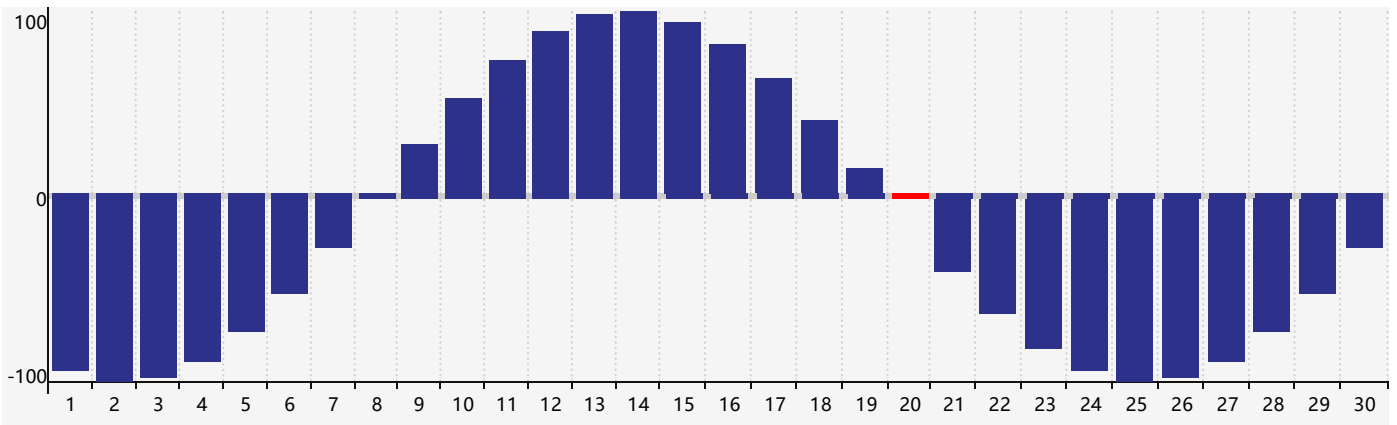

April 2024 Intellectual Biorhythm Charts

April 2024 Emotional Biorhythm Charts

April 2024 Physical Biorhythm Charts

April 2024

SUN	MON	TUE	WED	THU	FRI	SAT
31 	1 	2 	3 	4 	5 	6 
7 	8 	9 	10 	11 	12 	13 
14 	15 	16 Emotional 	17 	18 	19 	20 Physical 
21 	22 	23 	24 	25 	26 Intellectual 	27 
28 	29 	30 	1 	2 	3 	4 