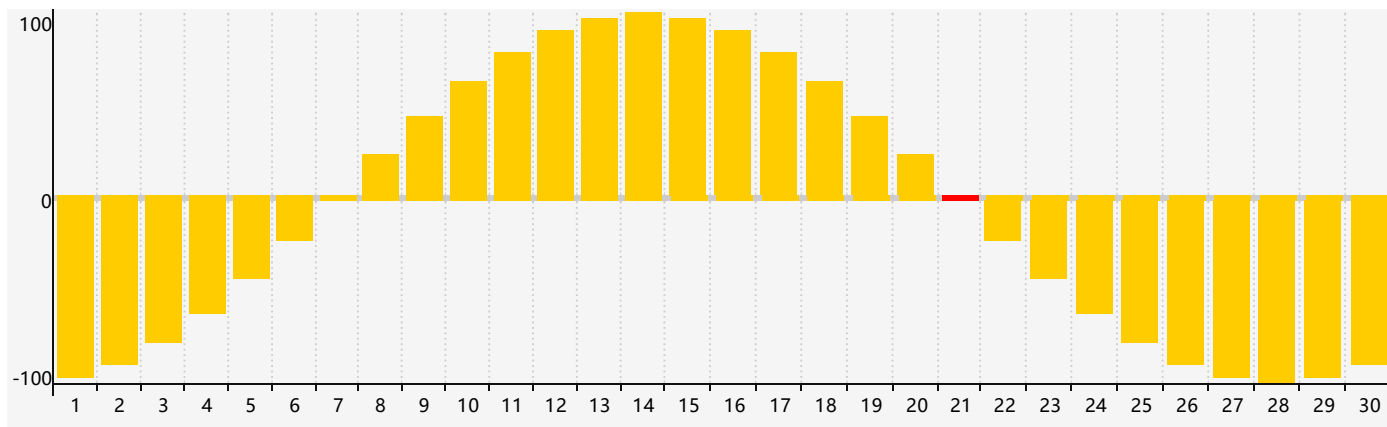

April 2024 Intellectual Biorhythm Charts

April 2024 Emotional Biorhythm Charts

April 2024 Physical Biorhythm Charts

April 2024

SUN	MON	TUE	WED	THU	FRI	SAT
31 Physical 	1 	2 	3 	4 	5 	6
7 Intellectual 	8 	9 	10 	11 	12 	13
14 	15 	16 	17 	18 	19 	20
21 Emotional 	22 	23 Physical 	24 	25 	26 	27
28 	29 	30 	1 	2 	3 	4