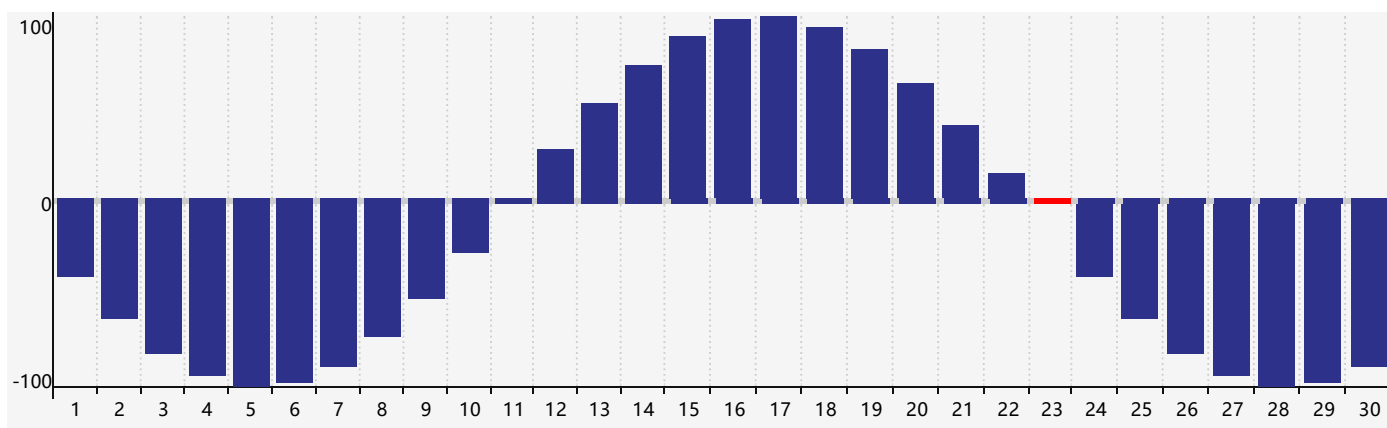

April 2024 Intellectual Biorhythm Charts

April 2024 Emotional Biorhythm Charts

April 2024 Physical Biorhythm Charts

April 2024

SUN	MON	TUE	WED	THU	FRI	SAT
31 Physical 	1 	2 	3 	4 	5 	6
7 Intellectual 	8 	9 	10 	11 	12 	13
14 	15 	16 	17 	18 	19 	20
21 Emotional 	22 	23 Physical 	24 	25 	26 	27
28 	29 	30 	1 	2 	3 	4