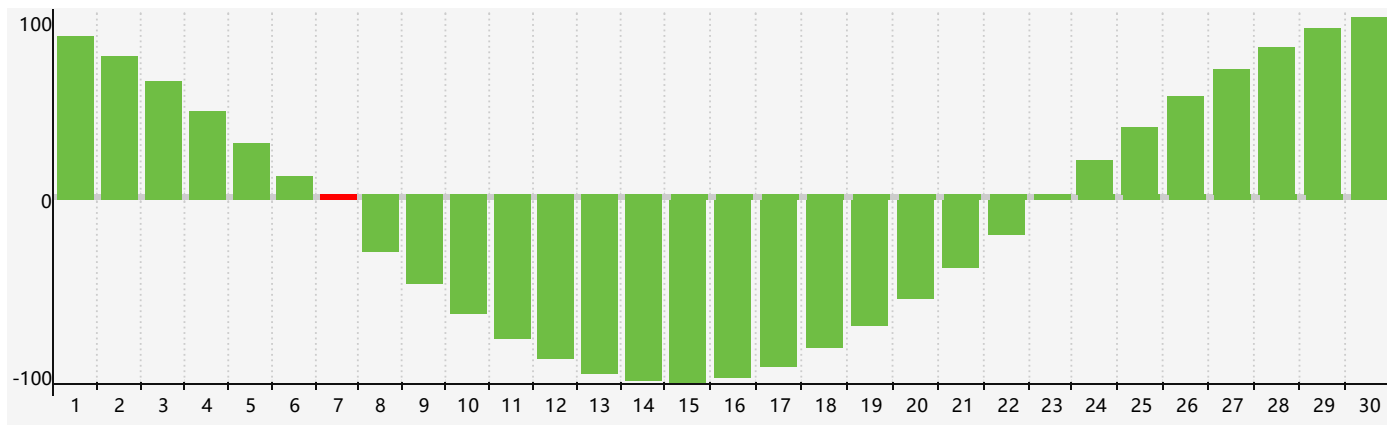

April 2024 Intellectual Biorhythm Charts

April 2024 Emotional Biorhythm Charts

April 2024 Physical Biorhythm Charts

April 2024

SUN	MON	TUE	WED	THU	FRI	SAT
31 Physical 	1 	2 	3 	4 	5 	6
7 Intellectual 	8 	9 	10 	11 	12 	13
14 	15 	16 	17 	18 	19 	20
21 Emotional 	22 	23 Physical 	24 	25 	26 	27
28 	29 	30 	1 	2 	3 	4