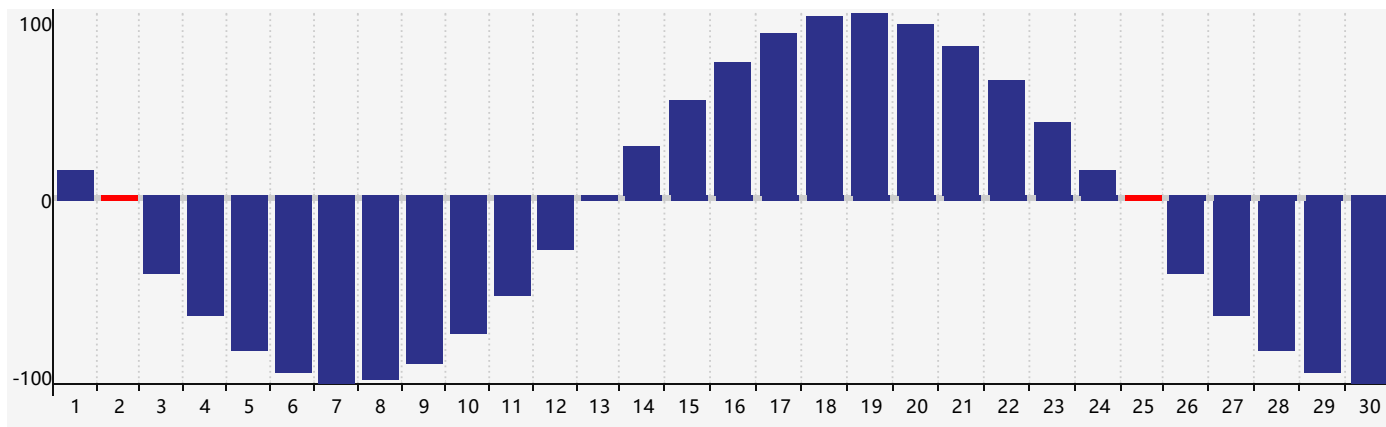

April 2024 Intellectual Biorhythm Charts

April 2024 Emotional Biorhythm Charts

April 2024 Physical Biorhythm Charts

April 2024

SUN	MON	TUE	WED	THU	FRI	SAT
31	1	2 Physical	3	4 Intellectual	5	6
7	8	9	10	11	12	13
14	15	16	17	18	19	20
21	22	23	24	25 Emotional Physical	26	27
28	29	30	1	2	3	4