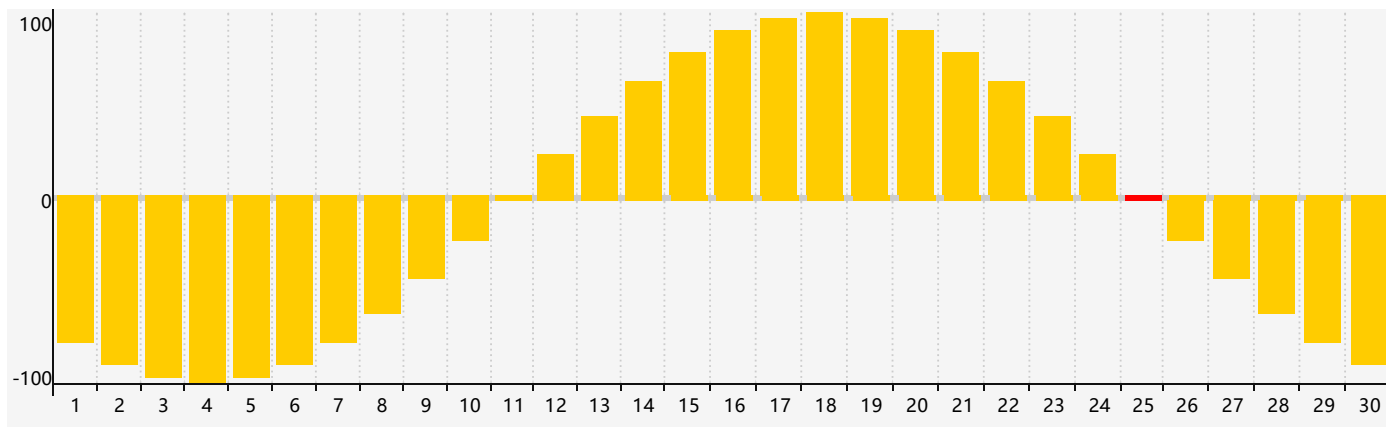

April 2024 Intellectual Biorhythm Charts

April 2024 Emotional Biorhythm Charts

April 2024 Physical Biorhythm Charts

April 2024

SUN	MON	TUE	WED	THU	FRI	SAT
31	1	2 Physical	3	4 Intellectual	5	6
7	8	9	10	11	12	13
14	15	16	17	18	19	20
21	22	23	24	25 Emotional Physical	26	27
28	29	30	1	2	3	4