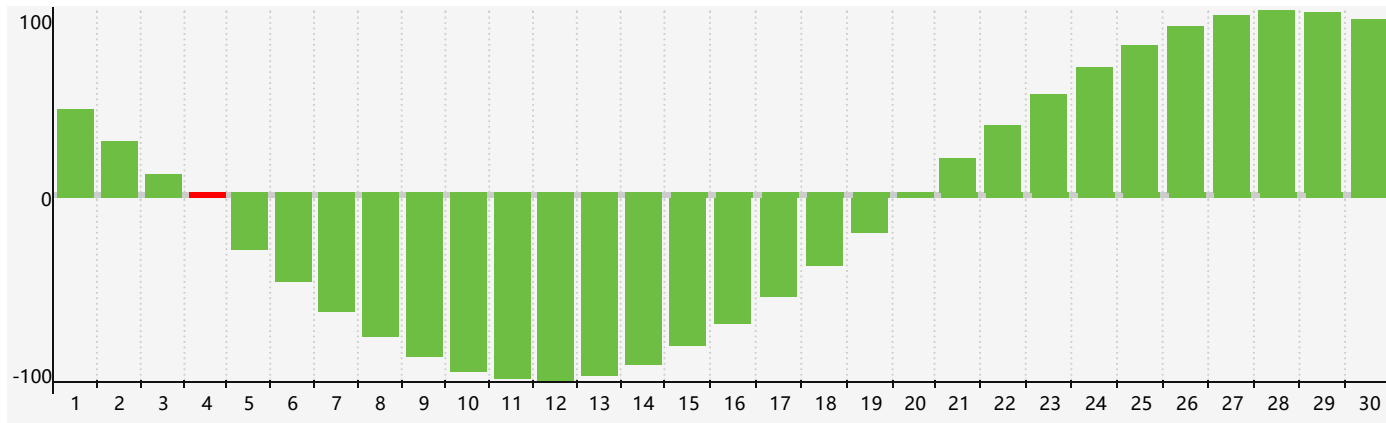

April 2024 Intellectual Biorhythm Charts

April 2024 Emotional Biorhythm Charts

April 2024 Physical Biorhythm Charts

April 2024

SUN	MON	TUE	WED	THU	FRI	SAT
31	1	2 Physical	3	4 Intellectual	5	6
7	8	9	10	11	12	13
14	15	16	17	18	19	20
21	22	23	24	25 Emotional Physical	26	27
28	29	30	1	2	3	4