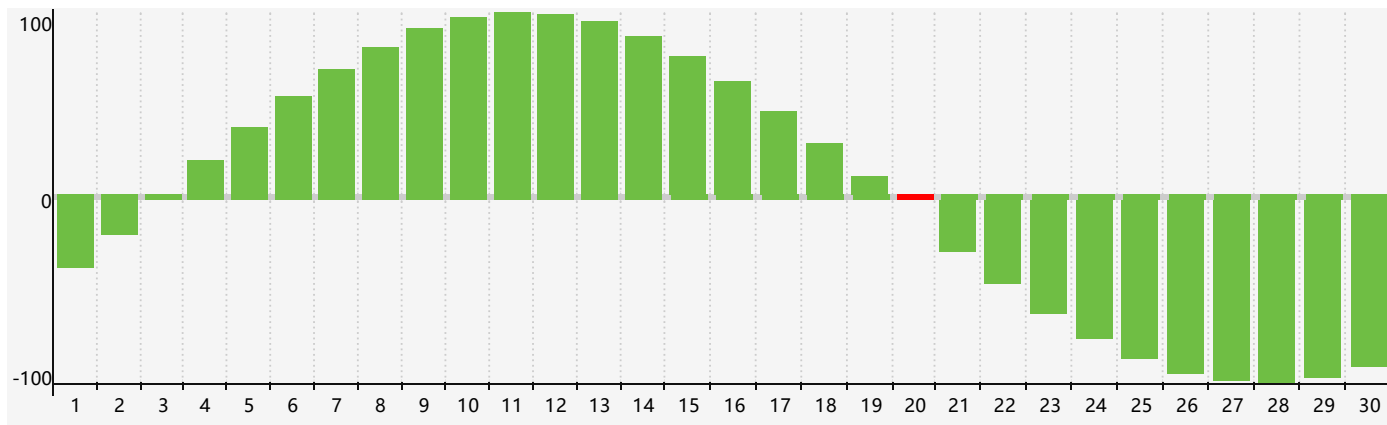

April 2024 Intellectual Biorhythm Charts

April 2024 Emotional Biorhythm Charts

April 2024 Physical Biorhythm Charts

April 2024

SUN	MON	TUE	WED	THU	FRI	SAT
31 	1 	2 	3 	4 	5 	6 
7 	8 	9 	10 Emotional 	11 	12 	13 
14 	15 	16 	17 	18 	19 	20 Intellectual 
21 	22 Physical 	23 	24 	25 	26 	27 
28 	29 	30 	1 	2 	3 	4 