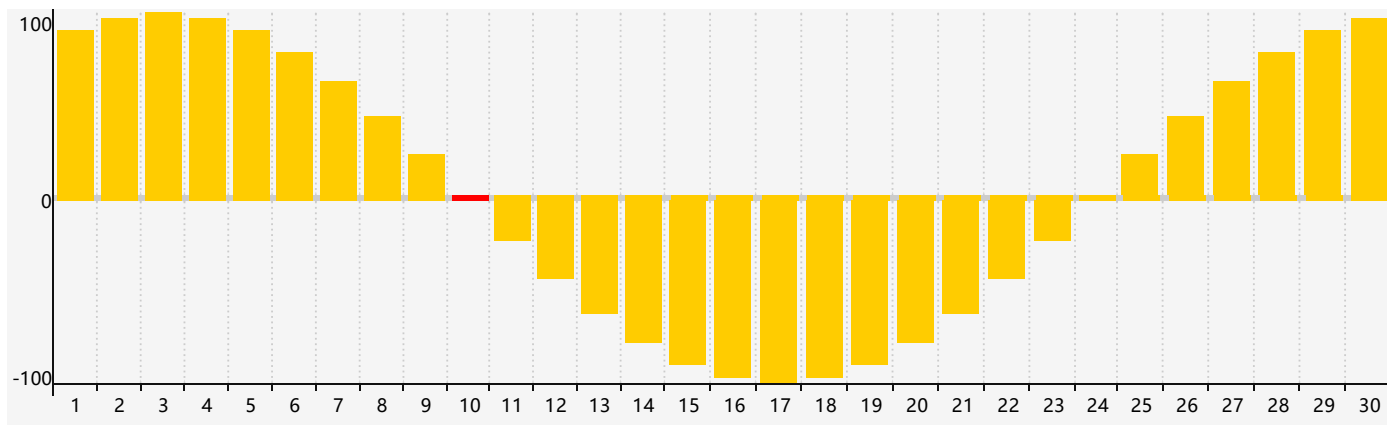

April 2024 Intellectual Biorhythm Charts

April 2024 Emotional Biorhythm Charts

April 2024 Physical Biorhythm Charts

April 2024

SUN	MON	TUE	WED	THU	FRI	SAT
31 	1 	2 	3 	4 	5 	6 
7 	8 	9 	10 Emotional 	11 	12 	13 
14 	15 	16 	17 	18 	19 	20 Intellectual 
21 	22 Physical 	23 	24 	25 	26 	27 
28 	29 	30 	1 	2 	3 	4 