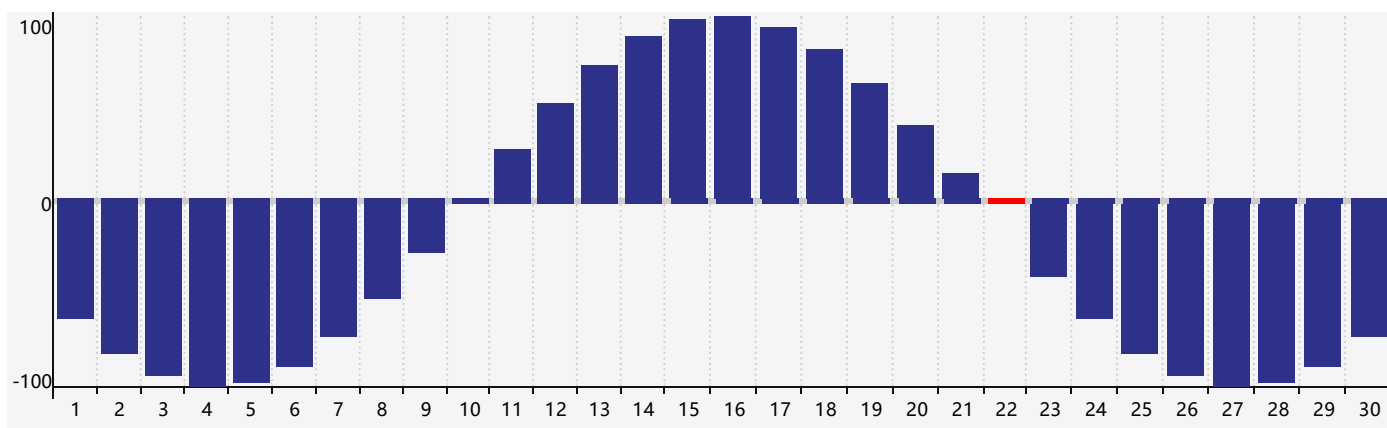

April 2024 Intellectual Biorhythm Charts

April 2024 Emotional Biorhythm Charts

April 2024 Physical Biorhythm Charts

April 2024

SUN	MON	TUE	WED	THU	FRI	SAT
31 	1 	2 	3 	4 	5 	6 
7 	8 	9 	10 Emotional 	11 	12 	13 
14 	15 	16 	17 	18 	19 	20 Intellectual 
21 	22 Physical 	23 	24 	25 	26 	27 
28 	29 	30 	1 	2 	3 	4 