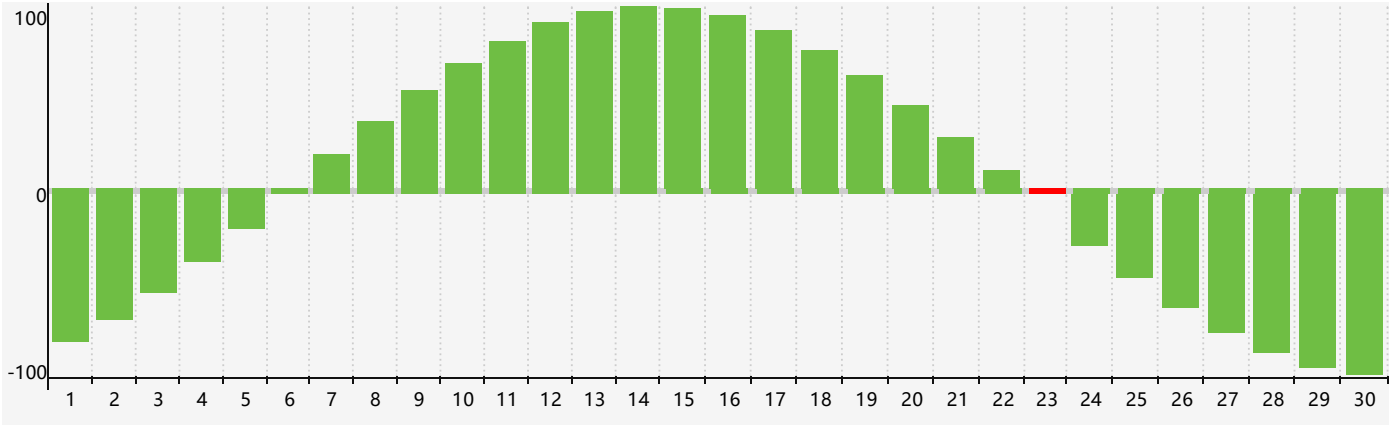

April 2024 Intellectual Biorhythm Charts

April 2024 Emotional Biorhythm Charts

April 2024 Physical Biorhythm Charts

April 2024

SUN	MON	TUE	WED	THU	FRI	SAT
31 	1 	2 	3 	4 	5 	6 
7 	8 	9 	10 	11 	12 	13 
14 	15 Emotional 	16 	17 	18 	19 	20 Physical 
21 	22 	23 Intellectual 	24 	25 	26 	27 
28 	29 	30 	1 	2 	3 	4 