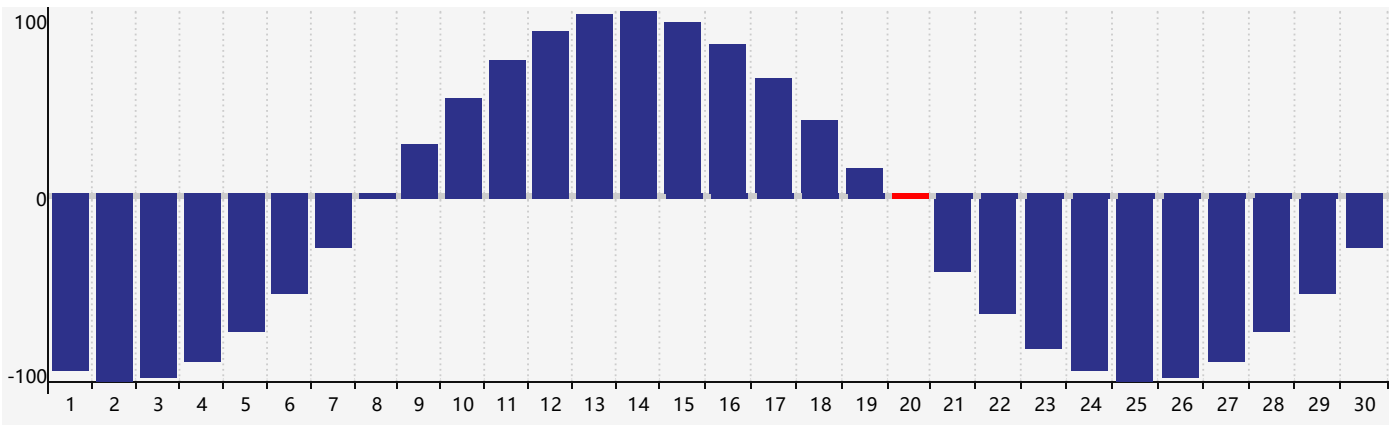

April 2024 Intellectual Biorhythm Charts

April 2024 Emotional Biorhythm Charts

April 2024 Physical Biorhythm Charts

April 2024

SUN	MON	TUE	WED	THU	FRI	SAT
31 	1 	2 	3 	4 	5 	6 
7 	8 	9 	10 	11 	12 	13 
14 	15 Emotional 	16 	17 	18 	19 	20 Physical 
21 	22 	23 Intellectual 	24 	25 	26 	27 
28 	29 	30 	1 	2 	3 	4 