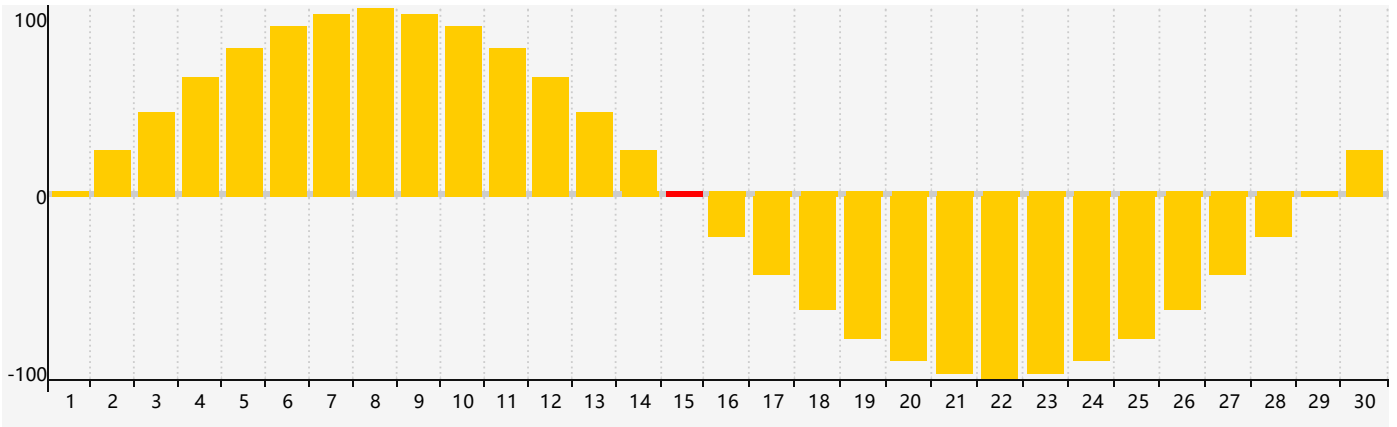

April 2024 Intellectual Biorhythm Charts

April 2024 Emotional Biorhythm Charts

April 2024 Physical Biorhythm Charts

April 2024

SUN	MON	TUE	WED	THU	FRI	SAT
31 	1 	2 	3 	4 	5 	6 
7 	8 	9 	10 	11 	12 	13 
14 	15 Emotional 	16 	17 	18 	19 	20 Physical 
21 	22 	23 Intellectual 	24 	25 	26 	27 
28 	29 	30 	1 	2 	3 	4 