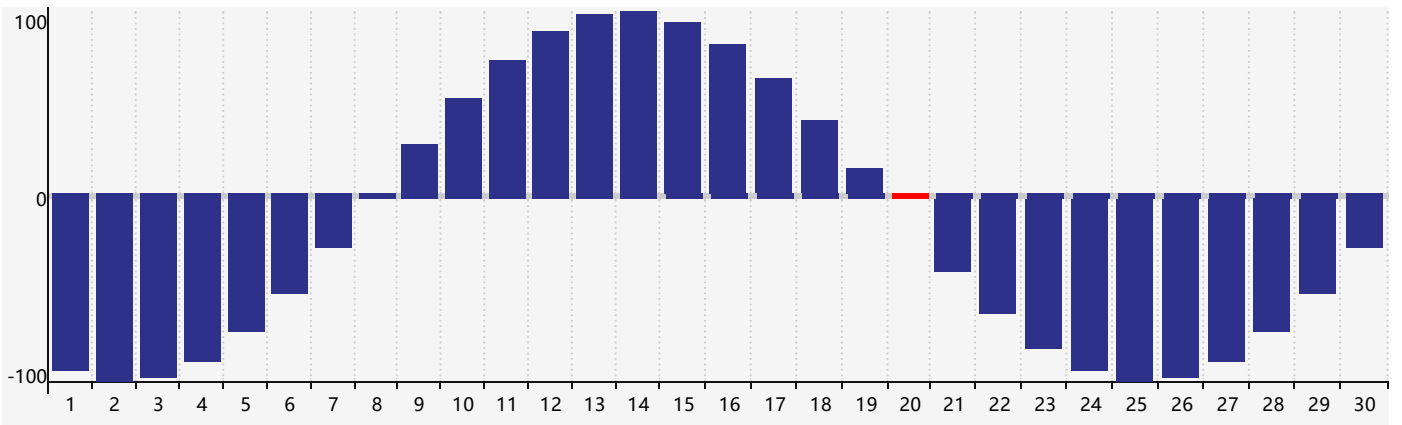

April 2024 Intellectual Biorhythm Charts

April 2024 Emotional Biorhythm Charts

April 2024 Physical Biorhythm Charts

April 2024

SUN	MON	TUE	WED	THU	FRI	SAT
31 	1 	2 	3 	4 	5 	6 
7 	8 	9 	10 	11 	12 Emotional 	13 
14 	15 	16 	17 	18 	19 	20 Physical 
21 	22 	23 	24 	25 Intellectual 	26 	27 
28 	29 	30 	1 	2 	3 	4 