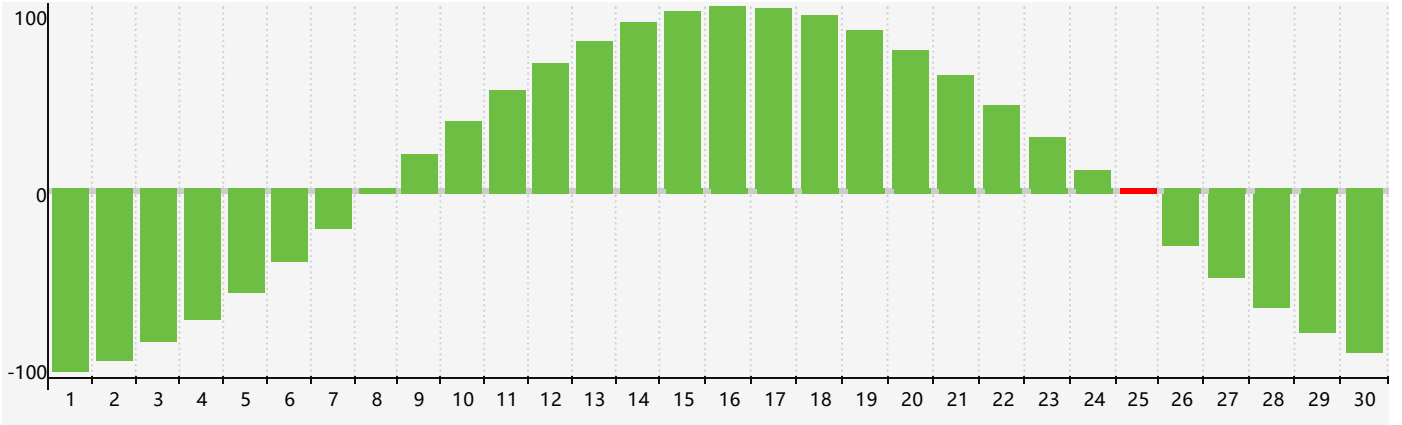

April 2024 Intellectual Biorhythm Charts

April 2024 Emotional Biorhythm Charts

April 2024 Physical Biorhythm Charts

April 2024

SUN	MON	TUE	WED	THU	FRI	SAT
31 	1 	2 	3 	4 	5 	6 
7 	8 	9 	10 	11 	12 Emotional 	13 
14 	15 	16 	17 	18 	19 	20 Physical 
21 	22 	23 	24 	25 Intellectual 	26 	27 
28 	29 	30 	1 	2 	3 	4 