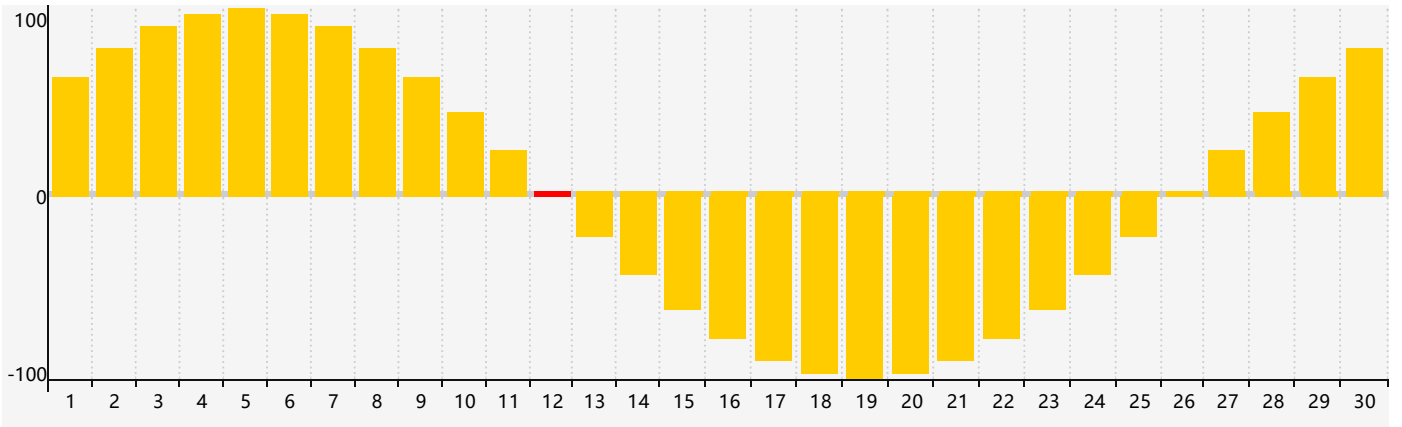

April 2024 Intellectual Biorhythm Charts

April 2024 Emotional Biorhythm Charts

April 2024 Physical Biorhythm Charts

April 2024

SUN	MON	TUE	WED	THU	FRI	SAT
31 	1 	2 	3 	4 	5 	6 
7 	8 	9 	10 	11 	12 Emotional 	13 
14 	15 	16 	17 	18 	19 	20 Physical 
21 	22 	23 	24 	25 Intellectual 	26 	27 
28 	29 	30 	1 	2 	3 	4 