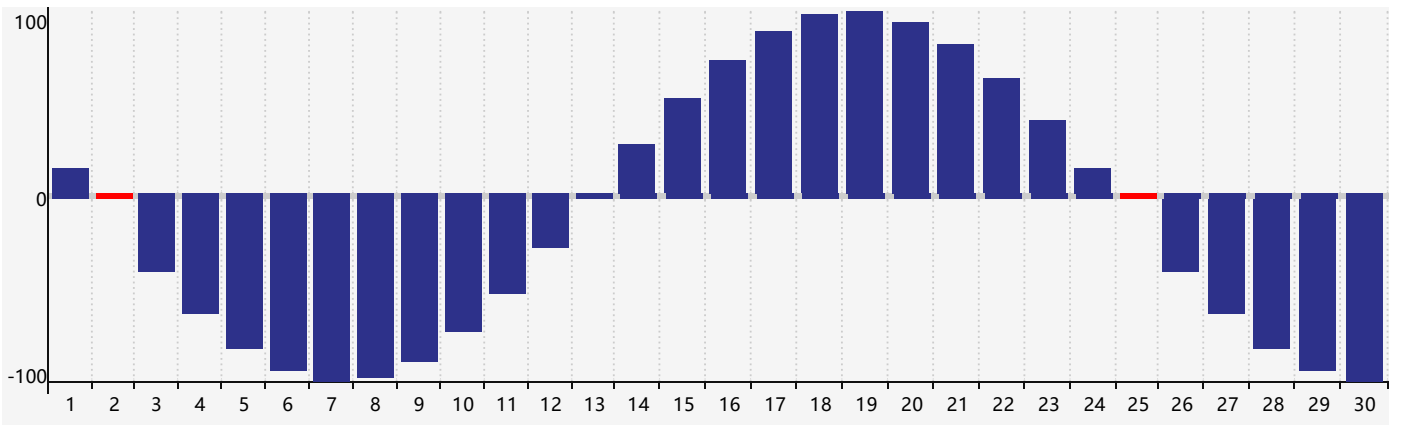

April 2024 Intellectual Biorhythm Charts

April 2024 Emotional Biorhythm Charts

April 2024 Physical Biorhythm Charts

April 2024

SUN	MON	TUE	WED	THU	FRI	SAT
31	1	2 Physical	3	4	5	6
7	8	9	10	11	12 Emotional	13
14	15	16	17	18	19	20 Intellectual
21	22	23	24	25 Physical	26	27
28	29	30	1	2	3	4