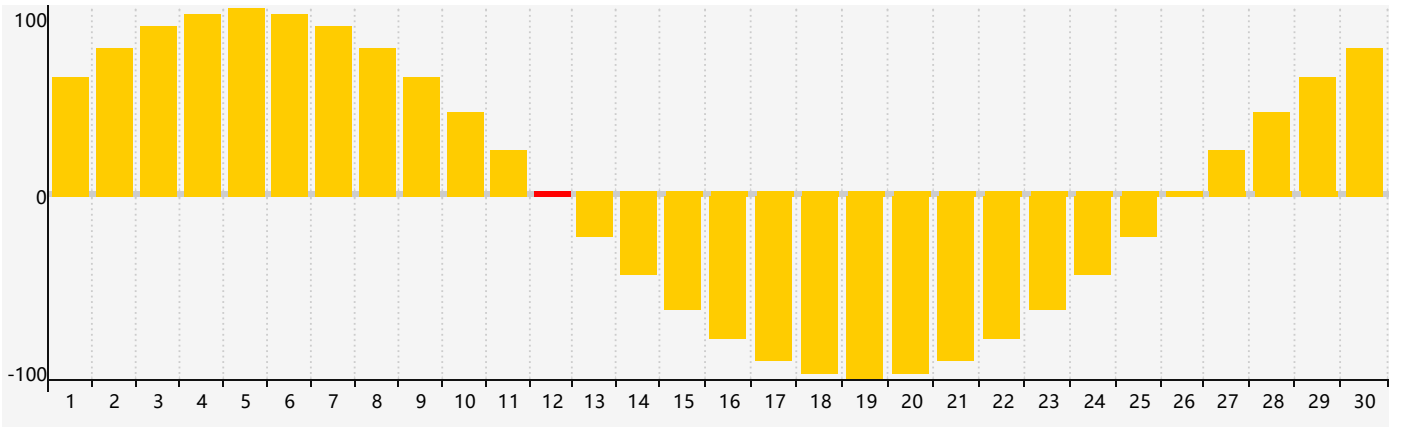

April 2024 Intellectual Biorhythm Charts

April 2024 Emotional Biorhythm Charts

April 2024 Physical Biorhythm Charts

April 2024

SUN	MON	TUE	WED	THU	FRI	SAT
31	1	2 Physical	3	4	5	6
7	8	9	10	11	12 Emotional	13
14	15	16	17	18	19	20 Intellectual
21	22	23	24	25 Physical	26	27
28	29	30	1	2	3	4