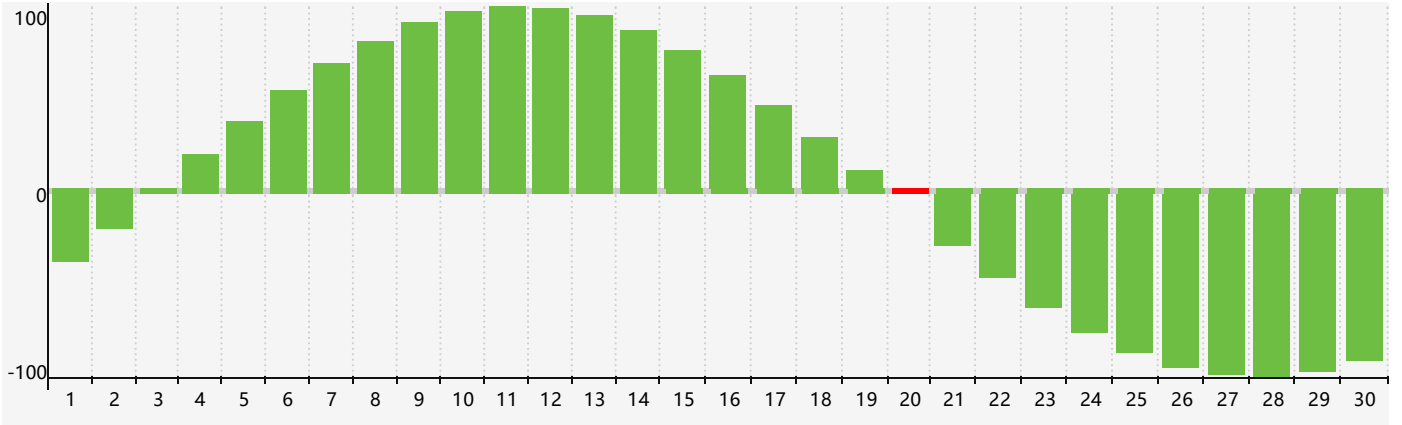

April 2024 Intellectual Biorhythm Charts

April 2024 Emotional Biorhythm Charts

April 2024 Physical Biorhythm Charts

April 2024

SUN	MON	TUE	WED	THU	FRI	SAT
31	1	2 Physical	3	4	5	6
7	8	9	10	11	12 Emotional	13
14	15	16	17	18	19	20 Intellectual
21	22	23	24	25 Physical	26	27
28	29	30	1	2	3	4