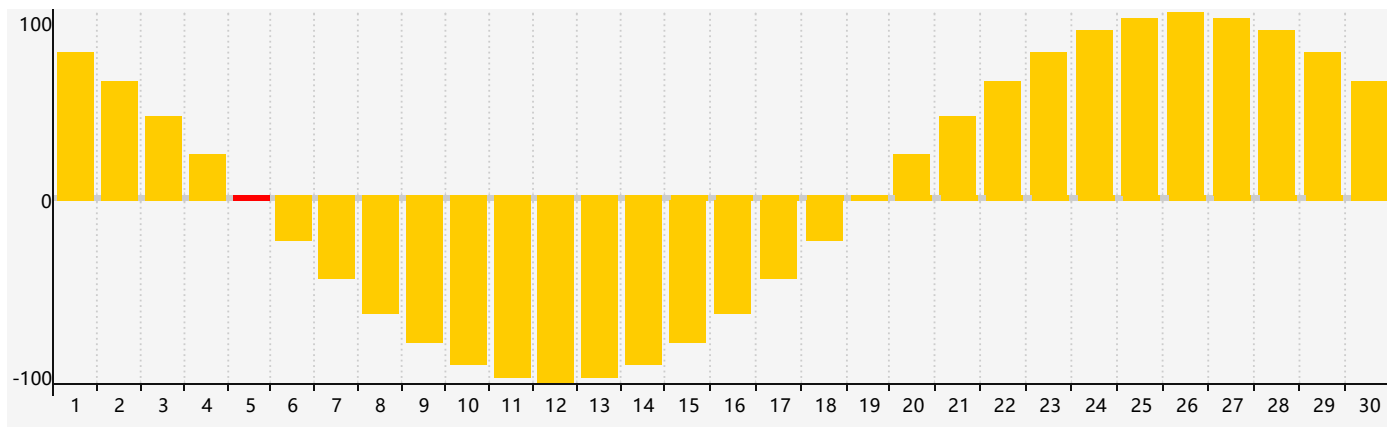

April 2024 Intellectual Biorhythm Charts

April 2024 Emotional Biorhythm Charts

April 2024 Physical Biorhythm Charts

April 2024

SUN	MON	TUE	WED	THU	FRI	SAT
31	1	2	3	4	5 <small>Intellectual Emotional</small>	6
7	8	9	10	11	12	13
14	15	16	17	18	19	20
21 <small>Physical</small>	22	23	24	25	26	27
28	29	30	1	2	3 <small>Emotional</small>	4