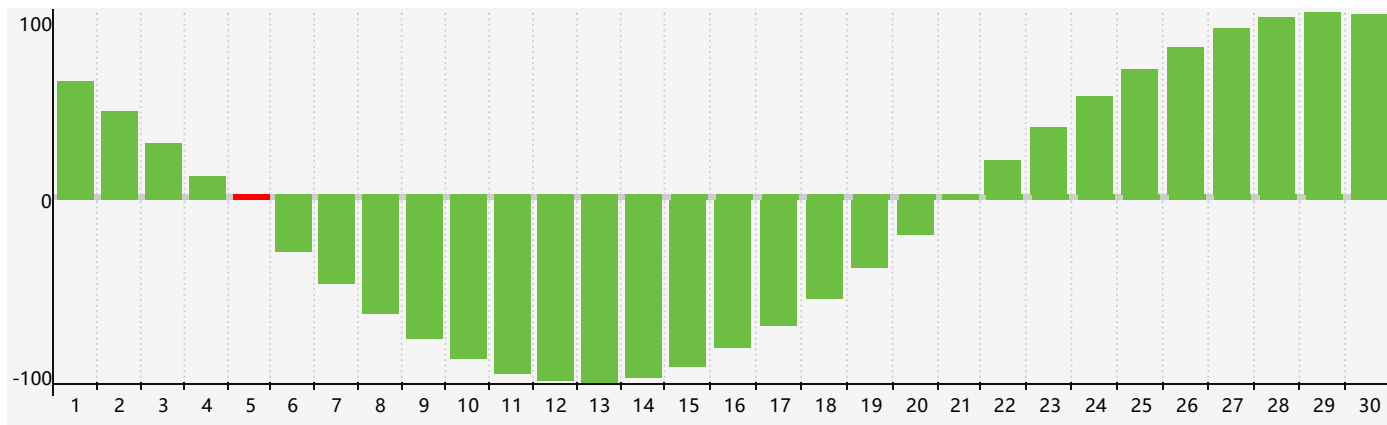

April 2024 Intellectual Biorhythm Charts

April 2024 Emotional Biorhythm Charts

April 2024 Physical Biorhythm Charts

April 2024

SUN	MON	TUE	WED	THU	FRI	SAT
31	1	2	3	4	5 <small>Intellectual Emotional</small>	6
7	8	9	10	11	12	13
14	15	16	17	18	19	20
21 <small>Physical</small>	22	23	24	25	26	27
28	29	30	1	2	3 <small>Emotional</small>	4