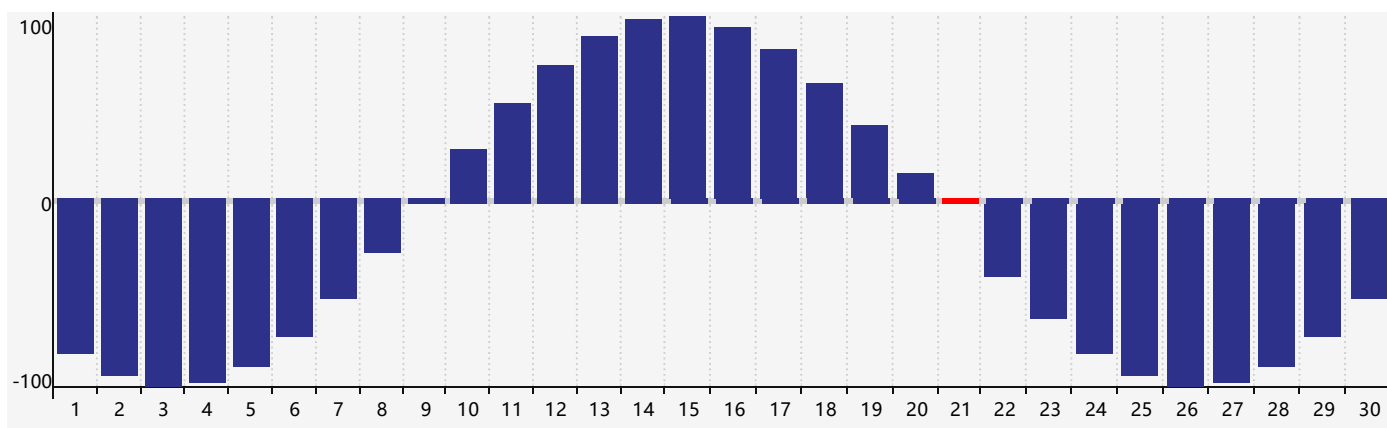

April 2024 Intellectual Biorhythm Charts

April 2024 Emotional Biorhythm Charts

April 2024 Physical Biorhythm Charts

April 2024

SUN	MON	TUE	WED	THU	FRI	SAT
31	1	2	3	4	5 <small>Intellectual Emotional</small>	6
7	8	9	10	11	12	13
14	15	16	17	18	19	20
21 <small>Physical</small>	22	23	24	25	26	27
28	29	30	1	2	3 <small>Emotional</small>	4