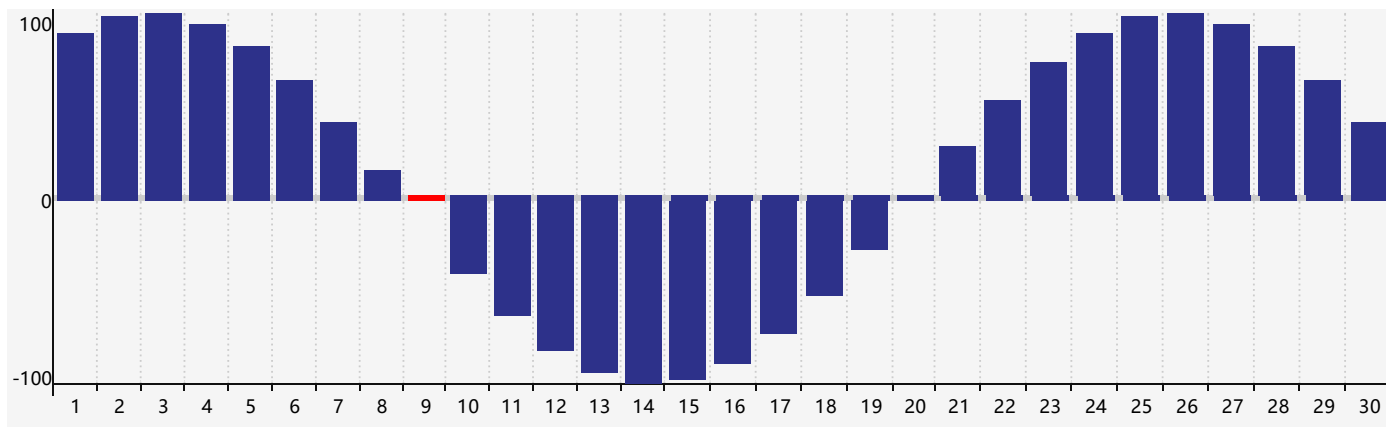

April 2024 Intellectual Biorhythm Charts

April 2024 Emotional Biorhythm Charts

April 2024 Physical Biorhythm Charts

April 2024

SUN	MON	TUE	WED	THU	FRI	SAT
31	1	2	3	4	5	6
7	8	9 Physical	10	11	12	13
14	15	16	17 Emotional	18	19	20
21	22 Intellectual	23	24	25	26	27
28	29	30	1	2 Physical	3	4