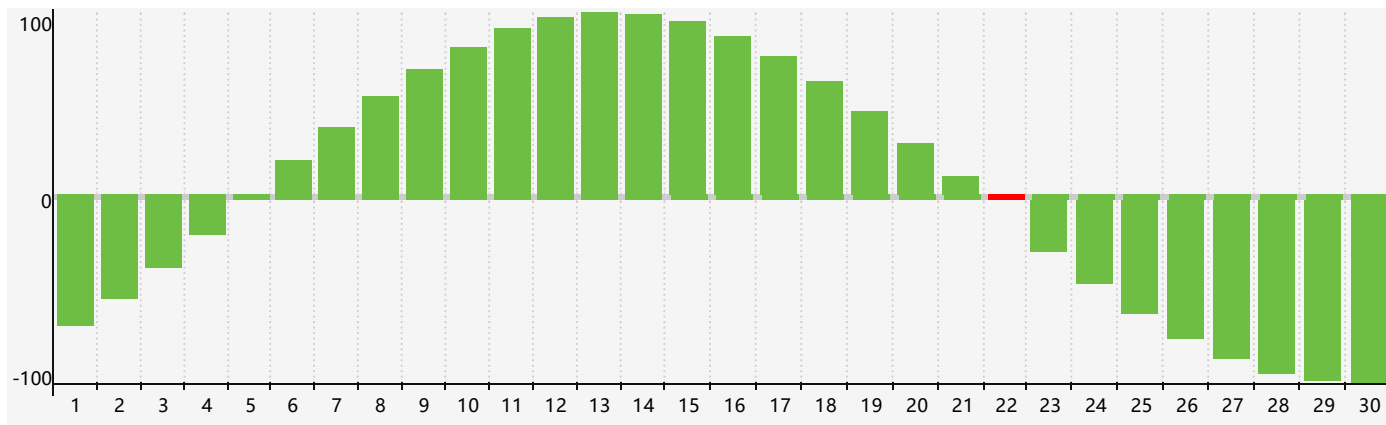

April 2024 Intellectual Biorhythm Charts

April 2024 Emotional Biorhythm Charts

April 2024 Physical Biorhythm Charts

April 2024

SUN	MON	TUE	WED	THU	FRI	SAT
31	1	2	3	4	5	6
7	8	9 Physical	10	11	12	13
14	15	16	17 Emotional	18	19	20
21	22 Intellectual	23	24	25	26	27
28	29	30	1	2 Physical	3	4