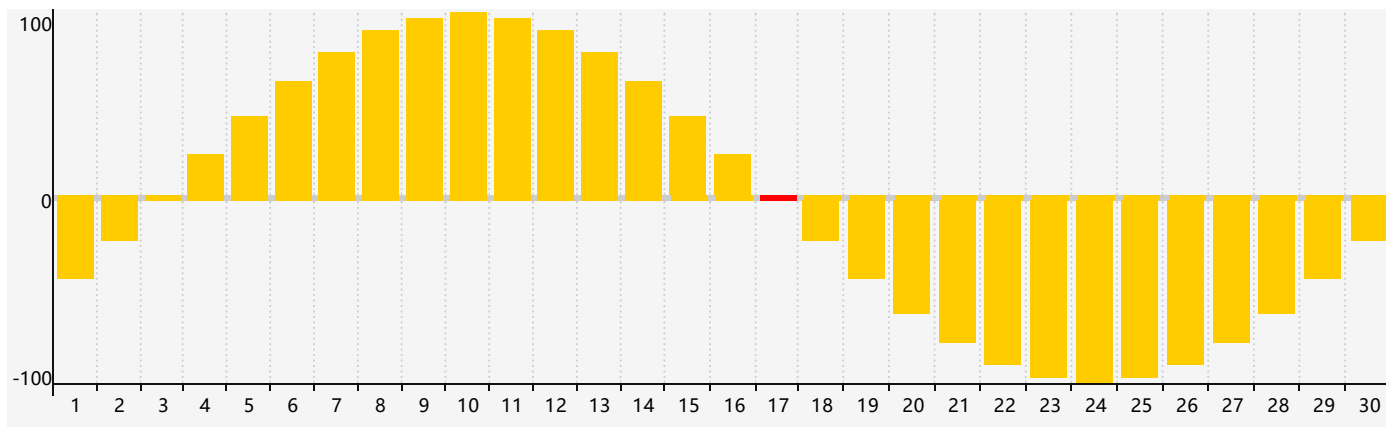

April 2024 Intellectual Biorhythm Charts

April 2024 Emotional Biorhythm Charts

April 2024 Physical Biorhythm Charts

April 2024

SUN	MON	TUE	WED	THU	FRI	SAT
31	1	2	3	4	5	6
7	8	9 Physical	10	11	12	13
14	15	16	17 Emotional	18	19	20
21	22 Intellectual	23	24	25	26	27
28	29	30	1	2 Physical	3	4