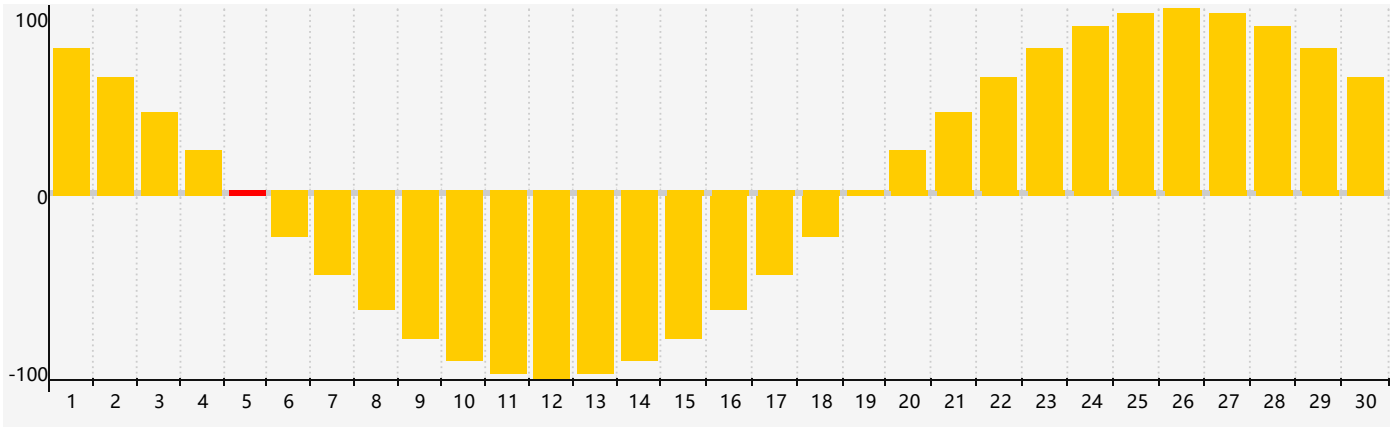

## April 2024 Emotional Biorhythm Charts

# April 2024

SUN	MON	TUE	WED	THU	FRI	SAT
31	1	2	3	4	5 Emotional	6
7	8	9	10	11	12	13
14	15	16	17	18	19	20
21	22	23	24	25	26	27
28	29	30	1	2	3 Emotional	4