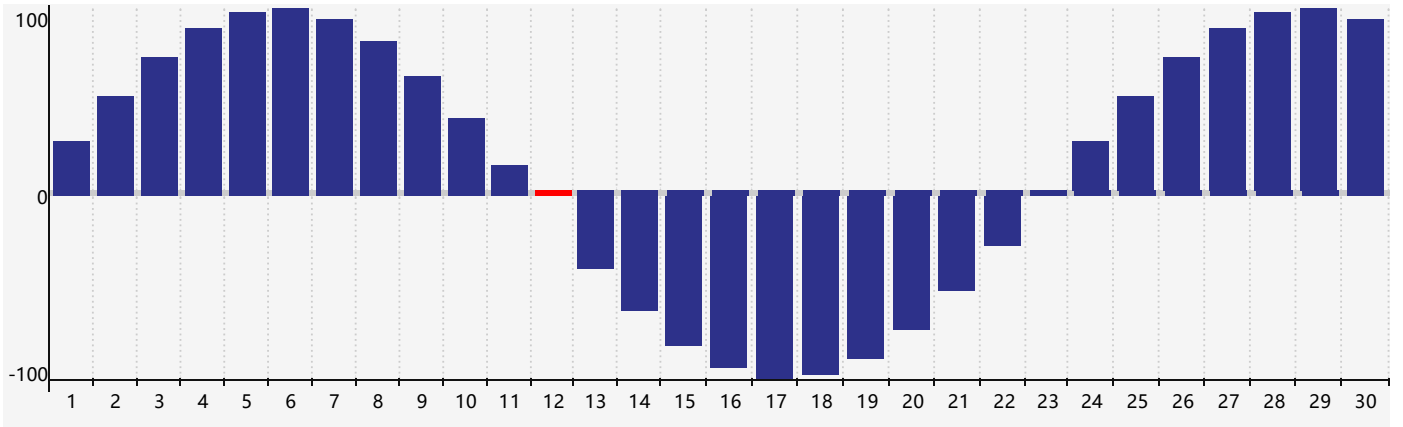

April 2024 Physical Biorhythm Charts

April 2024

| SUN | MON | TUE | WED | THU | FRI | SAT |
|-----|-----|-----|-----|-----|-------------------------------|-----|
| 31 | 1 | 2 | 3 | 4 | 5 | 6 |
| 7 | 8 | 9 | 10 | 11 | 12 <small>Physical</small> | 13 |
| 14 | 15 | 16 | 17 | 18 | 19 | 20 |
| 21 | 22 | 23 | 24 | 25 | 26 | 27 |
| 28 | 29 | 30 | 1 | 2 | 3 | 4 |