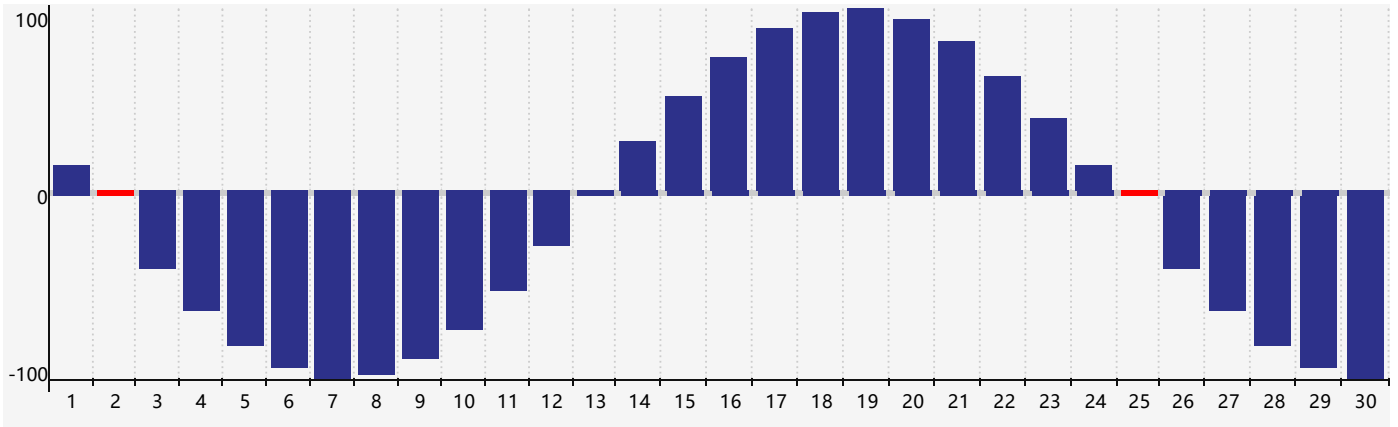

April 2024 Physical Biorhythm Charts

April 2024

SUN	MON	TUE	WED	THU	FRI	SAT
31	1	2 <small>Physical</small>	3	4	5	6
7	8	9	10	11	12	13
14	15	16	17	18	19	20
21	22	23	24	25 <small>Physical</small>	26	27
28	29	30	1	2	3	4