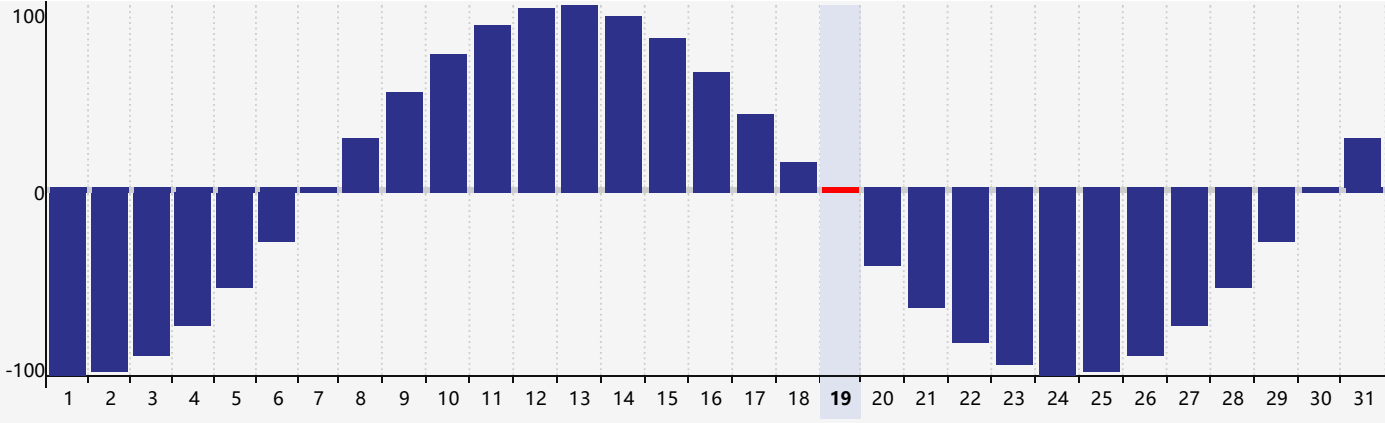

May 2024 Intellectual Biorhythm Charts

May 2024 Emotional Biorhythm Charts

May 2024 Physical Biorhythm Charts

May 2024

SUN	MON	TUE	WED	THU	FRI	SAT
28	29	30	1	2	3	4
5	6	7	8	9	10 Emotional	11
12	13	14	15 Intellectual	16	17	18
19 Physical	20	21	22	23	24	25
26	27	28	29	30	31	1