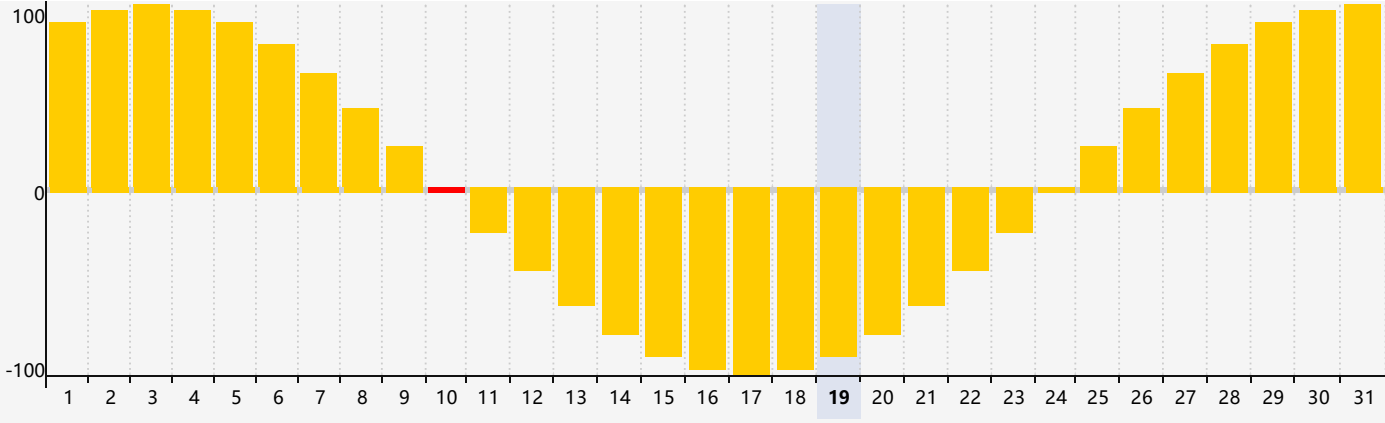

May 2024 Intellectual Biorhythm Charts

May 2024 Emotional Biorhythm Charts

May 2024 Physical Biorhythm Charts

May 2024

SUN	MON	TUE	WED	THU	FRI	SAT
28	29	30	1	2	3	4
5	6	7	8	9	10 Emotional	11
12	13	14	15 Intellectual	16	17	18
19 Physical	20	21	22	23	24	25
26	27	28	29	30	31	1