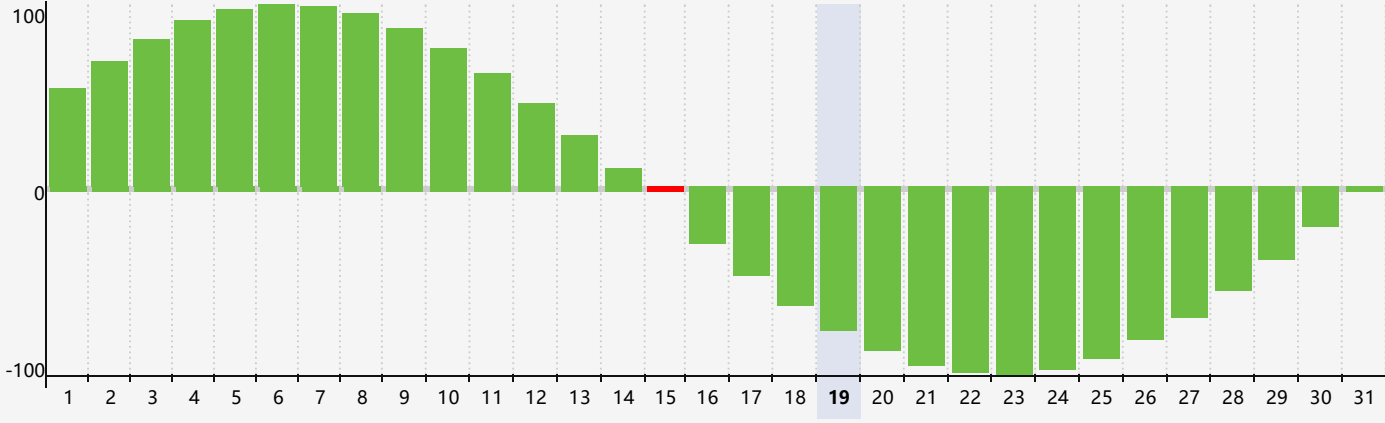

May 2024 Intellectual Biorhythm Charts

May 2024 Emotional Biorhythm Charts

May 2024 Physical Biorhythm Charts

May 2024

SUN	MON	TUE	WED	THU	FRI	SAT
28	29	30	1	2	3	4
5	6	7	8	9	10 Emotional	11
12	13	14	15 Intellectual	16	17	18
19 Physical	20	21	22	23	24	25
26	27	28	29	30	31	1