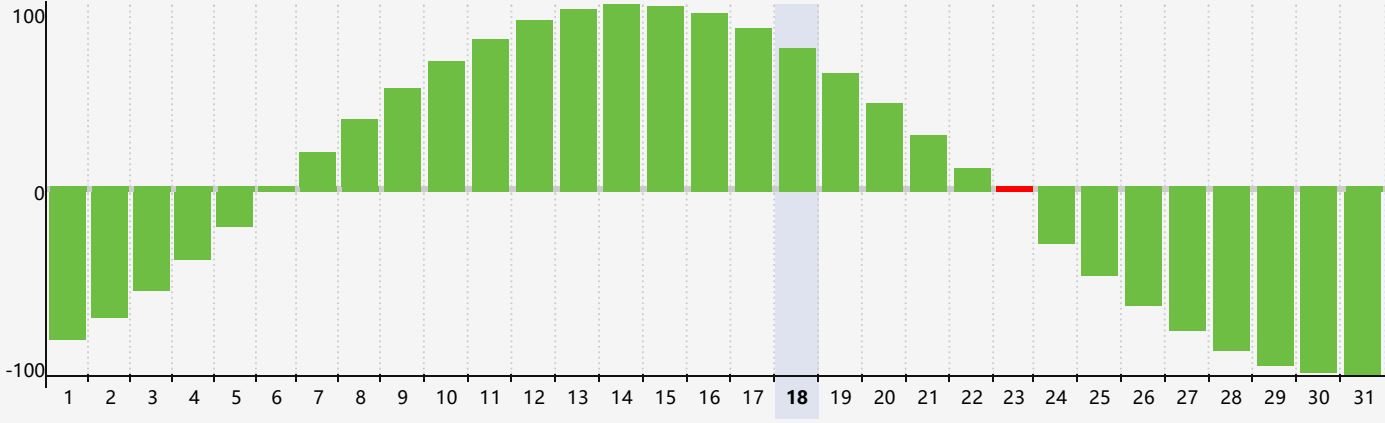

May 2024 Intellectual Biorhythm Charts

May 2024 Emotional Biorhythm Charts

May 2024 Physical Biorhythm Charts

May 2024

SUN	MON	TUE	WED	THU	FRI	SAT
28 	29 	30 	1 	2 	3 	4 
5 	6 	7 	8 	9 	10 Emotional 	11 
12 	13 	14 	15 	16 	17 	18 Physical 
19 	20 	21 	22 	23 Intellectual 	24 	25 
26 	27 	28 	29 	30 	31 	1 