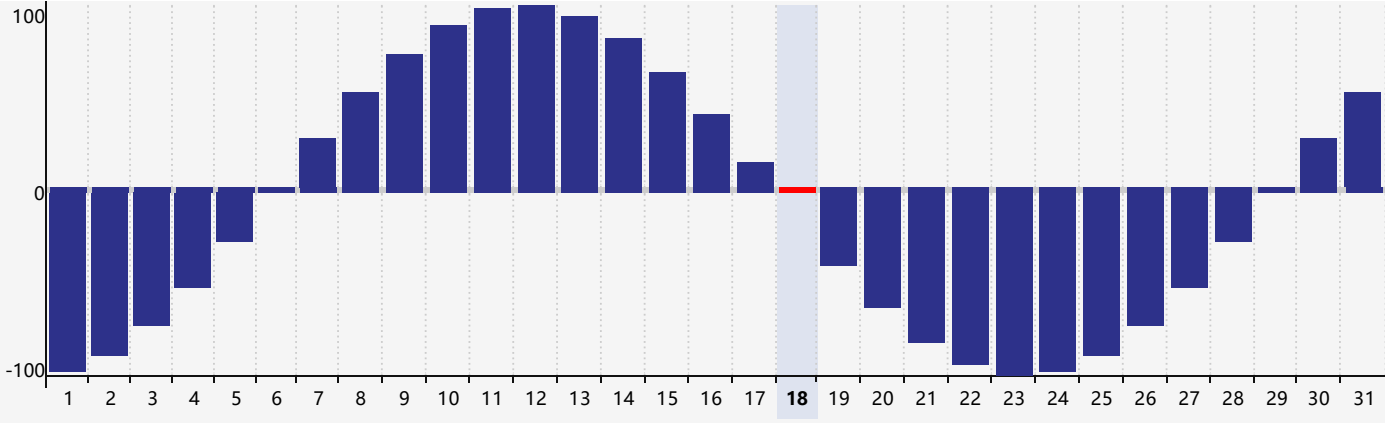

May 2024 Intellectual Biorhythm Charts

May 2024 Emotional Biorhythm Charts

May 2024 Physical Biorhythm Charts

May 2024

SUN	MON	TUE	WED	THU	FRI	SAT
28 	29 	30 	1 	2 	3 	4 
5 	6 	7 	8 	9 	10 Emotional 	11 
12 	13 	14 	15 	16 	17 	18 Physical 
19 	20 	21 	22 	23 Intellectual 	24 	25 
26 	27 	28 	29 	30 	31 	1 