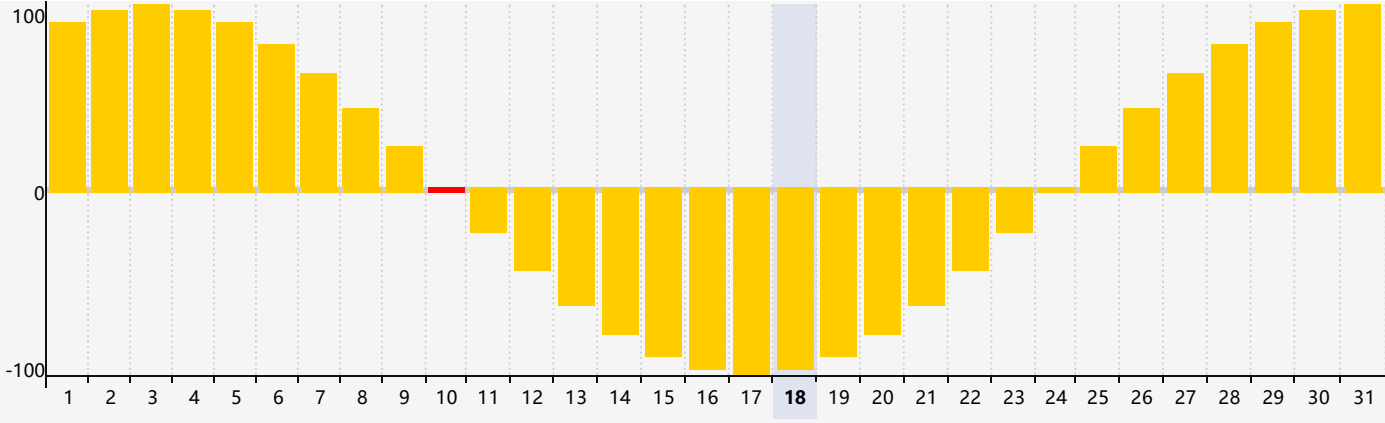

May 2024 Intellectual Biorhythm Charts

May 2024 Emotional Biorhythm Charts

May 2024 Physical Biorhythm Charts

May 2024

SUN	MON	TUE	WED	THU	FRI	SAT
28 	29 	30 	1 	2 	3 	4 
5 	6 	7 	8 	9 	10 Emotional 	11 
12 	13 	14 	15 	16 	17 	18 Physical 
19 	20 	21 	22 	23 Intellectual 	24 	25 
26 	27 	28 	29 	30 	31 	1 