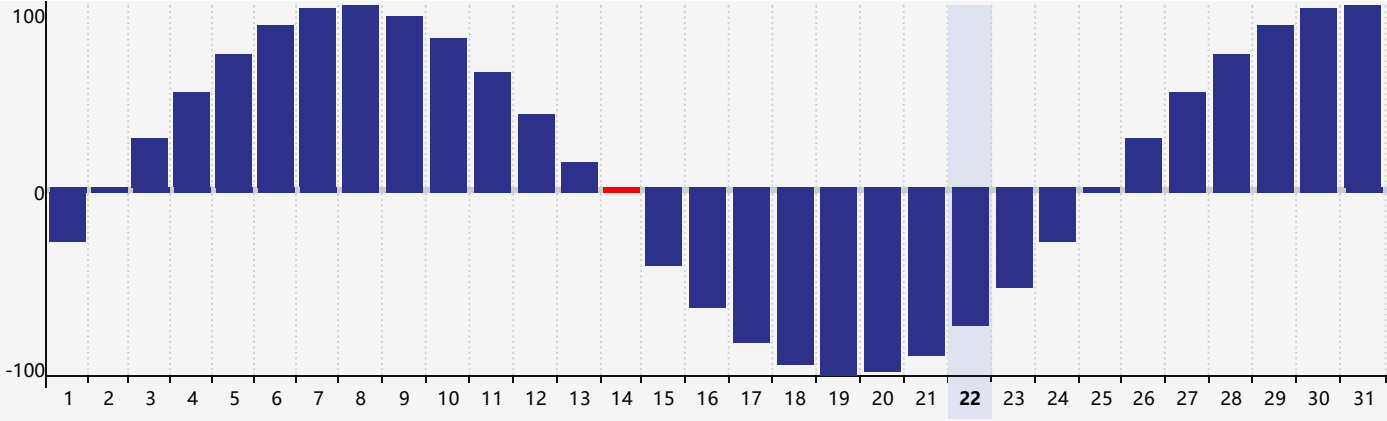

May 2024 Intellectual Biorhythm Charts

May 2024 Emotional Biorhythm Charts

May 2024 Physical Biorhythm Charts

May 2024

SUN	MON	TUE	WED	THU	FRI	SAT
28 	29 	30 	1 	2 	3 Emotional 	4 
5 	6 	7 	8 Intellectual 	9 	10 	11 
12 	13 	14 Physical 	15 	16 	17 	18 
19 	20 	21 	22 	23 	24 	25 
26 	27 	28 	29 	30 	31 Emotional 	1 