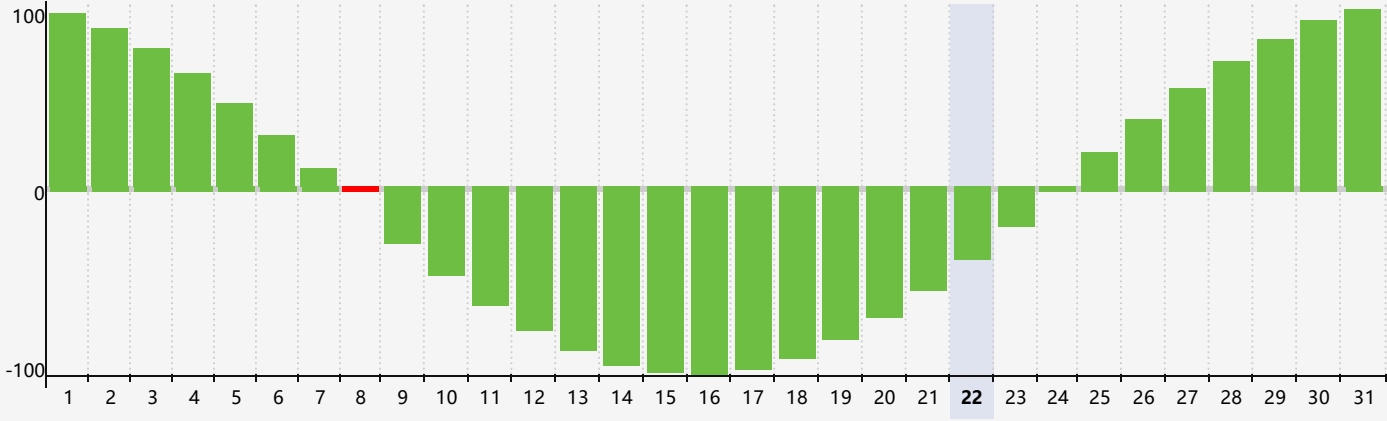

May 2024 Intellectual Biorhythm Charts

May 2024 Emotional Biorhythm Charts

May 2024 Physical Biorhythm Charts

May 2024

SUN	MON	TUE	WED	THU	FRI	SAT
28 	29 	30 	1 	2 	3 Emotional 	4 
5 	6 	7 	8 Intellectual 	9 	10 	11 
12 	13 	14 Physical 	15 	16 	17 	18 
19 	20 	21 	22 	23 	24 	25 
26 	27 	28 	29 	30 	31 Emotional 	1 