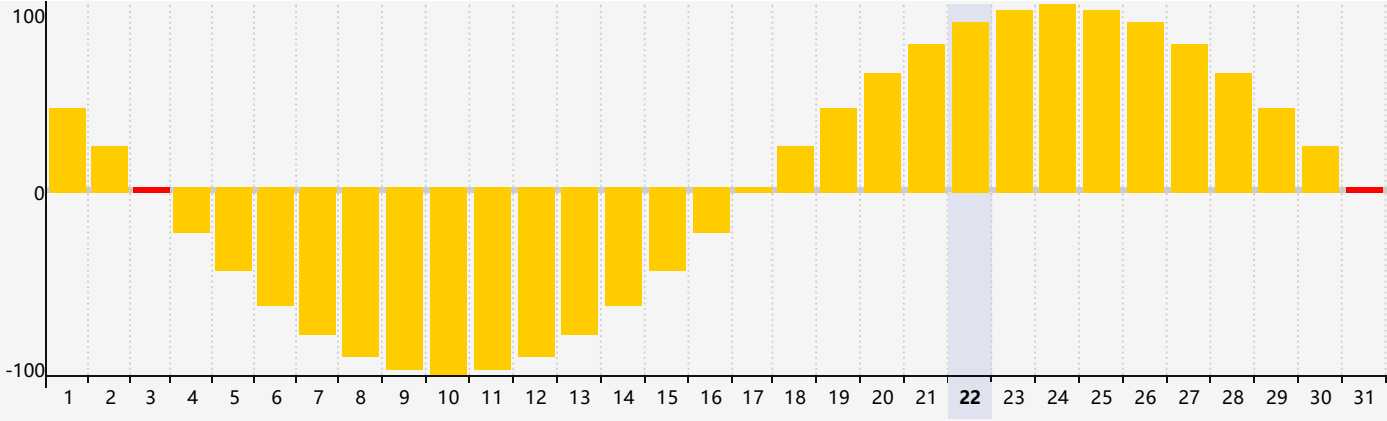

May 2024 Intellectual Biorhythm Charts

May 2024 Emotional Biorhythm Charts

May 2024 Physical Biorhythm Charts

May 2024

SUN	MON	TUE	WED	THU	FRI	SAT
28 	29 	30 	1 	2 	3 Emotional 	4 
5 	6 	7 	8 Intellectual 	9 	10 	11 
12 	13 	14 Physical 	15 	16 	17 	18 
19 	20 	21 	22 	23 	24 	25 
26 	27 	28 	29 	30 	31 Emotional 	1 