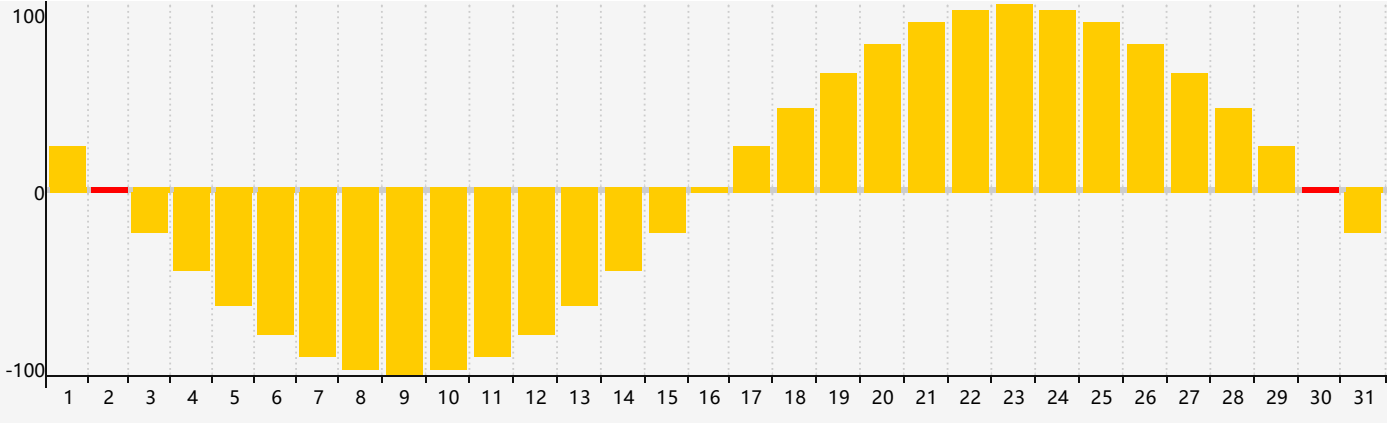

May 2019 Intellectual Biorhythm Charts

May 2019 Emotional Biorhythm Charts

May 2019 Physical Biorhythm Charts

May 2019

SUN	MON	TUE	WED	THU	FRI	SAT
28	29	30	1	2 <small>Emotional</small>	3	4
5 <small>Physical</small>	6	7	8	9	10	11
12	13	14	15	16	17	18
19 <small>Intellectual</small>	20	21	22	23	24	25
26	27	28 <small>Physical</small>	29	30 <small>Emotional</small>	31	1