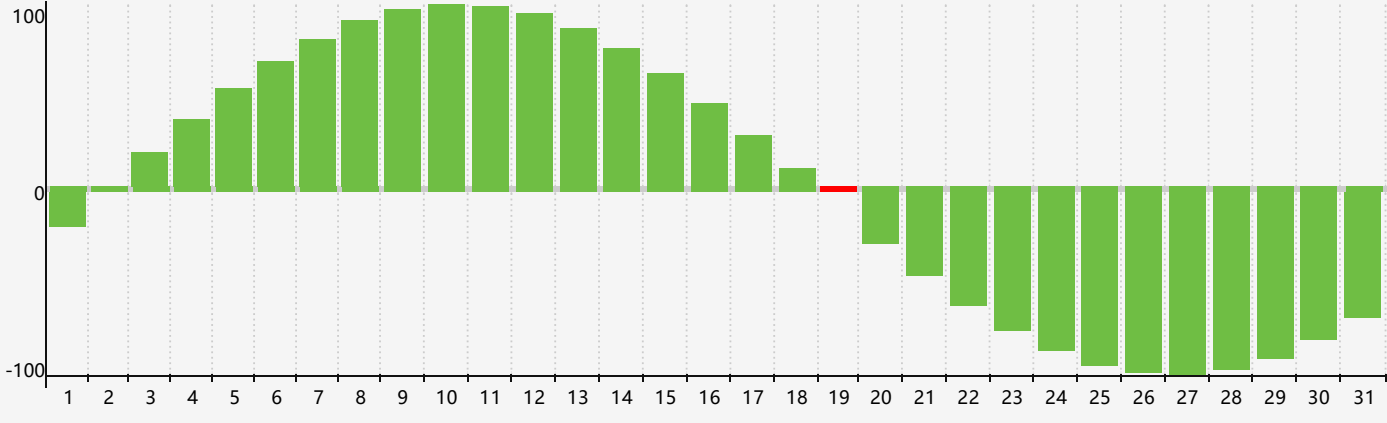

May 2019 Intellectual Biorhythm Charts

May 2019 Emotional Biorhythm Charts

May 2019 Physical Biorhythm Charts

May 2019

SUN	MON	TUE	WED	THU	FRI	SAT
28	29	30	1	2 <small>Emotional</small>	3	4
5 <small>Physical</small>	6	7	8	9	10	11
12	13	14	15	16	17	18
19 <small>Intellectual</small>	20	21	22	23	24	25
26	27	28 <small>Physical</small>	29	30 <small>Emotional</small>	31	1