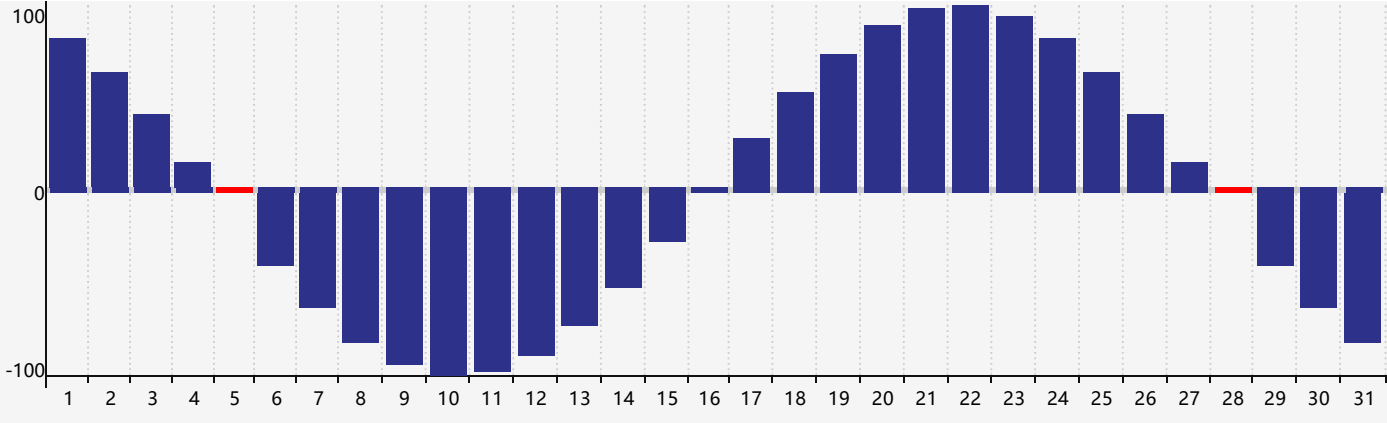

May 2019 Intellectual Biorhythm Charts

May 2019 Emotional Biorhythm Charts

May 2019 Physical Biorhythm Charts

May 2019

SUN	MON	TUE	WED	THU	FRI	SAT
28	29	30	1	2 <small>Emotional</small>	3	4
5 <small>Physical</small>	6	7	8	9	10	11
12	13	14	15	16	17	18
19 <small>Intellectual</small>	20	21	22	23	24	25
26	27	28 <small>Physical</small>	29	30 <small>Emotional</small>	31	1