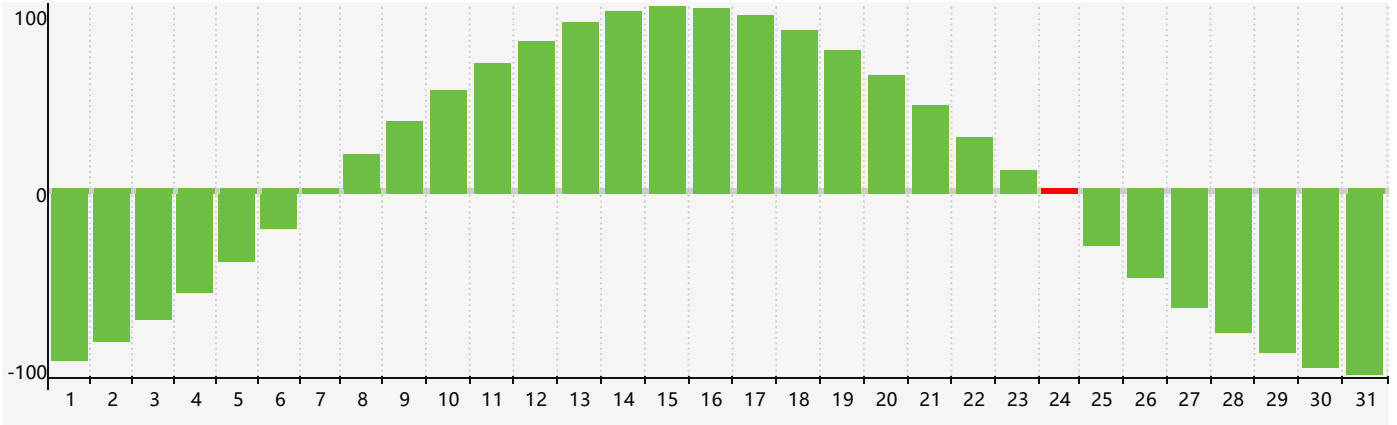

July 2019 Intellectual Biorhythm Charts

July 2019 Emotional Biorhythm Charts

July 2019 Physical Biorhythm Charts

July 2019

SUN	MON	TUE	WED	THU	FRI	SAT
30	1	2	3	4	5	6
7	8	9	10	11	12	13 Physical
14	15	16	17	18	19	20
21	22	23	24 Intellectual	25 Emotional	26	27
28	29	30	31	1	2	3