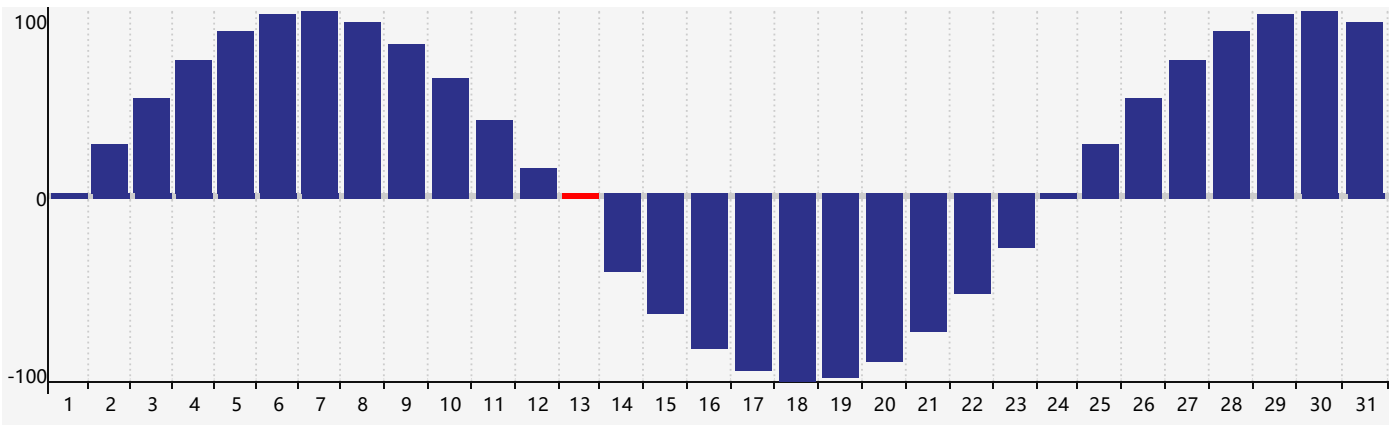

July 2019 Intellectual Biorhythm Charts

July 2019 Emotional Biorhythm Charts

July 2019 Physical Biorhythm Charts

July 2019

SUN	MON	TUE	WED	THU	FRI	SAT
30	1	2	3	4	5	6
7	8	9	10	11	12	13 Physical
14	15	16	17	18	19	20
21	22	23	24 Intellectual	25 Emotional	26	27
28	29	30	31	1	2	3