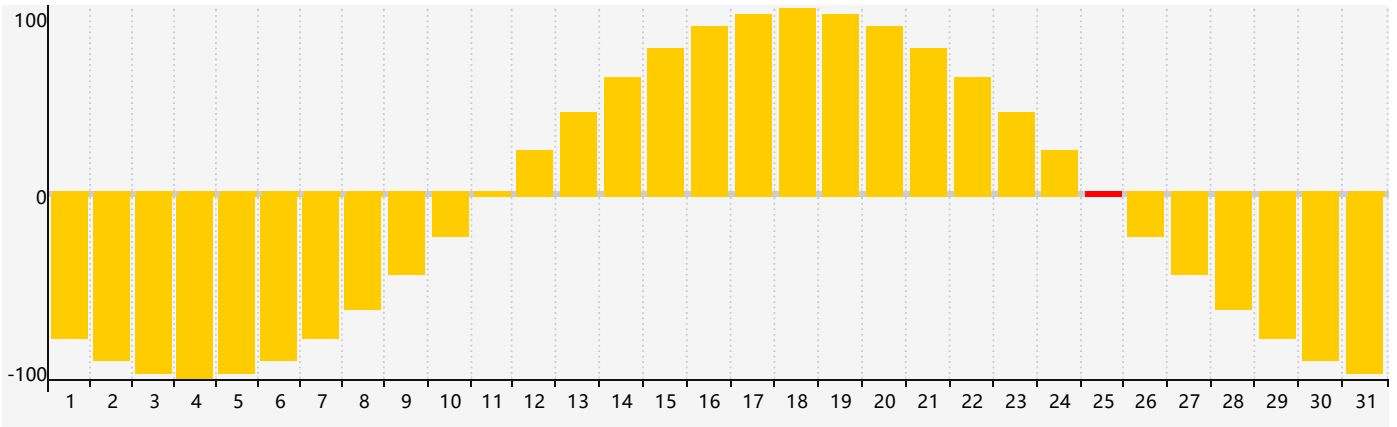

July 2019 Intellectual Biorhythm Charts

July 2019 Emotional Biorhythm Charts

July 2019 Physical Biorhythm Charts

July 2019

SUN	MON	TUE	WED	THU	FRI	SAT
30	1	2	3	4	5	6
7	8	9	10	11	12	13 Physical
14	15	16	17	18	19	20
21	22	23	24 Intellectual	25 Emotional	26	27
28	29	30	31	1	2	3