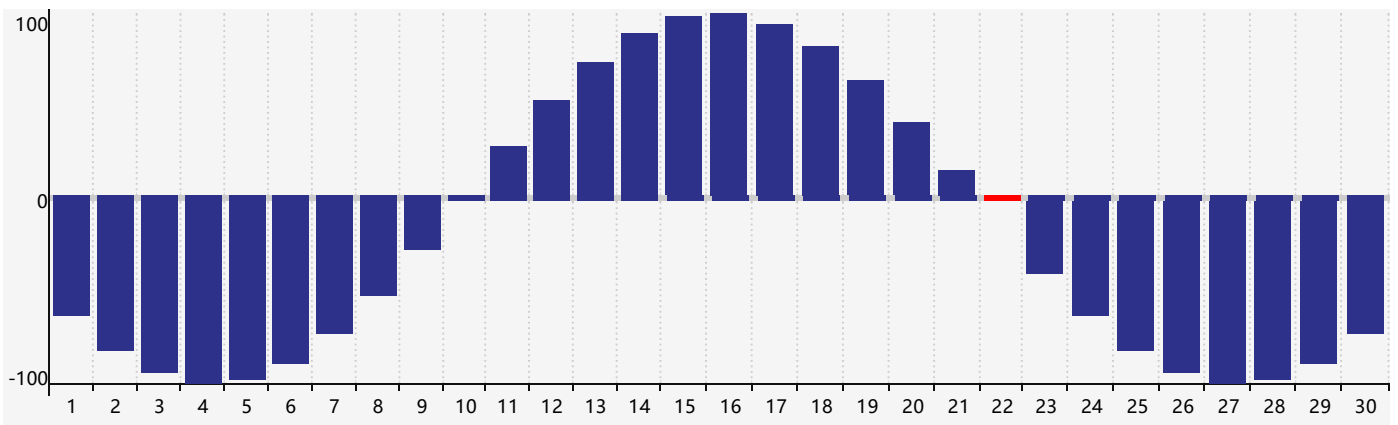

June 2020 Intellectual Biorhythm Charts

June 2020 Emotional Biorhythm Charts

June 2020 Physical Biorhythm Charts

June 2020

| SUN | MON | TUE | WED | THU | FRI | SAT |
|-----|-------------------------------|-----|-----|-----------------------------------|-----|-----|
| 31 | 1 | 2 | 3 | 4 | 5 | 6 |
| 7 | 8 | 9 | 10 | 11 | 12 | 13 |
| 14 | 15 | 16 | 17 | 18 <small>Intellectual</small> | 19 | 20 |
| 21 | 22 <small>Physical</small> | 23 | 24 | 25 <small>Emotional</small> | 26 | 27 |
| 28 | 29 | 30 | 1 | 2 | 3 | 4 |