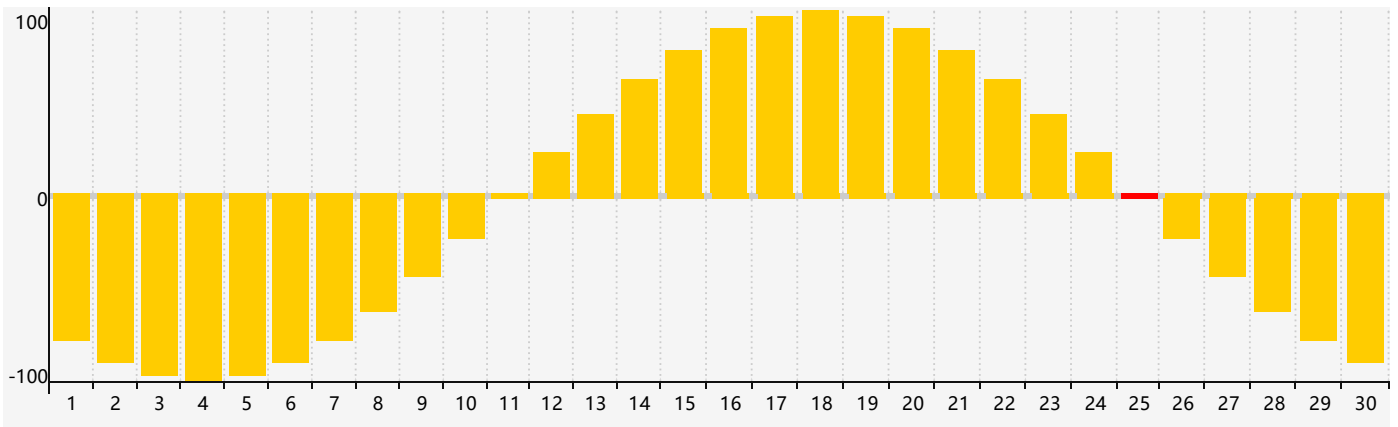

June 2020 Intellectual Biorhythm Charts

June 2020 Emotional Biorhythm Charts

June 2020 Physical Biorhythm Charts

June 2020

| SUN | MON | TUE | WED | THU | FRI | SAT |
|-----|-------------------------------|-----|-----|-----------------------------------|-----|-----|
| 31 | 1 | 2 | 3 | 4 | 5 | 6 |
| 7 | 8 | 9 | 10 | 11 | 12 | 13 |
| 14 | 15 | 16 | 17 | 18 <small>Intellectual</small> | 19 | 20 |
| 21 | 22 <small>Physical</small> | 23 | 24 | 25 <small>Emotional</small> | 26 | 27 |
| 28 | 29 | 30 | 1 | 2 | 3 | 4 |