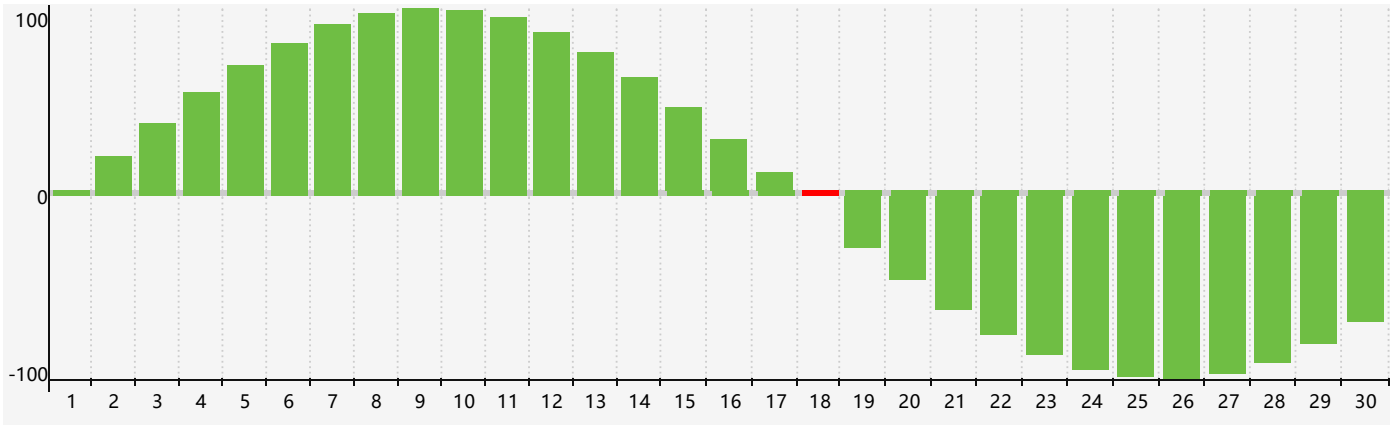

June 2020 Intellectual Biorhythm Charts

June 2020 Emotional Biorhythm Charts

June 2020 Physical Biorhythm Charts

June 2020

| SUN | MON | TUE | WED | THU | FRI | SAT |
|-----|-------------------------------|-----|-----|-----------------------------------|-----|-----|
| 31 | 1 | 2 | 3 | 4 | 5 | 6 |
| 7 | 8 | 9 | 10 | 11 | 12 | 13 |
| 14 | 15 | 16 | 17 | 18 <small>Intellectual</small> | 19 | 20 |
| 21 | 22 <small>Physical</small> | 23 | 24 | 25 <small>Emotional</small> | 26 | 27 |
| 28 | 29 | 30 | 1 | 2 | 3 | 4 |