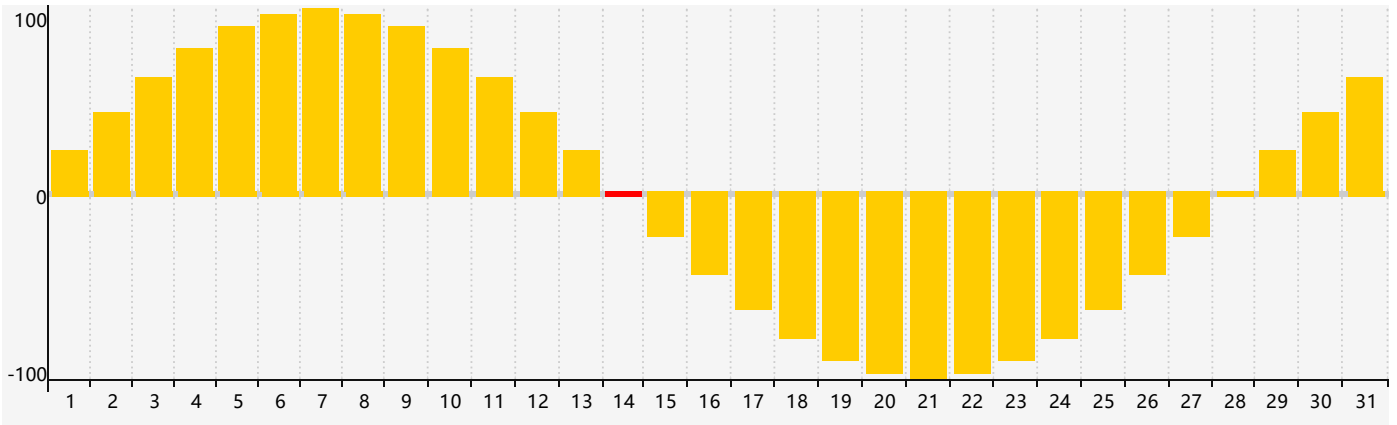

October 2021 Intellectual Biorhythm Charts

October 2021 Emotional Biorhythm Charts

October 2021 Physical Biorhythm Charts

October 2021

SUN	MON	TUE	WED	THU	FRI	SAT
26	27	28	29	30	1	2
3	4	5	6	7	8	9
10	11	12	13	14 Emotional	15	16
17	18 Physical	19	20	21	22	23
24	25	26 Intellectual	27	28	29	30
31	1	2	3	4	5	6