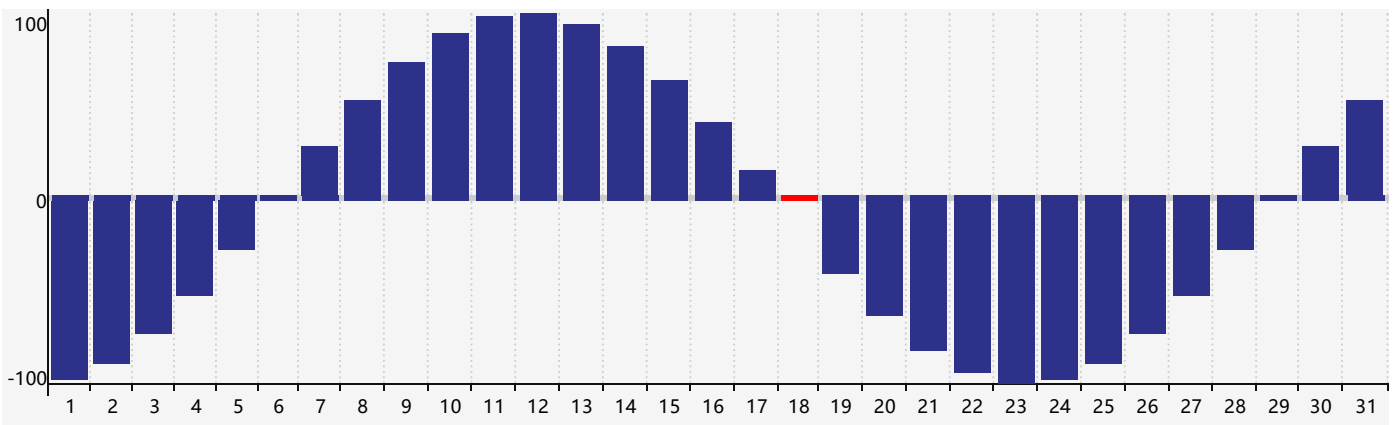

October 2021 Intellectual Biorhythm Charts

October 2021 Emotional Biorhythm Charts

October 2021 Physical Biorhythm Charts

October 2021

SUN	MON	TUE	WED	THU	FRI	SAT
26	27	28	29	30	1	2
3	4	5	6	7	8	9
10	11	12	13	14 Emotional	15	16
17	18 Physical	19	20	21	22	23
24	25	26 Intellectual	27	28	29	30
31	1	2	3	4	5	6