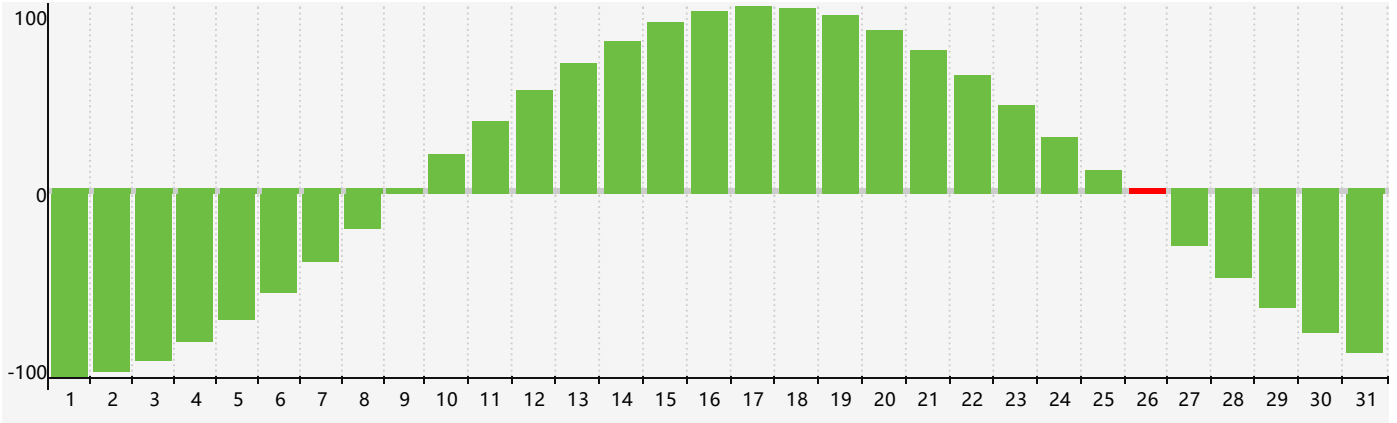

October 2021 Intellectual Biorhythm Charts

October 2021 Emotional Biorhythm Charts

October 2021 Physical Biorhythm Charts

October 2021

SUN	MON	TUE	WED	THU	FRI	SAT
26	27	28	29	30	1	2
3	4	5	6	7	8	9
10	11	12	13	14 Emotional	15	16
17	18 Physical	19	20	21	22	23
24	25	26 Intellectual	27	28	29	30
31	1	2	3	4	5	6