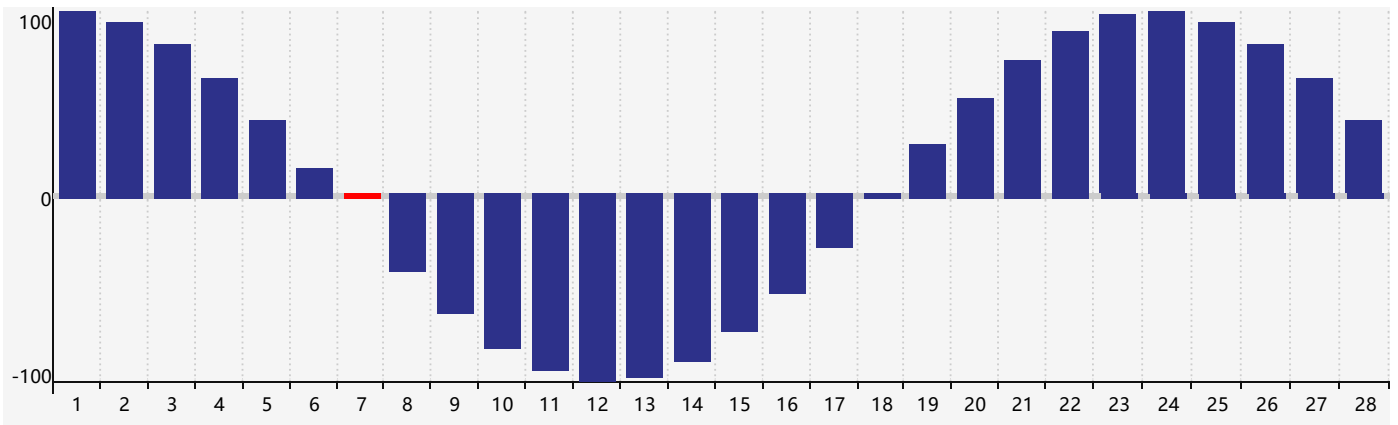

February 2021 Intellectual Biorhythm Charts

February 2021 Emotional Biorhythm Charts

February 2021 Physical Biorhythm Charts

February 2021

SUN	MON	TUE	WED	THU	FRI	SAT
31	1	2	3	4 Intellectual Emotional	5	6
7 Physical	8	9	10	11	12	13
14	15	16	17	18	19	20
21	22	23	24	25	26	27
28	1	2 Physical	3	4 Emotional	5	6