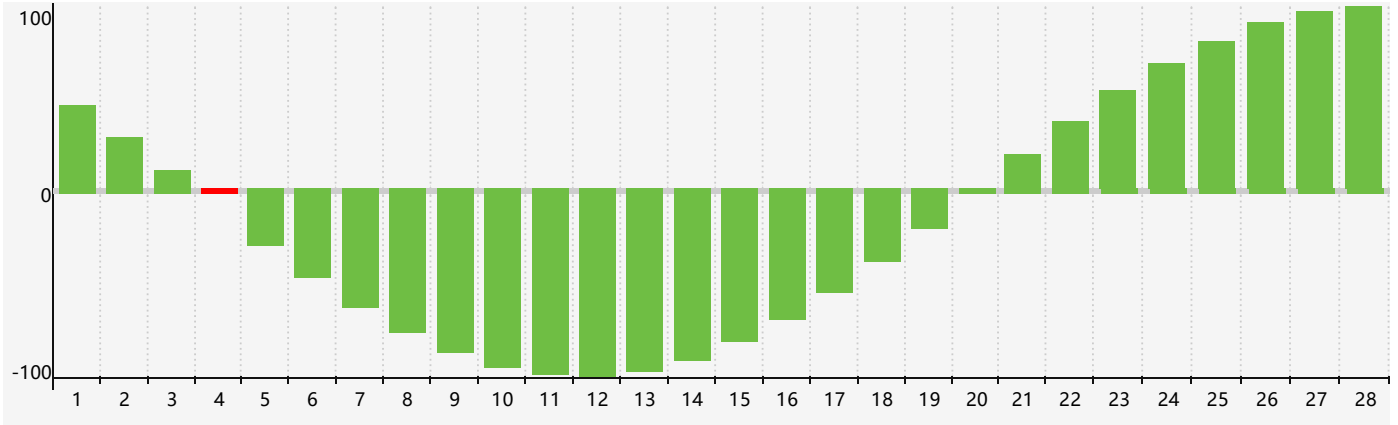

February 2021 Intellectual Biorhythm Charts

February 2021 Emotional Biorhythm Charts

February 2021 Physical Biorhythm Charts

February 2021

SUN	MON	TUE	WED	THU	FRI	SAT
31	1	2	3	4 Intellectual Emotional	5	6
7 Physical	8	9	10	11	12	13
14	15	16	17	18	19	20
21	22	23	24	25	26	27
28	1	2 Physical	3	4 Emotional	5	6