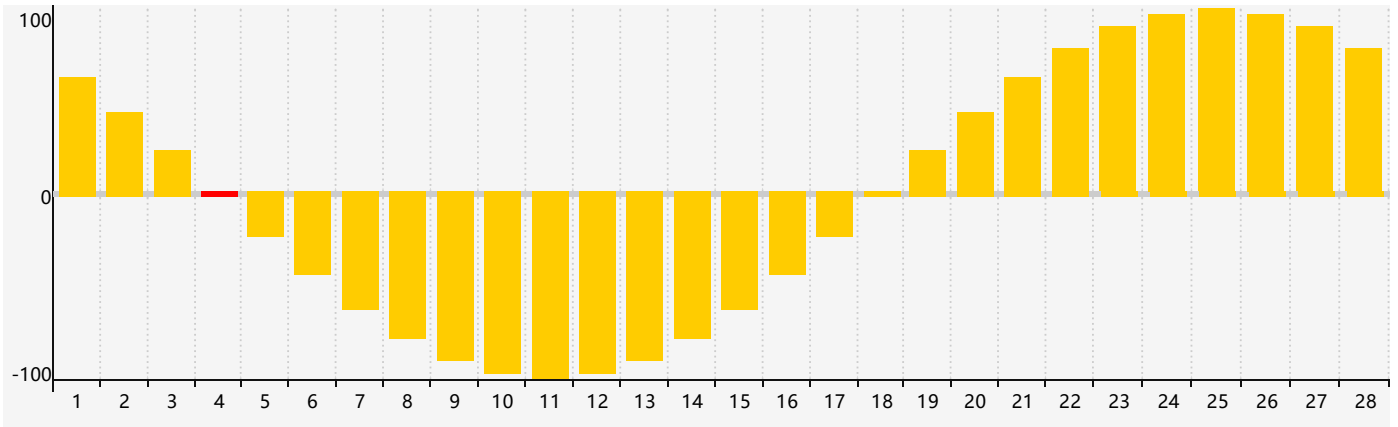

February 2021 Intellectual Biorhythm Charts

February 2021 Emotional Biorhythm Charts

February 2021 Physical Biorhythm Charts

February 2021

SUN	MON	TUE	WED	THU	FRI	SAT
31	1	2	3	4 Intellectual Emotional	5	6
7 Physical	8	9	10	11	12	13
14	15	16	17	18	19	20
21	22	23	24	25	26	27
28	1	2 Physical	3	4 Emotional	5	6