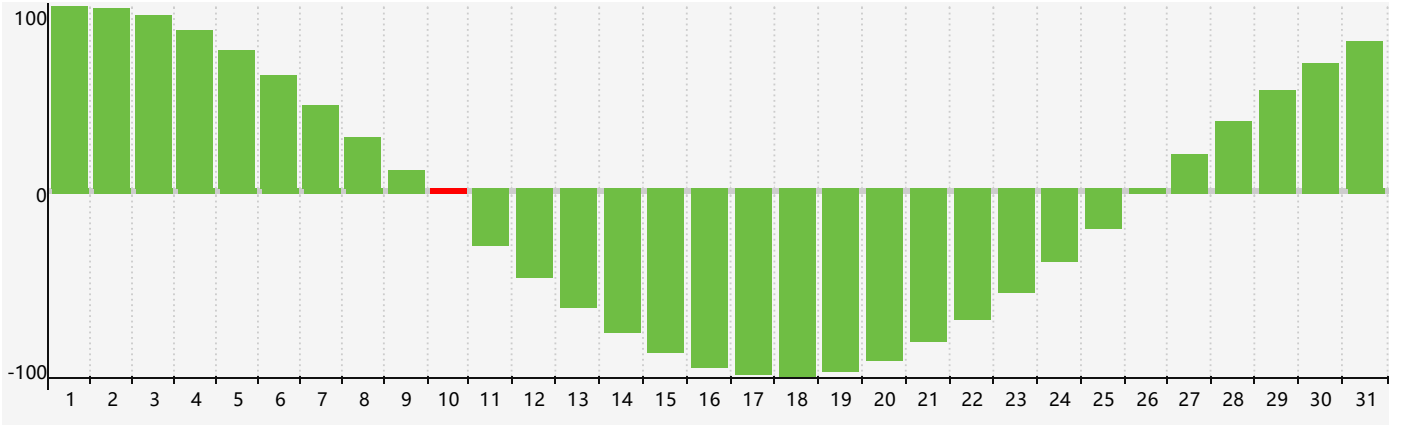

December 2016 Intellectual Biorhythm Charts

December 2016 Emotional Biorhythm Charts

December 2016 Physical Biorhythm Charts

December 2016

SUN	MON	TUE	WED	THU	FRI	SAT
27	28	29	30	1	2	3
4	5	6	7	8	9	10 Intellectual
11 Physical	12	13	14	15	16	17
18	19	20	21	22	23	24 Emotional
25	26	27	28	29	30	31