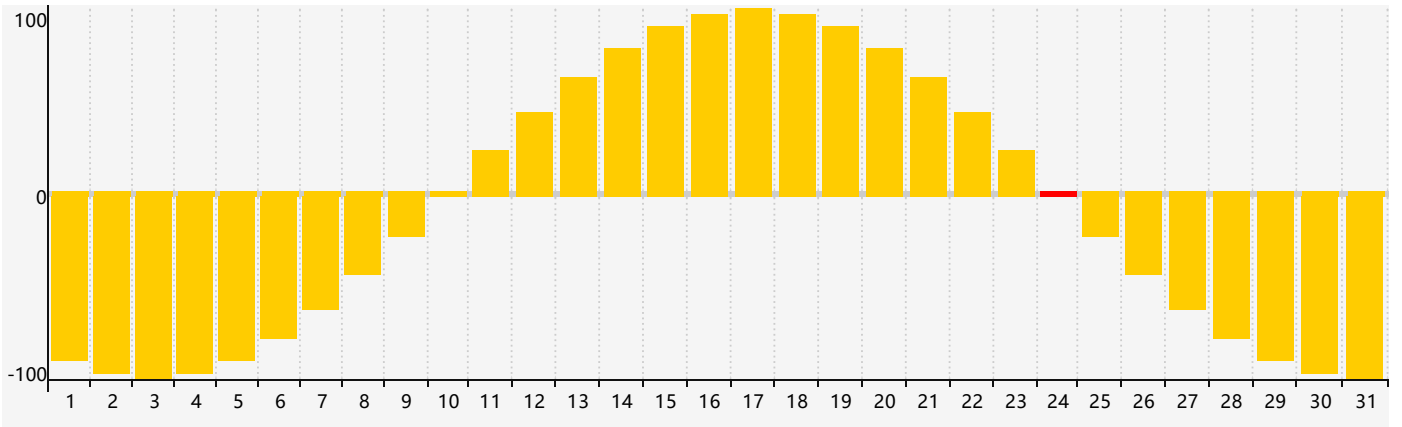

December 2016 Intellectual Biorhythm Charts

December 2016 Emotional Biorhythm Charts

December 2016 Physical Biorhythm Charts

December 2016

SUN	MON	TUE	WED	THU	FRI	SAT
27	28	29	30	1	2	3
4	5	6	7	8	9	10 Intellectual
11 Physical	12	13	14	15	16	17
18	19	20	21	22	23	24 Emotional
25	26	27	28	29	30	31