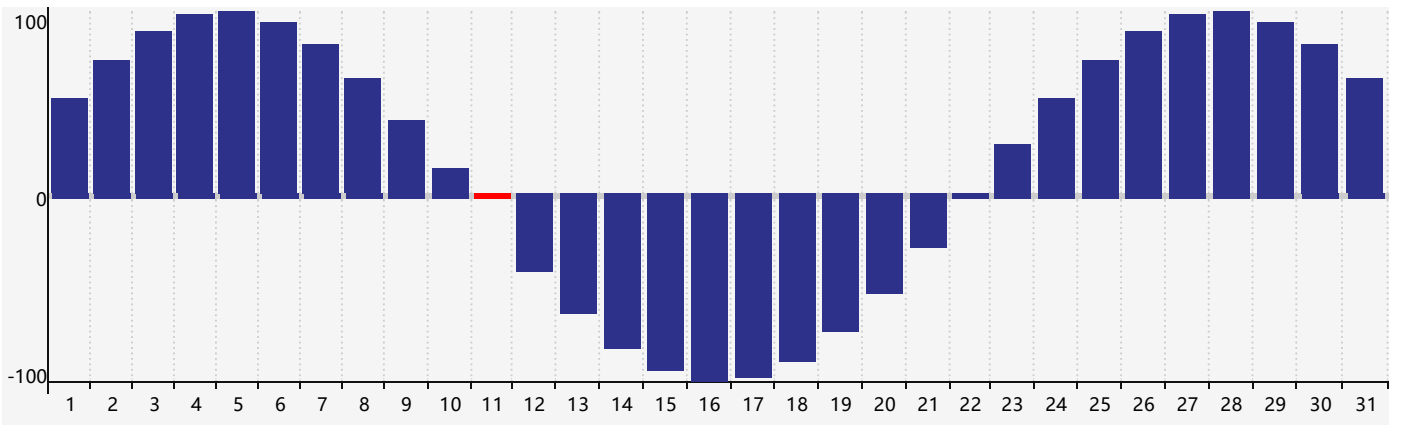

December 2016 Intellectual Biorhythm Charts

December 2016 Emotional Biorhythm Charts

December 2016 Physical Biorhythm Charts

December 2016

SUN	MON	TUE	WED	THU	FRI	SAT
27	28	29	30	1	2	3
4	5	6	7	8	9	10 Intellectual
11 Physical	12	13	14	15	16	17
18	19	20	21	22	23	24 Emotional
25	26	27	28	29	30	31