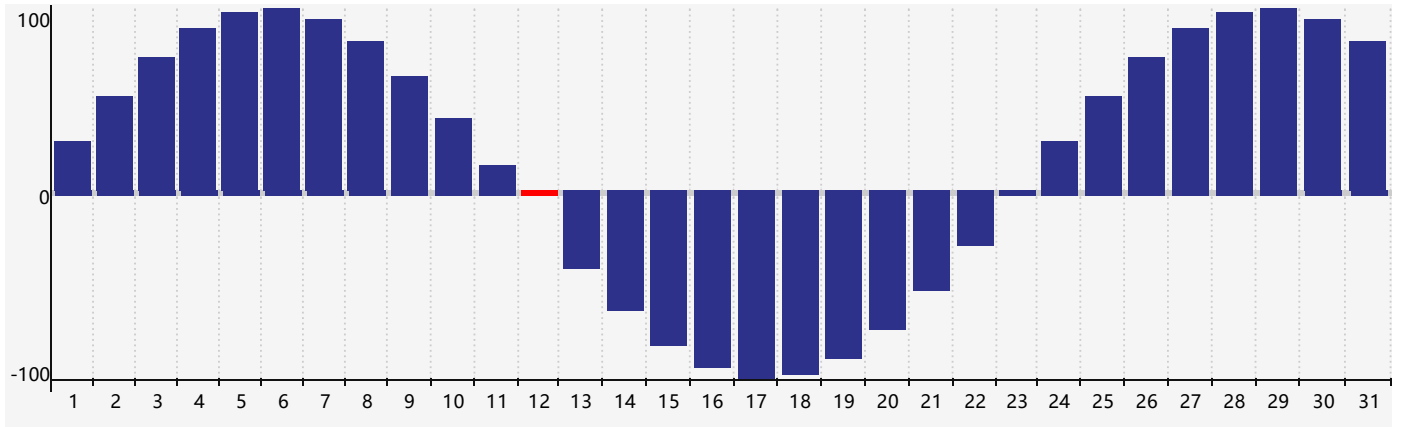

January 2017 Physical Biorhythm Charts

January 2017

SUN	MON	TUE	WED	THU	FRI	SAT
1	2	3	4	5	6	7
8	9	10	11	12 <small>Physical</small>	13	14
15	16	17	18	19	20	21
22	23	24	25	26	27	28
29	30	31	1	2	3	4 <small>Physical</small>