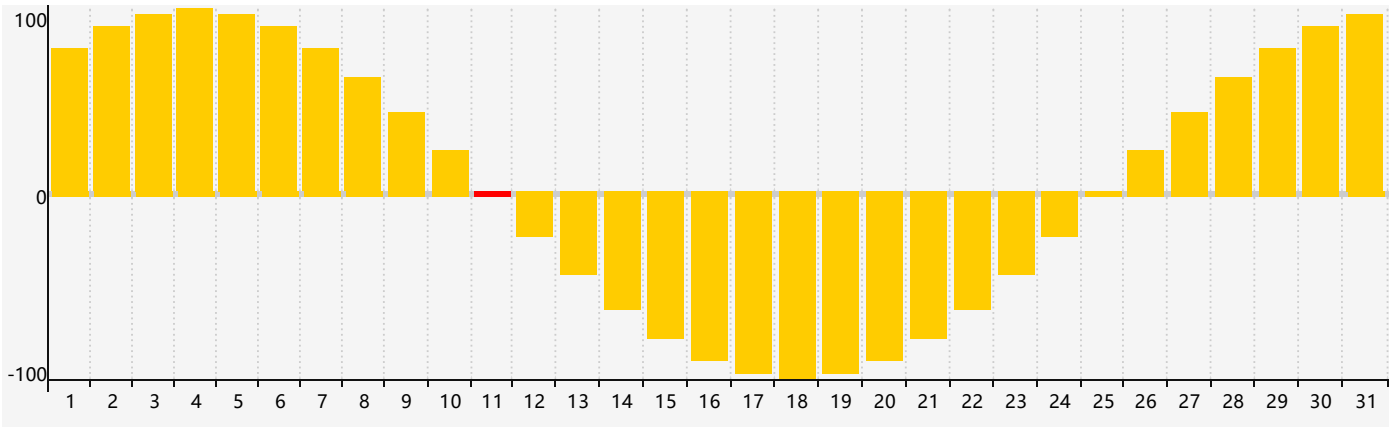

October 2017 Intellectual Biorhythm Charts

October 2017 Emotional Biorhythm Charts

October 2017 Physical Biorhythm Charts

October 2017

SUN	MON	TUE	WED	THU	FRI	SAT
<b style="color: red;">1 Intellectual 	2 	3 	4 	5 Physical 	6 	<b style="color: red;">7 
<b style="color: red;">8 	9 	10 	11 Emotional 	12 	13 	<b style="color: red;">14 
<b style="color: red;">15 	16 	17 	18 	19 	20 	<b style="color: red;">21 
<b style="color: red;">22 	23 	24 	25 	26 	27 	<b style="color: red;">28 Physical 
<b style="color: red;">29 	30 	31 	1 	2 	3 Intellectual 	4 