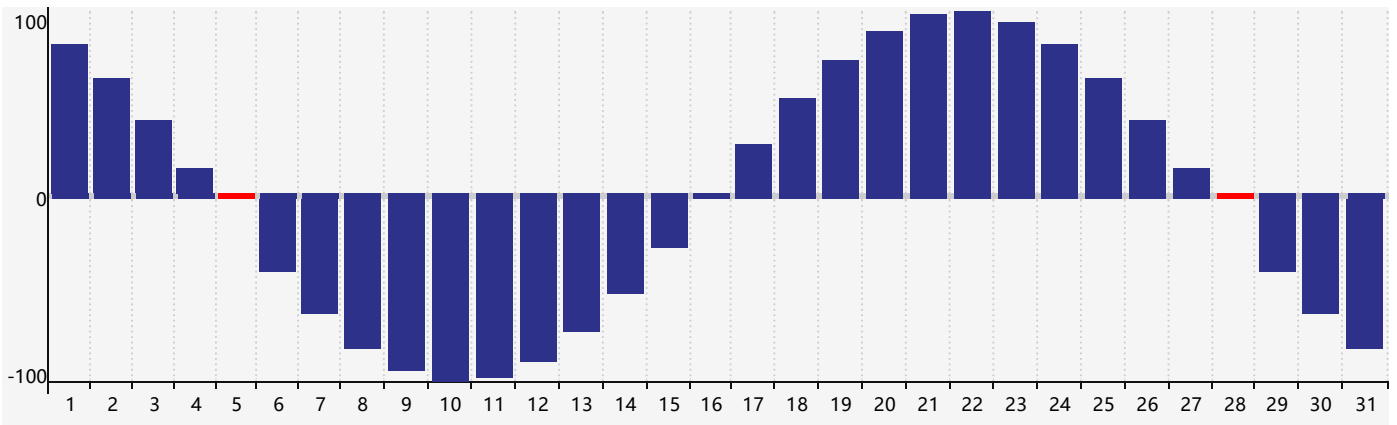

October 2017 Intellectual Biorhythm Charts

October 2017 Emotional Biorhythm Charts

October 2017 Physical Biorhythm Charts

October 2017

SUN	MON	TUE	WED	THU	FRI	SAT
<b style="color: red;">1 Intellectual 	2 	3 	4 	5 Physical 	6 	<b style="color: red;">7 
<b style="color: red;">8 	9 	10 	11 Emotional 	12 	13 	<b style="color: red;">14 
<b style="color: red;">15 	16 	17 	18 	19 	20 	<b style="color: red;">21 
<b style="color: red;">22 	23 	24 	25 	26 	27 	<b style="color: red;">28 Physical 
<b style="color: red;">29 	30 	31 	1 	2 	3 Intellectual 	4 