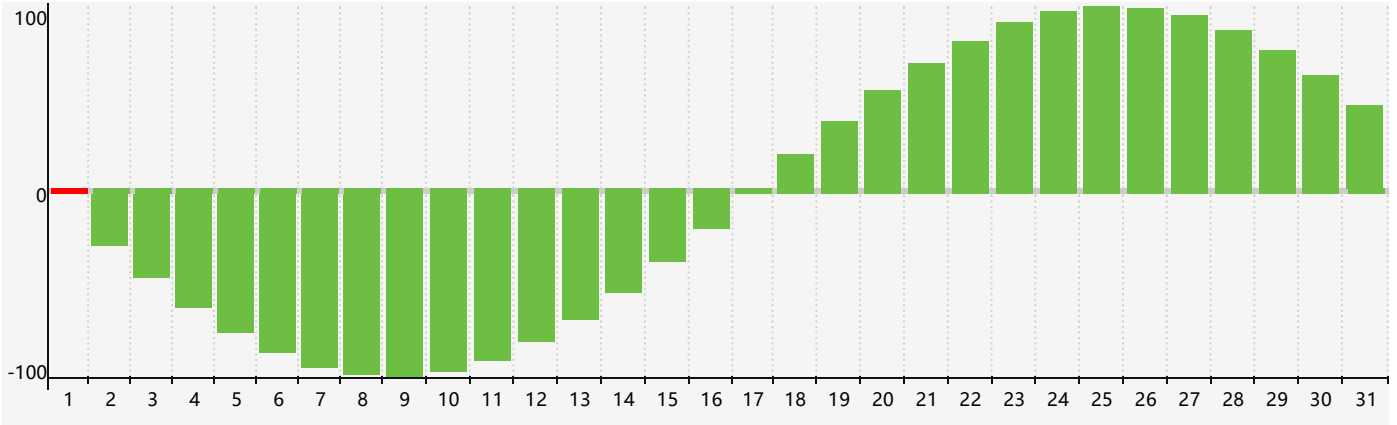

October 2017 Intellectual Biorhythm Charts

October 2017 Emotional Biorhythm Charts

October 2017 Physical Biorhythm Charts

October 2017

SUN	MON	TUE	WED	THU	FRI	SAT
<b style="color: red;">1 Intellectual 	2 	3 	4 	5 Physical 	6 	<b style="color: red;">7 
<b style="color: red;">8 	9 	10 	11 Emotional 	12 	13 	<b style="color: red;">14 
<b style="color: red;">15 	16 	17 	18 	19 	20 	<b style="color: red;">21 
<b style="color: red;">22 	23 	24 	25 	26 	27 	<b style="color: red;">28 Physical 
<b style="color: red;">29 	30 	31 	1 	2 	3 Intellectual 	4 