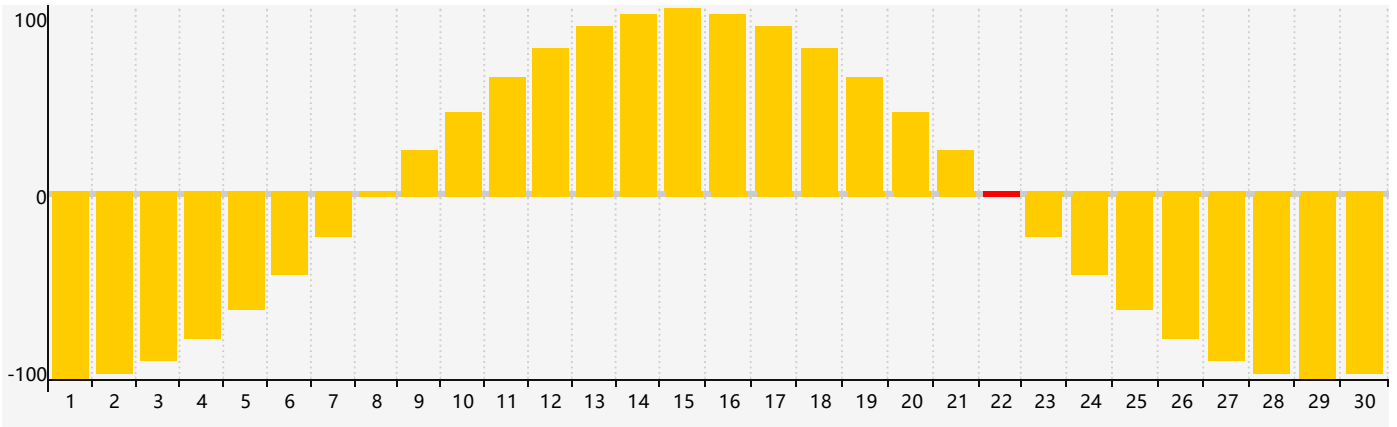

November 2017 Intellectual Biorhythm Charts

November 2017 Emotional Biorhythm Charts

November 2017 Physical Biorhythm Charts

November 2017

SUN	MON	TUE	WED	THU	FRI	SAT
29 	30 Physical 	31 	1 	2 	3 	4 
5 	6 Intellectual 	7 	8 	9 	10 	11 
12 	13 	14 	15 	16 	17 	18 
19 	20 	21 	22 Emotional Physical 	23 	24 	25 
26 	27 	28 	29 	30 	1 	2 