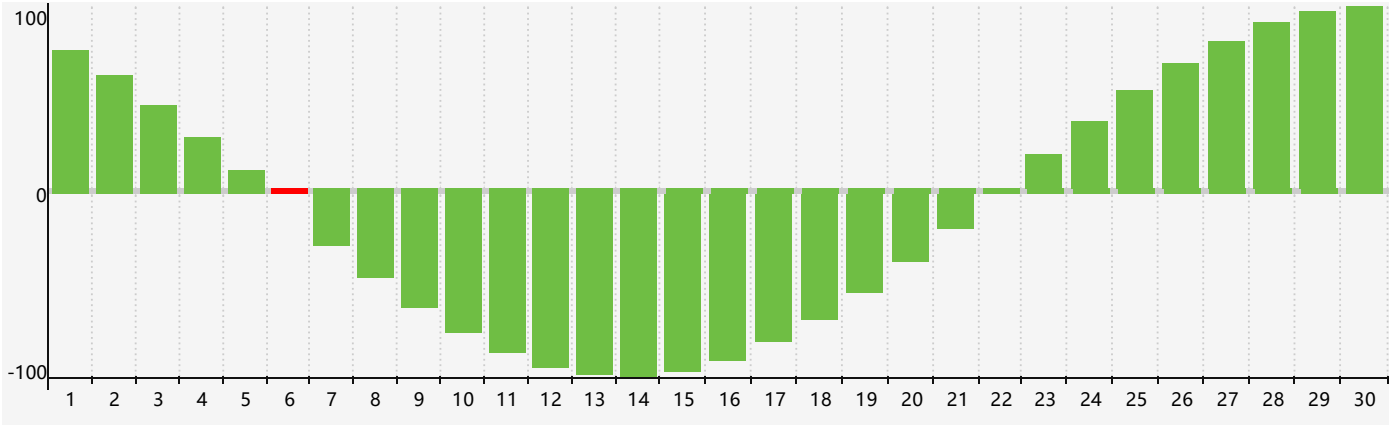

November 2017 Intellectual Biorhythm Charts

November 2017 Emotional Biorhythm Charts

November 2017 Physical Biorhythm Charts

November 2017

SUN	MON	TUE	WED	THU	FRI	SAT
29 	30 Physical 	31 	1 	2 	3 	4 
5 	6 Intellectual 	7 	8 	9 	10 	11 
12 	13 	14 	15 	16 	17 	18 
19 	20 	21 	22 Emotional Physical 	23 	24 	25 
26 	27 	28 	29 	30 	1 	2 