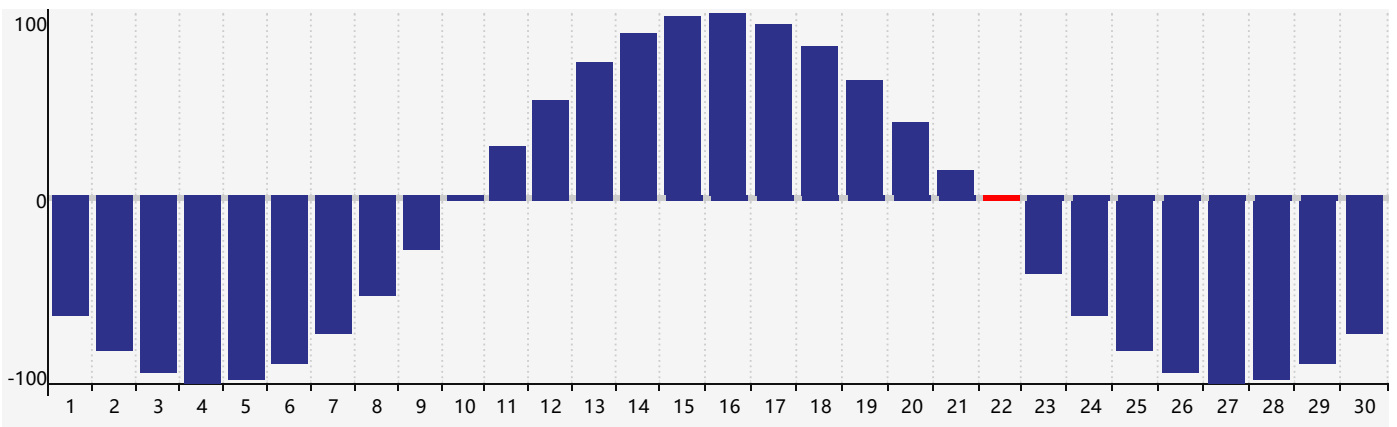

November 2017 Intellectual Biorhythm Charts

November 2017 Emotional Biorhythm Charts

November 2017 Physical Biorhythm Charts

November 2017

SUN	MON	TUE	WED	THU	FRI	SAT
29 	30 Physical 	31 	1 	2 	3 	4 
5 	6 Intellectual 	7 	8 	9 	10 	11 
12 	13 	14 	15 	16 	17 	18 
19 	20 	21 	22 Emotional Physical 	23 	24 	25 
26 	27 	28 	29 	30 	1 	2 