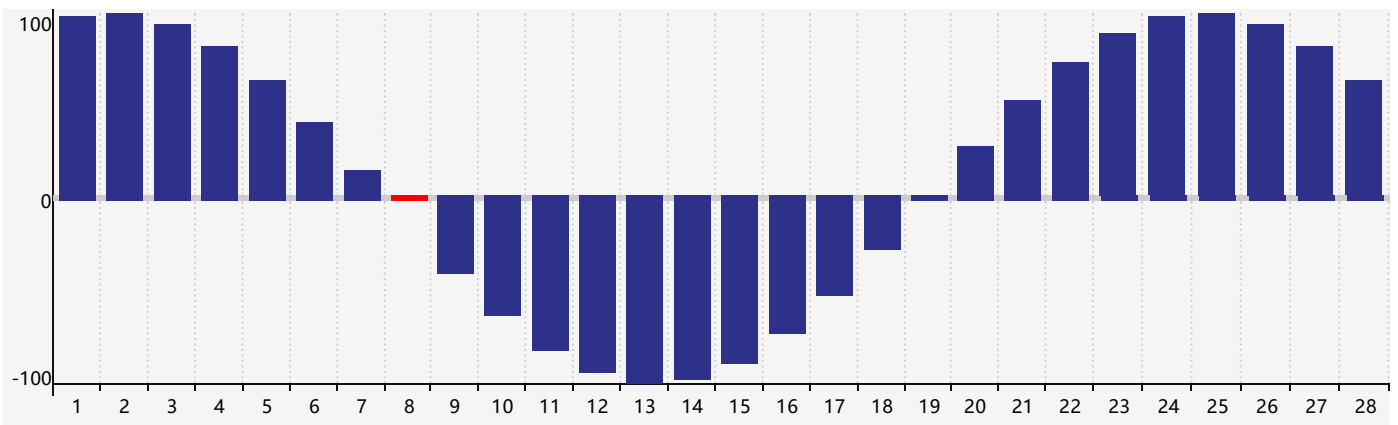

February 2017 Intellectual Biorhythm Charts

February 2017 Emotional Biorhythm Charts

February 2017 Physical Biorhythm Charts

February 2017

SUN	MON	TUE	WED	THU	FRI	SAT
29 	30 	31 	1 	2 	3 	4 
5 	6 	7 	8 Physical 	9 	10 	11 
12 	13 Emotional 	14 	15 Intellectual 	16 	17 	18 
19 	20 	21 	22 	23 	24 	25 
26 	27 	28 	1 	2 	3 Physical 	4 