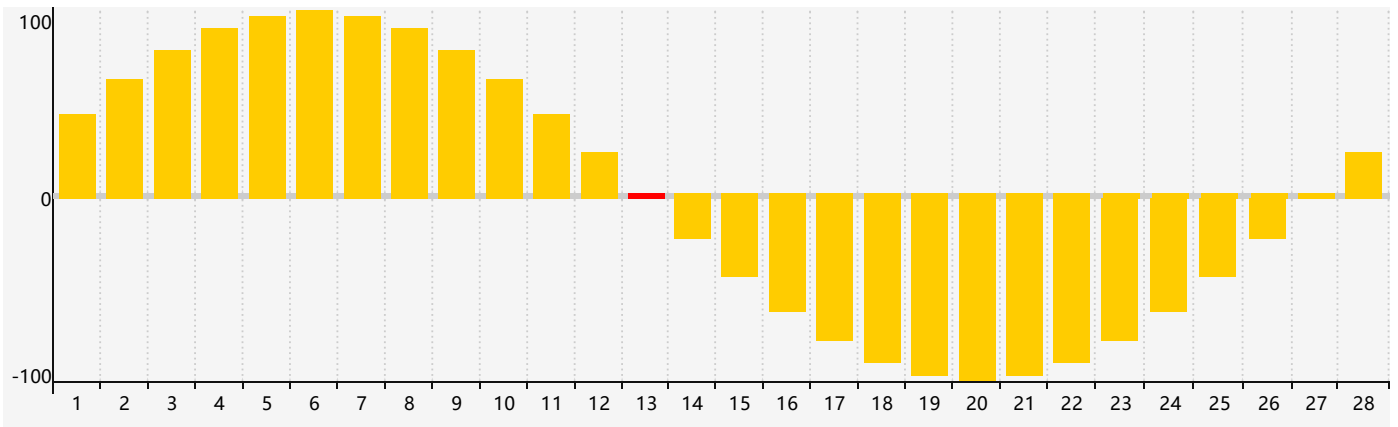

February 2017 Intellectual Biorhythm Charts

February 2017 Emotional Biorhythm Charts

February 2017 Physical Biorhythm Charts

February 2017

SUN	MON	TUE	WED	THU	FRI	SAT
29 	30 	31 	1 	2 	3 	4 
5 	6 	7 	8 Physical 	9 	10 	11 
12 	13 Emotional 	14 	15 Intellectual 	16 	17 	18 
19 	20 	21 	22 	23 	24 	25 
26 	27 	28 	1 	2 	3 Physical 	4 