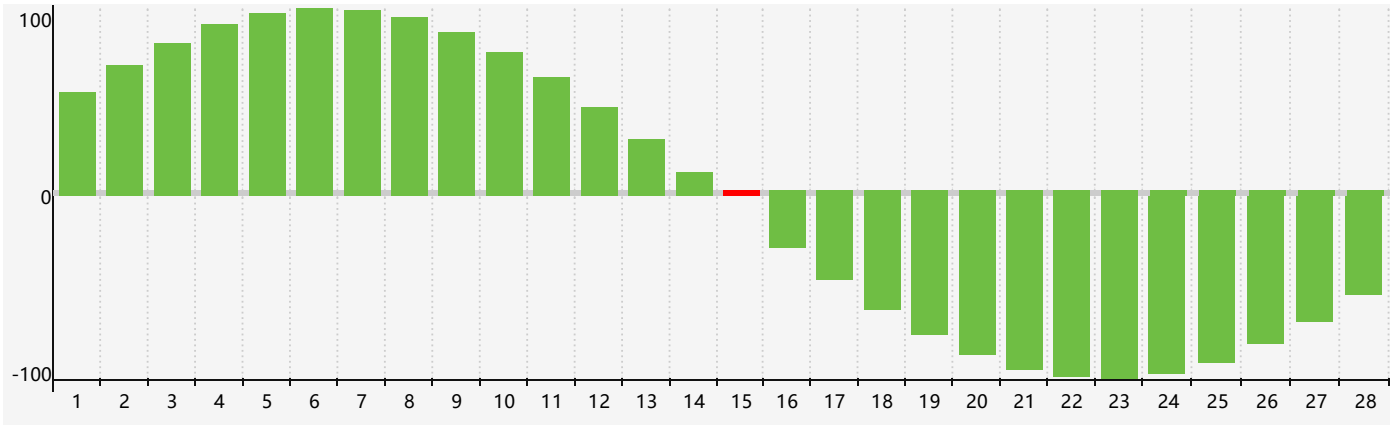

February 2017 Intellectual Biorhythm Charts

February 2017 Emotional Biorhythm Charts

February 2017 Physical Biorhythm Charts

February 2017

SUN	MON	TUE	WED	THU	FRI	SAT
29 	30 	31 	1 	2 	3 	4 
5 	6 	7 	8 Physical 	9 	10 	11 
12 	13 Emotional 	14 	15 Intellectual 	16 	17 	18 
19 	20 	21 	22 	23 	24 	25 
26 	27 	28 	1 	2 	3 Physical 	4 