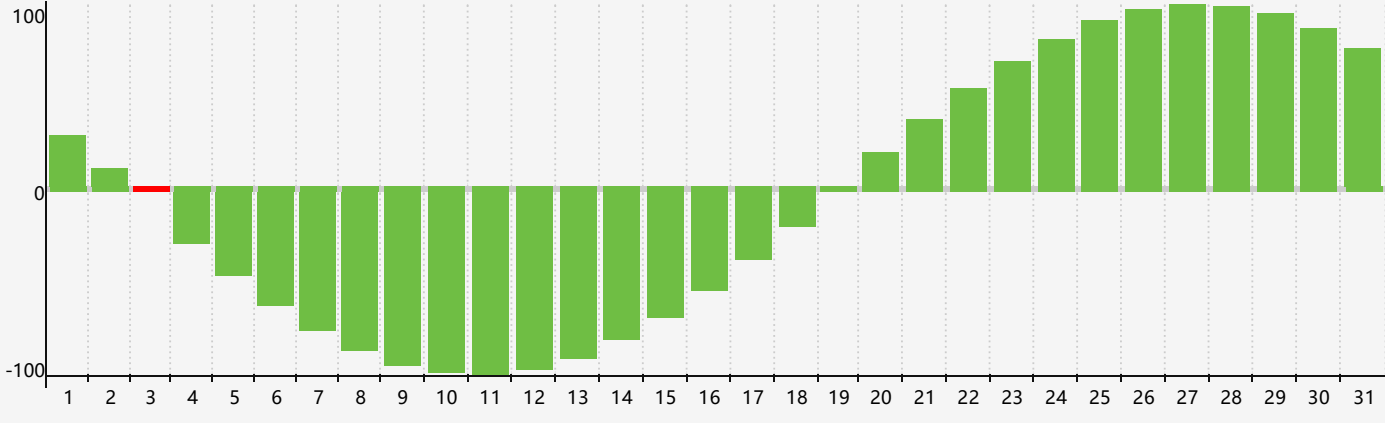

March 2017 Intellectual Biorhythm Charts

March 2017

SUN	MON	TUE	WED	THU	FRI	SAT
26	27	28	1	2	3 Intellectual	4
5	6	7	8	9	10	11
12	13	14	15	16	17	18
19	20	21	22	23	24	25
26	27	28	29	30	31	1