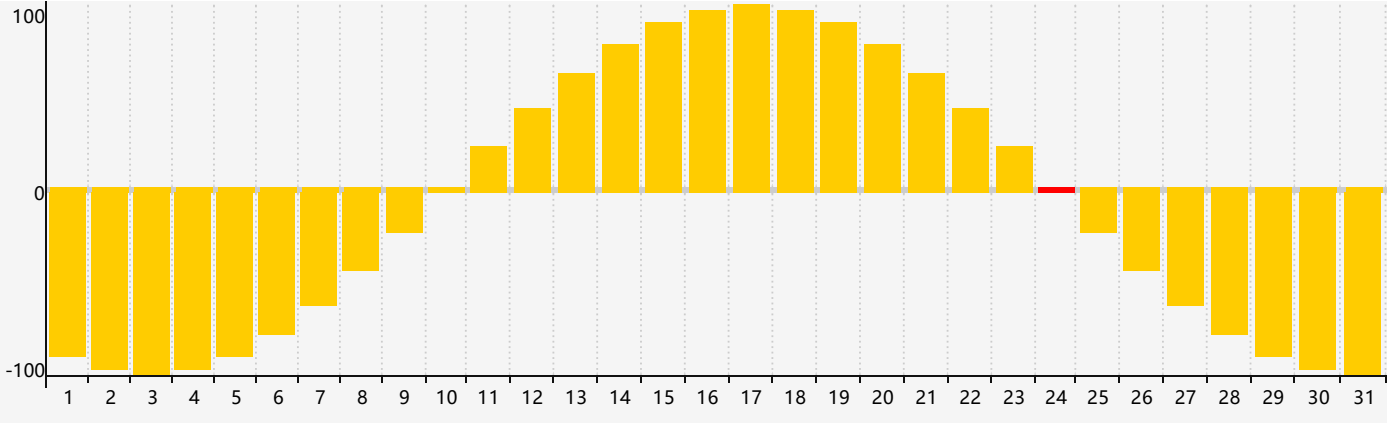

May 2017 Intellectual Biorhythm Charts

May 2017 Emotional Biorhythm Charts

May 2017 Physical Biorhythm Charts

May 2017

SUN	MON	TUE	WED	THU	FRI	SAT
30	1 Physical	2	3	4	5	6
7	8	9	10	11	12	13
14	15	16	17	18 Intellectual	19	20
21	22	23	24 Emotional Physical	25	26	27
28	29	30	31	1	2	3