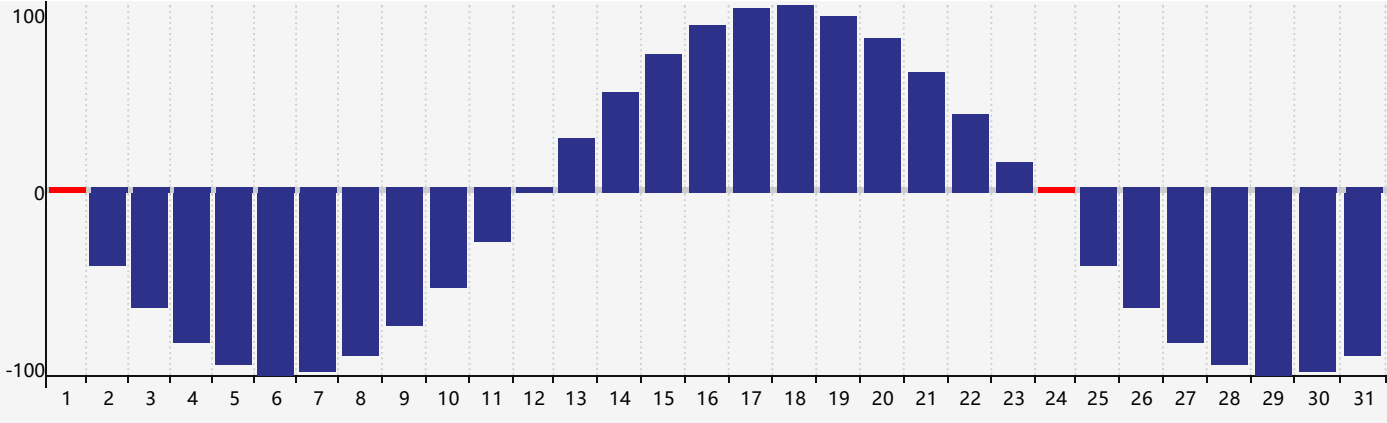

May 2017 Intellectual Biorhythm Charts

May 2017 Emotional Biorhythm Charts

May 2017 Physical Biorhythm Charts

May 2017

SUN	MON	TUE	WED	THU	FRI	SAT
30	1 Physical	2	3	4	5	6
7	8	9	10	11	12	13
14	15	16	17	18 Intellectual	19	20
21	22	23	24 Emotional Physical	25	26	27
28	29	30	31	1	2	3