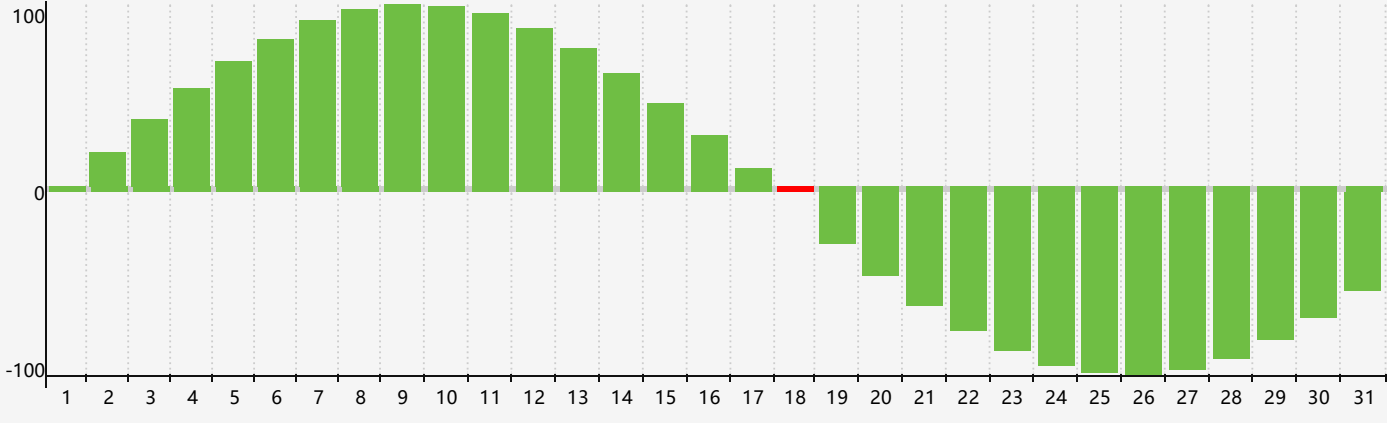

May 2017 Intellectual Biorhythm Charts

May 2017 Emotional Biorhythm Charts

May 2017 Physical Biorhythm Charts

May 2017

SUN	MON	TUE	WED	THU	FRI	SAT
30	1 Physical	2	3	4	5	6
7	8	9	10	11	12	13
14	15	16	17	18 Intellectual	19	20
21	22	23	24 Emotional Physical	25	26	27
28	29	30	31	1	2	3